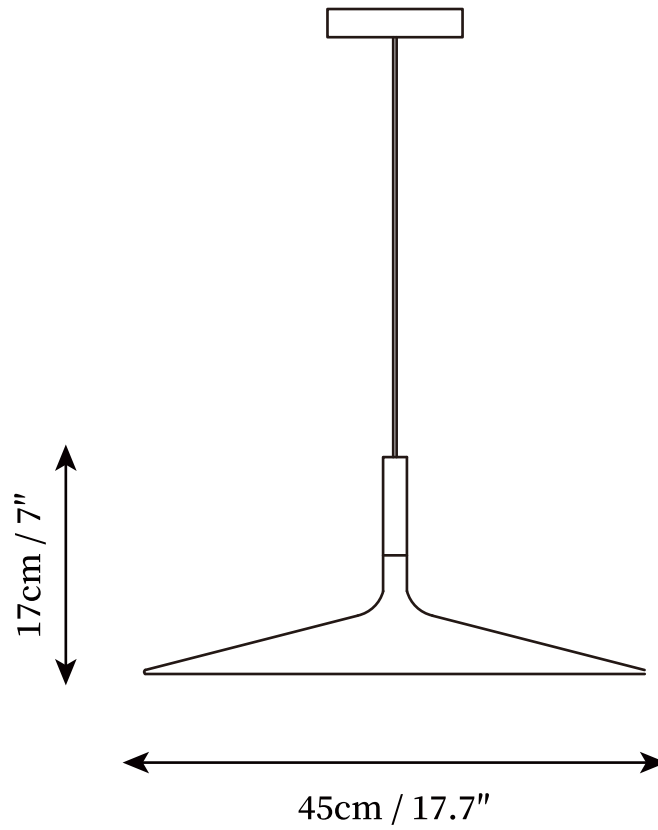

SPECIFICATION SHEET

SPECIFICATION DETAILS

*For custom options, consult factory for details

Fixture Dimensions	D 17.7" x H 7"
Light source	Integrated LED
Wattage	~ 5W incandescent bulb or LED equivalent.
Voltage	AC 110-240V
Mounting	Hardwired.
Control method	Compatible with common wall switches(not included)
Finishes	Black.
Shade Details	Matt White, Matt grey, Matt black, Green, Orange, Red.
Material	Aluminum, Metal.
Wire Length	The standard length of the cord is 59" (150 cm), the length is adjustable.