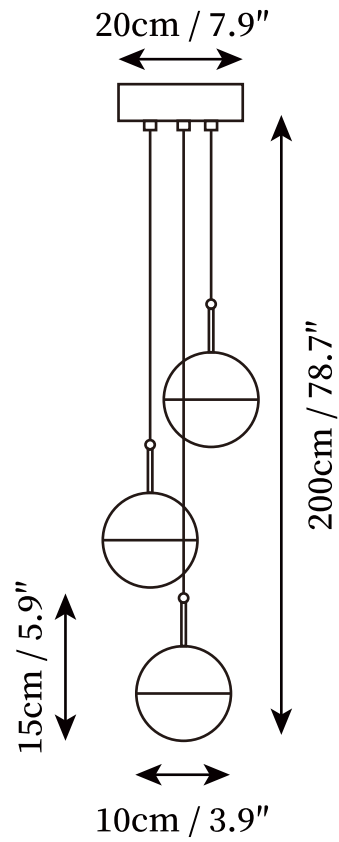

SPECIFICATION SHEET

SPECIFICATION DETAILS

*For custom options, consult factory for details

Fixture Dimensions	D 3.9" x H 59"
Light source	Integrated LED
Wattage	~5W
Voltage	AC 110-240V
Mounting	Hardwired.
Dimming	Not supported
Control method	Compatible with common wall switches(not included)
Finishes	Gold, Rose gold, Matt black.
Shade Details	Clear.
Material	Metal, Iron, Acrylic.
Wire Length	The standard length of the cord is 59" (150 cm), the length is adjustable.

SPECIFICATION SHEET

SPECIFICATION DETAILS

*For custom options, consult factory for details

Fixture Dimensions	D 7.9" x H 78.7"
Light source	Integrated LED
Wattage	~5W
Voltage	AC 110-240V
Mounting	Hardwired.
Dimming	Not supported
Control method	Compatible with common wall switches (not included)
Finishes	Gold, Rose gold, Matt black.
Shade Details	Clear.
Material	Metal, Iron, Acrylic.
Wire Length	The standard length of the cord is 59" (150 cm), the length is adjustable.

SPECIFICATION SHEET

SPECIFICATION DETAILS

*For custom options, consult factory for details

Fixture Dimensions	D 27.6" x H 78.7"
Light source	Integrated LED
Wattage	~5W
Voltage	AC 110-240V
Mounting	Hardwired.
Dimming	Not supported
Control method	Compatible with common wall switches (not included)
Finishes	Gold, Rose gold, Matt black.
Shade Details	Clear.
Material	Metal, Iron, Acrylic.
Wire Length	The standard length of the cord is 59" (150 cm), the length is adjustable.

SPECIFICATION SHEET

SPECIFICATION DETAILS

*For custom options, consult factory for details

Fixture Dimensions	D 17.7" x H 78.7"
Light source	Integrated LED
Wattage	~5W
Voltage	AC 110-240V
Mounting	Hardwired.
Dimming	Not supported
Control method	Compatible with common wall switches(not included)
Finishes	Gold, Rose gold, Matt black.
Shade Details	Clear.
Material	Metal, Iron, Acrylic.
Wire Length	The standard length of the cord is 59" (150 cm), the length is adjustable.