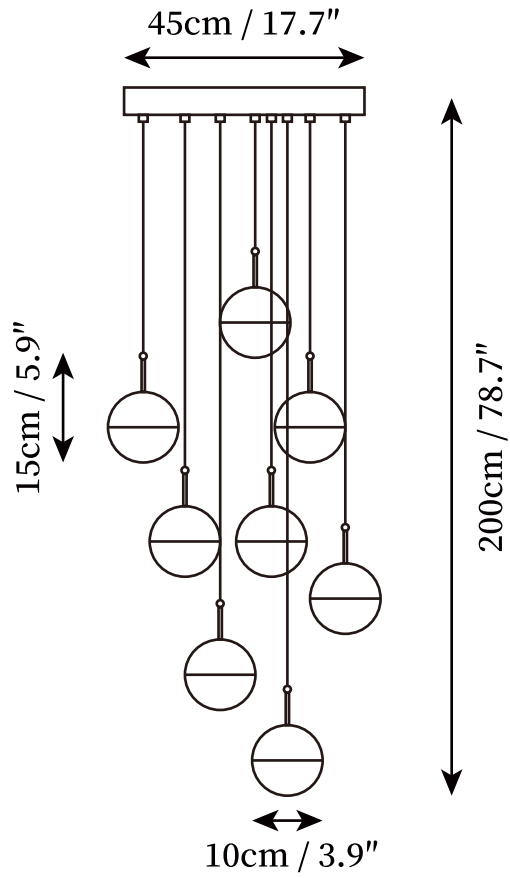

SPECIFICATION SHEET

SPECIFICATION DETAILS

*For custom options, consult factory for details

Fixture Dimensions	D 3.9" x H 59"
Light source	Integrated LED
Wattage	~5W
Voltage	AC 110-240V
Mounting	Hardwired.
Dimming	Not supported
Control method	Compatible with common wall switches(not included)
Finishes	Gold, Rose gold, Matt black.
Shade Details	Clear.
Material	Metal, Iron, Acrylic.
Wire Length	The standard length of the cord is 59" (150 cm), the length is adjustable.

SPECIFICATION SHEET

SPECIFICATION DETAILS

*For custom options, consult factory for details

Fixture Dimensions	D 7.9" x H 78.7"
Light source	Integrated LED
Wattage	~5W
Voltage	AC 110-240V
Mounting	Hardwired.
Dimming	Not supported
Control method	Compatible with common wall switches (not included)
Finishes	Gold, Rose gold, Matt black.
Shade Details	Clear.
Material	Metal, Iron, Acrylic.
Wire Length	The standard length of the cord is 59" (150 cm), the length is adjustable.

SPECIFICATION SHEET

SPECIFICATION DETAILS

*For custom options, consult factory for details

Fixture Dimensions	D 27.6" x H 78.7"
Light source	Integrated LED
Wattage	~5W
Voltage	AC 110-240V
Mounting	Hardwired.
Dimming	Not supported
Control method	Compatible with common wall switches (not included)
Finishes	Gold, Rose gold, Matt black.
Shade Details	Clear.
Material	Metal, Iron, Acrylic.
Wire Length	The standard length of the cord is 59" (150 cm), the length is adjustable.

SPECIFICATION SHEET

SPECIFICATION DETAILS

*For custom options, consult factory for details

Fixture Dimensions	D 17.7" x H 78.7"
Light source	Integrated LED
Wattage	~5W
Voltage	AC 110-240V
Mounting	Hardwired.
Dimming	Not supported
Control method	Compatible with common wall switches(not included)
Finishes	Gold, Rose gold, Matt black.
Shade Details	Clear.
Material	Metal, Iron, Acrylic.
Wire Length	The standard length of the cord is 59" (150 cm), the length is adjustable.