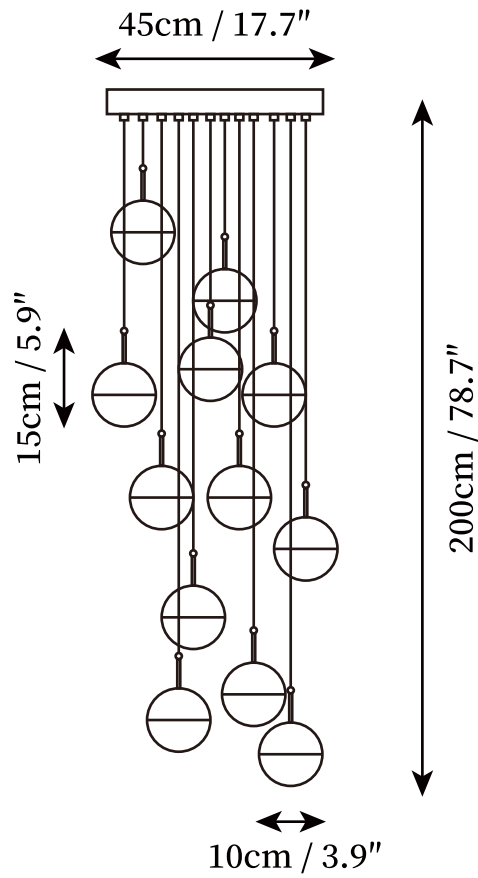

SPECIFICATION SHEET

SPECIFICATION DETAILS

*For custom options, consult factory for details

Fixture Dimensions	D 7.9" x H 78.7"
Light source	Integrated LED
Wattage	~5W
Voltage	AC 110-240V
Mounting	Hardwired.
Dimming	Not supported
Control method	Compatible with common wall switches (not included)
Finishes	Gold, Rose gold, Matt black.
Shade Details	Clear.
Material	Metal, Iron, Acrylic.
Wire Length	The standard length of the cord is 59" (150 cm), the length is adjustable.

SPECIFICATION SHEET

SPECIFICATION DETAILS

*For custom options, consult factory for details

Fixture Dimensions	D 27.6" x H 78.7"
Light source	Integrated LED
Wattage	~5W
Voltage	AC 110-240V
Mounting	Hardwired.
Dimming	Not supported
Control method	Compatible with common wall switches (not included)
Finishes	Gold, Rose gold, Matt black.
Shade Details	Clear.
Material	Metal, Iron, Acrylic.
Wire Length	The standard length of the cord is 59" (150 cm), the length is adjustable.

SPECIFICATION SHEET

SPECIFICATION DETAILS

*For custom options, consult factory for details

Fixture Dimensions	D 17.7" x H 78.7"
Light source	Integrated LED
Wattage	~5W
Voltage	AC 110-240V
Mounting	Hardwired.
Dimming	Not supported
Control method	Compatible with common wall switches(not included)
Finishes	Gold, Rose gold, Matt black.
Shade Details	Clear.
Material	Metal, Iron, Acrylic.
Wire Length	The standard length of the cord is 59" (150 cm), the length is adjustable.