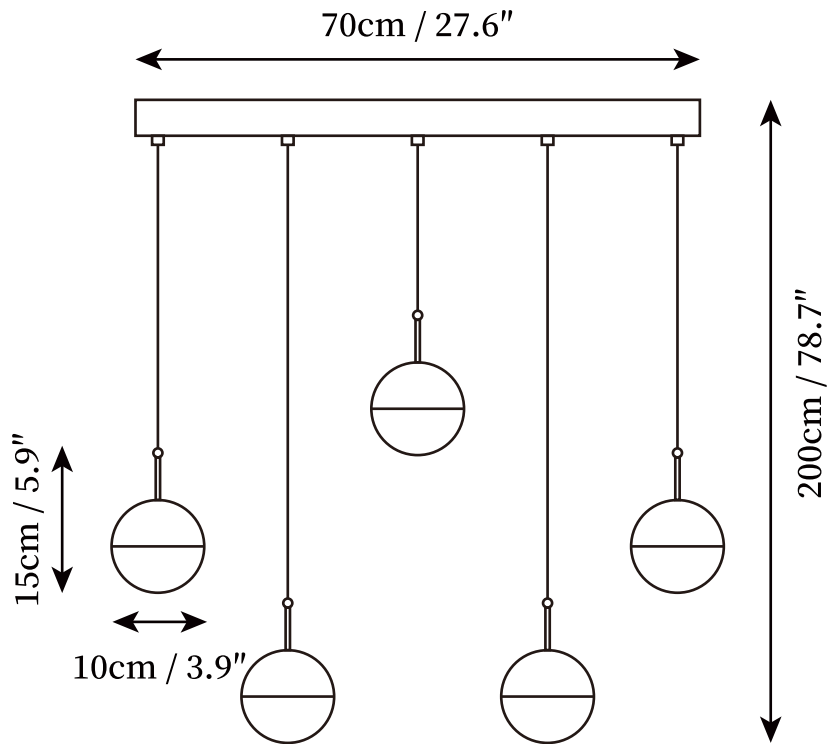

SPECIFICATION SHEET

SPECIFICATION DETAILS

*For custom options, consult factory for details

Fixture Dimensions	D 3.9" x H 59"
Light source	Integrated LED
Wattage	~5W
Voltage	AC 110-240V
Mounting	Hardwired.
Dimming	Not supported
Control method	Compatible with common wall switches(not included)
Finishes	Gold, Rose gold, Matt black.
Shade Details	Clear.
Material	Metal, Iron, Acrylic.
Wire Length	The standard length of the cord is 59" (150 cm), the length is adjustable.

SPECIFICATION SHEET

SPECIFICATION DETAILS

*For custom options, consult factory for details

Fixture Dimensions	D 7.9" x H 78.7"
Light source	Integrated LED
Wattage	~5W
Voltage	AC 110-240V
Mounting	Hardwired.
Dimming	Not supported
Control method	Compatible with common wall switches (not included)
Finishes	Gold, Rose gold, Matt black.
Shade Details	Clear.
Material	Metal, Iron, Acrylic.
Wire Length	The standard length of the cord is 59" (150 cm), the length is adjustable.

SPECIFICATION SHEET

SPECIFICATION DETAILS

*For custom options, consult factory for details

Fixture Dimensions	D 27.6" x H 78.7"
Light source	Integrated LED
Wattage	~5W
Voltage	AC 110-240V
Mounting	Hardwired.
Dimming	Not supported
Control method	Compatible with common wall switches (not included)
Finishes	Gold, Rose gold, Matt black.
Shade Details	Clear.
Material	Metal, Iron, Acrylic.
Wire Length	The standard length of the cord is 59" (150 cm), the length is adjustable.

SPECIFICATION SHEET

SPECIFICATION DETAILS

*For custom options, consult factory for details

Fixture Dimensions	D 17.7" x H 78.7"
Light source	Integrated LED
Wattage	~5W
Voltage	AC 110-240V
Mounting	Hardwired.
Dimming	Not supported
Control method	Compatible with common wall switches(not included)
Finishes	Gold, Rose gold, Matt black.
Shade Details	Clear.
Material	Metal, Iron, Acrylic.
Wire Length	The standard length of the cord is 59" (150 cm), the length is adjustable.