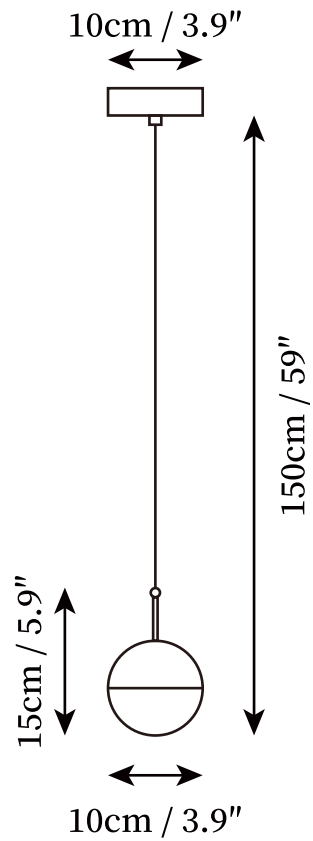

SPECIFICATION SHEET

SPECIFICATION DETAILS

*For custom options, consult factory for details

Fixture Dimensions	D 3.9" x H 59"
Light source	Integrated LED
Wattage	~5W
Voltage	AC 110-240V
Mounting	Hardwired.
Dimming	Not supported
Control method	Compatible with common wall switches(not included)
Finishes	Gold, Rose gold, Matt black.
Shade Details	Clear.
Material	Metal, Iron, Acrylic.
Wire Length	The standard length of the cord is 59" (150 cm), the length is adjustable.

SPECIFICATION SHEET

SPECIFICATION DETAILS

*For custom options, consult factory for details

Fixture Dimensions	D 7.9" x H 78.7"
Light source	Integrated LED
Wattage	~5W
Voltage	AC 110-240V
Mounting	Hardwired.
Dimming	Not supported
Control method	Compatible with common wall switches (not included)
Finishes	Gold, Rose gold, Matt black.
Shade Details	Clear.
Material	Metal, Iron, Acrylic.
Wire Length	The standard length of the cord is 59" (150 cm), the length is adjustable.

SPECIFICATION SHEET

SPECIFICATION DETAILS

*For custom options, consult factory for details

Fixture Dimensions	D 27.6" x H 78.7"
Light source	Integrated LED
Wattage	~5W
Voltage	AC 110-240V
Mounting	Hardwired.
Dimming	Not supported
Control method	Compatible with common wall switches (not included)
Finishes	Gold, Rose gold, Matt black.
Shade Details	Clear.
Material	Metal, Iron, Acrylic.
Wire Length	The standard length of the cord is 59" (150 cm), the length is adjustable.

SPECIFICATION SHEET

SPECIFICATION DETAILS

*For custom options, consult factory for details

Fixture Dimensions	D 17.7" x H 78.7"
Light source	Integrated LED
Wattage	~5W
Voltage	AC 110-240V
Mounting	Hardwired.
Dimming	Not supported
Control method	Compatible with common wall switches(not included)
Finishes	Gold, Rose gold, Matt black.
Shade Details	Clear.
Material	Metal, Iron, Acrylic.
Wire Length	The standard length of the cord is 59" (150 cm), the length is adjustable.