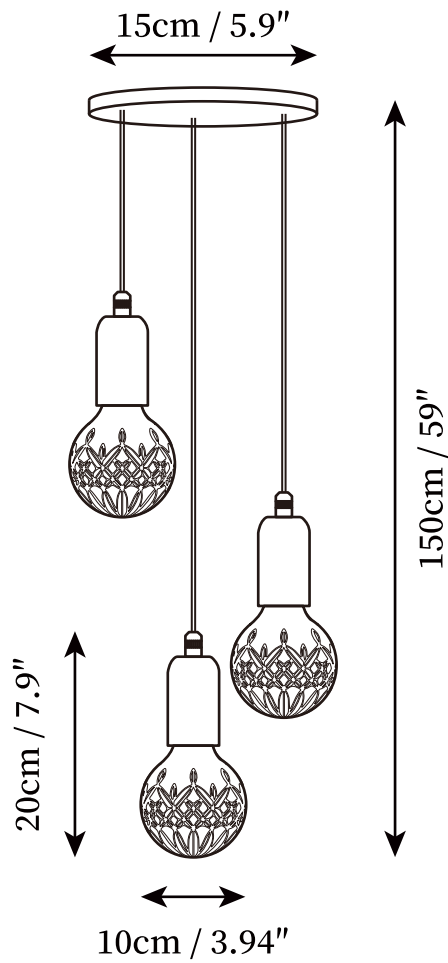

SPECIFICATION SHEET

SPECIFICATION DETAILS

*For custom options, consult factory for details

Fixture Dimensions	D 3.94" x H 7.9"
Light source	G9 (bulb not included)
Wattage	MAX 5W incandescent bulb or LED equivalent.
Voltage	AC 110-240V
Mounting	Hardwired.
Dimming	Compatible with dimmable bulbs (bulb not included)
Control method	Compatible with common wall switches (not included)
Finishes	Gold
Crystal Glass Options	Clear
Material	Brass, Glass
Wire Length	The standard length of the suspended wire is 59 "(150 cm) and the length is adjustable.

SPECIFICATION SHEET

SPECIFICATION DETAILS

*For custom options, consult factory for details

Fixture Dimensions	D 5.9" x H 59"
Light source	G9 (bulb not included)
Wattage	MAX 5W incandescent bulb or LED equivalent.
Voltage	AC 110-240V
Mounting	Hardwired.
Dimming	Compatible with dimmable bulbs (bulb not included)
Control method	Compatible with common wall switches (not included)
Finishes	Gold
Crystal Glass Options	Clear
Material	Brass, Glass
Wire Length	The standard length of the suspended wire is 59 "(150 cm) and the length is adjustable.

SPECIFICATION SHEET

SPECIFICATION DETAILS

*For custom options, consult factory for details

Fixture Dimensions	D 7.9" x H 59"
Light source	G9 (bulb not included)
Wattage	MAX 5W incandescent bulb or LED equivalent.
Voltage	AC 110-240V
Mounting	Hardwired.
Dimming	Compatible with dimmable bulbs (bulb not included)
Control method	Compatible with common wall switches (not included)
Finishes	Gold
Crystal Glass Options	Clear
Material	Brass, Glass
Wire Length	The standard length of the suspended wire is 59" (150 cm) and the length is adjustable.