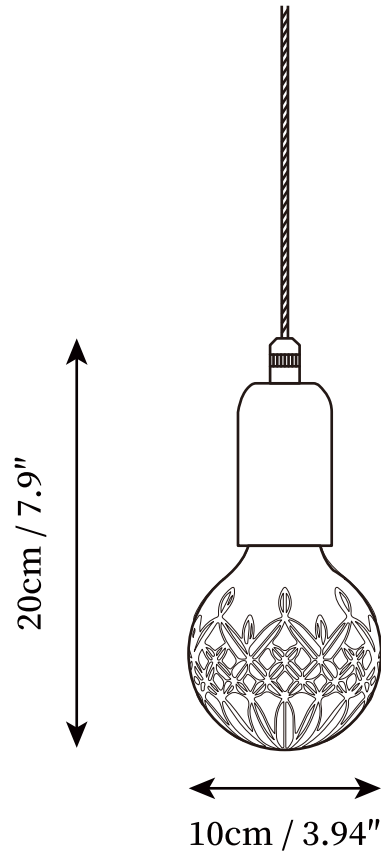

SPECIFICATION SHEET

SPECIFICATION DETAILS

*For custom options, consult factory for details

Fixture Dimensions	D 3.94" x H 7.9"
Light source	G9 (bulb not included)
Wattage	MAX 5W incandescent bulb or LED equivalent.
Voltage	AC 110-240V
Mounting	Hardwired.
Dimming	Compatible with dimmable bulbs (bulb not included)
Control method	Compatible with common wall switches (not included)
Finishes	Gold
Crystal Glass Options	Clear
Material	Brass, Glass
Wire Length	The standard length of the suspended wire is 59 "(150 cm) and the length is adjustable.

SPECIFICATION SHEET

SPECIFICATION DETAILS

*For custom options, consult factory for details

Fixture Dimensions	D 5.9" x H 59"
Light source	G9 (bulb not included)
Wattage	MAX 5W incandescent bulb or LED equivalent.
Voltage	AC 110-240V
Mounting	Hardwired.
Dimming	Compatible with dimmable bulbs (bulb not included)
Control method	Compatible with common wall switches (not included)
Finishes	Gold
Crystal Glass Options	Clear
Material	Brass, Glass
Wire Length	The standard length of the suspended wire is 59 "(150 cm) and the length is adjustable.

SPECIFICATION SHEET

SPECIFICATION DETAILS

*For custom options, consult factory for details

Fixture Dimensions	D 7.9" x H 59"
Light source	G9 (bulb not included)
Wattage	MAX 5W incandescent bulb or LED equivalent.
Voltage	AC 110-240V
Mounting	Hardwired.
Dimming	Compatible with dimmable bulbs (bulb not included)
Control method	Compatible with common wall switches (not included)
Finishes	Gold
Crystal Glass Options	Clear
Material	Brass, Glass
Wire Length	The standard length of the suspended wire is 59" (150 cm) and the length is adjustable.