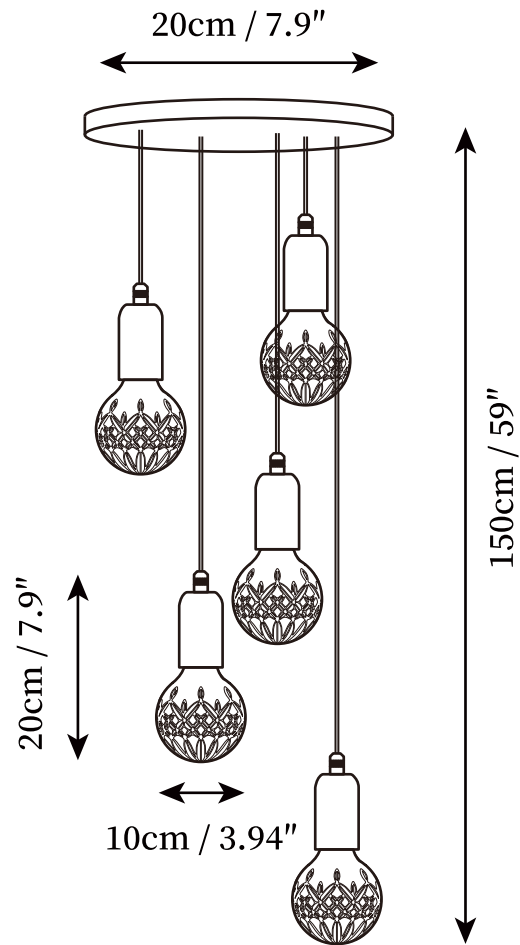

SPECIFICATION SHEET

SPECIFICATION DETAILS

*For custom options, consult factory for details

Fixture Dimensions	D 3.94" x H 7.9"
Light source	G9 (bulb not included)
Wattage	MAX 5W incandescent bulb or LED equivalent.
Voltage	AC 110-240V
Mounting	Hardwired.
Dimming	Compatible with dimmable bulbs (bulb not included)
Control method	Compatible with common wall switches (not included)
Finishes	Gold
Crystal Glass Options	Clear
Material	Brass, Glass
Wire Length	The standard length of the suspended wire is 59 "(150 cm) and the length is adjustable.

SPECIFICATION SHEET

SPECIFICATION DETAILS

*For custom options, consult factory for details

Fixture Dimensions	D 5.9" x H 59"
Light source	G9 (bulb not included)
Wattage	MAX 5W incandescent bulb or LED equivalent.
Voltage	AC 110-240V
Mounting	Hardwired.
Dimming	Compatible with dimmable bulbs (bulb not included)
Control method	Compatible with common wall switches (not included)
Finishes	Gold
Crystal Glass Options	Clear
Material	Brass, Glass
Wire Length	The standard length of the suspended wire is 59 "(150 cm) and the length is adjustable.

SPECIFICATION SHEET

SPECIFICATION DETAILS

*For custom options, consult factory for details

Fixture Dimensions	D 7.9" x H 59"
Light source	G9 (bulb not included)
Wattage	MAX 5W incandescent bulb or LED equivalent.
Voltage	AC 110-240V
Mounting	Hardwired.
Dimming	Compatible with dimmable bulbs (bulb not included)
Control method	Compatible with common wall switches (not included)
Finishes	Gold
Crystal Glass Options	Clear
Material	Brass, Glass
Wire Length	The standard length of the suspended wire is 59" (150 cm) and the length is adjustable.