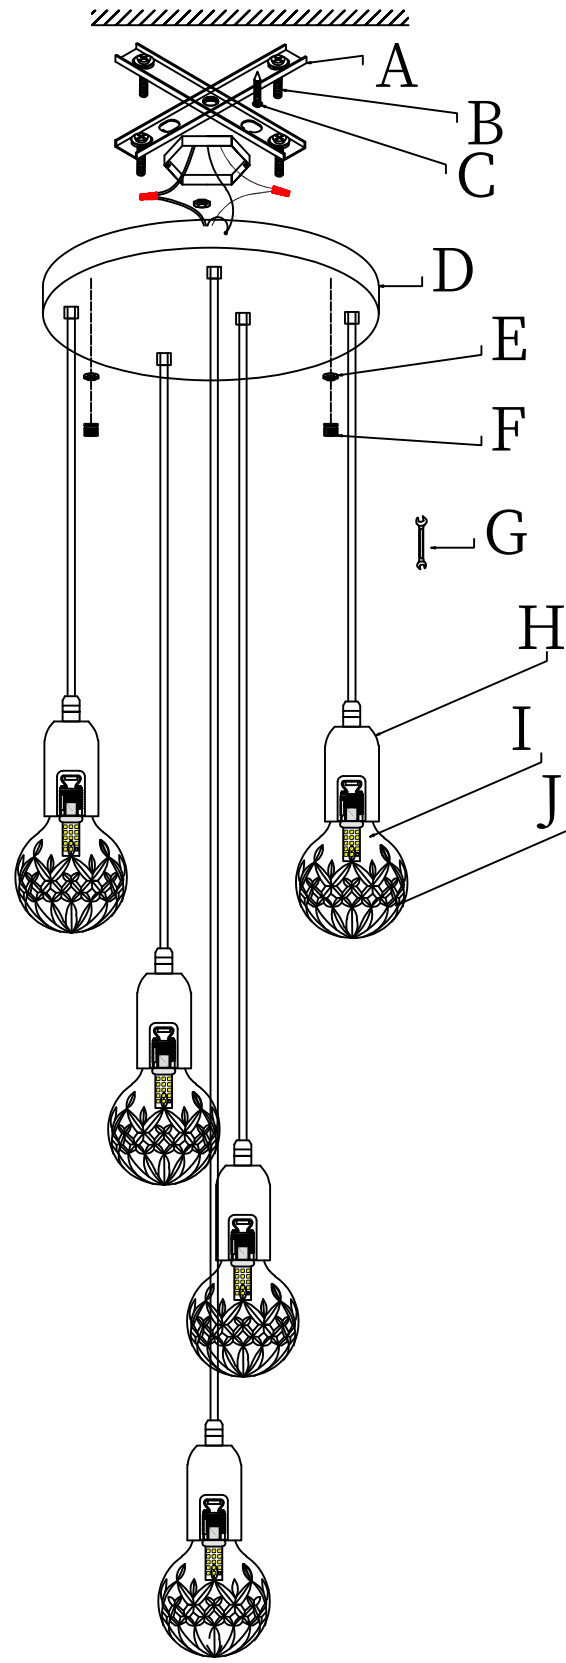

- (A) Mounting Plate(1)
- (B) Connection Rods(2)
- (C) Mounting Screws(2)
- (D) Canopy(1)
- (E) Nuts(2)
- (F) Caps(2)
- (G) T-Wrench(1)
- (H) Lamp Body
- (I) Bulbs
- (J) Glass Body

Installation Hardware Kit			
①	②	③	④