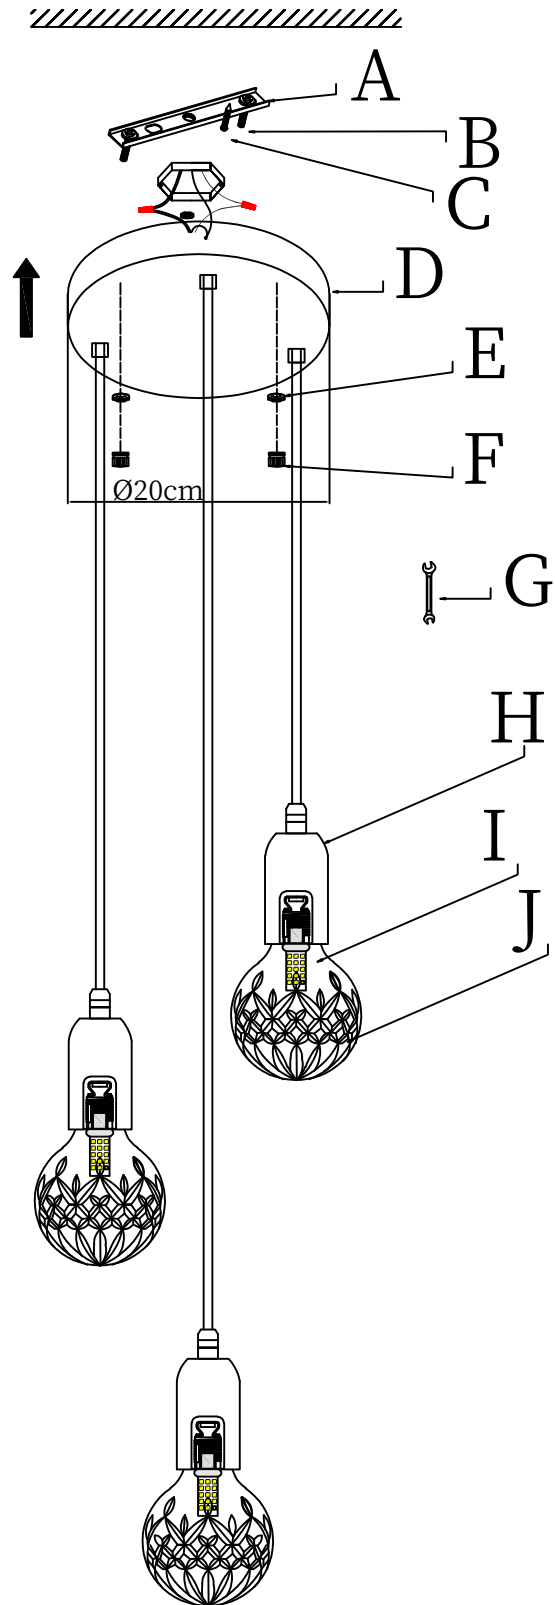

- (A) Mounting Plate(1)
- (B) Connection Rods(2)
- (C) Mounting Screws(2)
- (D) Canopy(1)
- (E) Nuts(2)
- (F) Caps(2)
- (G) T-Wrench(1)
- (H) Lamp Body
- (I) Bulbs
- (J) Glass Body

Installation Hardware Kit			
①	②	③	④