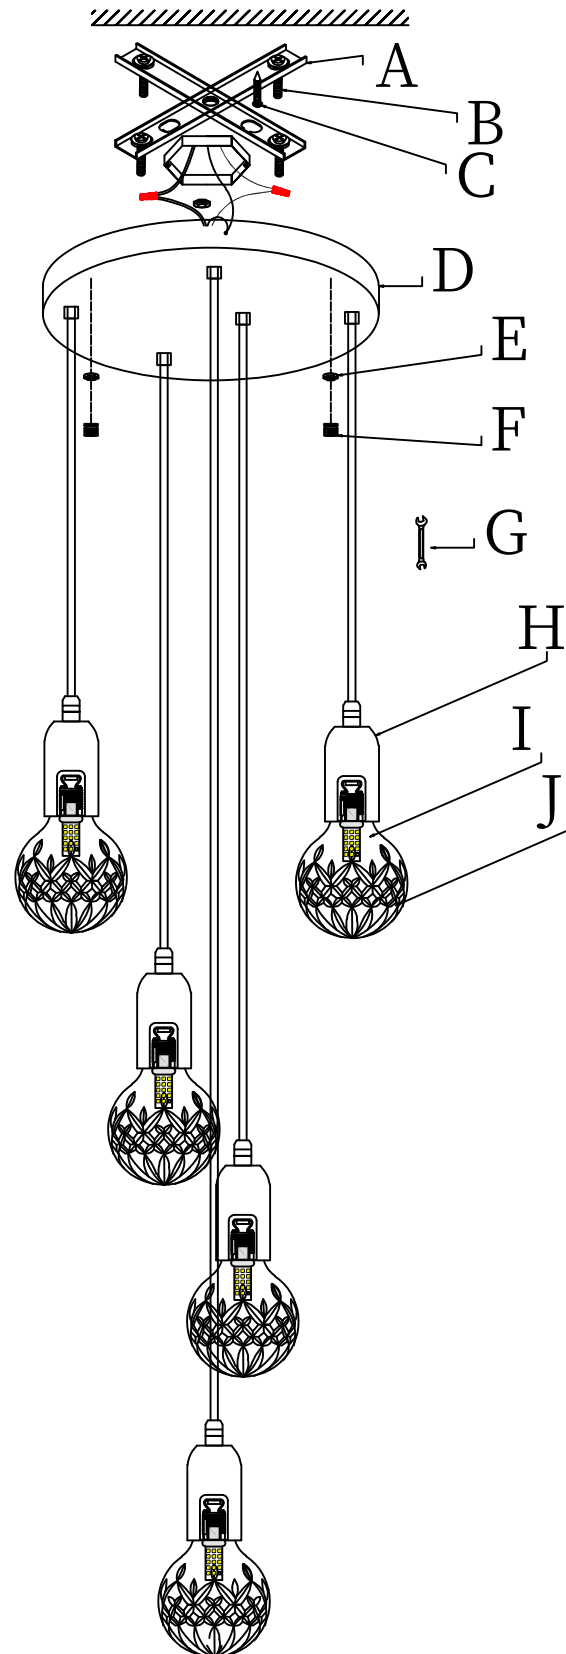

(A) Lamp Body

(B) Bulb

(C) Glass Body

Installation Hardware Kit			
①	②	③	④
			

- (A) Mounting Plate(1)
- (B) Connection Rods(2)
- (C) Mounting Screws(2)
- (D) Canopy(1)
- (E) Nuts(2)
- (F) Caps(2)
- (G) T-Wrench(1)
- (H) Lamp Body
- (I) Bulbs
- (J) Glass Body

Installation Hardware Kit			
①	②	③	④
			

- (A) Mounting Plate(1)
- (B) Connection Rods(2)
- (C) Mounting Screws(2)
- (D) Canopy(1)
- (E) Nuts(2)
- (F) Caps(2)
- (G) T-Wrench(1)
- (H) Lamp Body
- (I) Bulbs
- (J) Glass Body