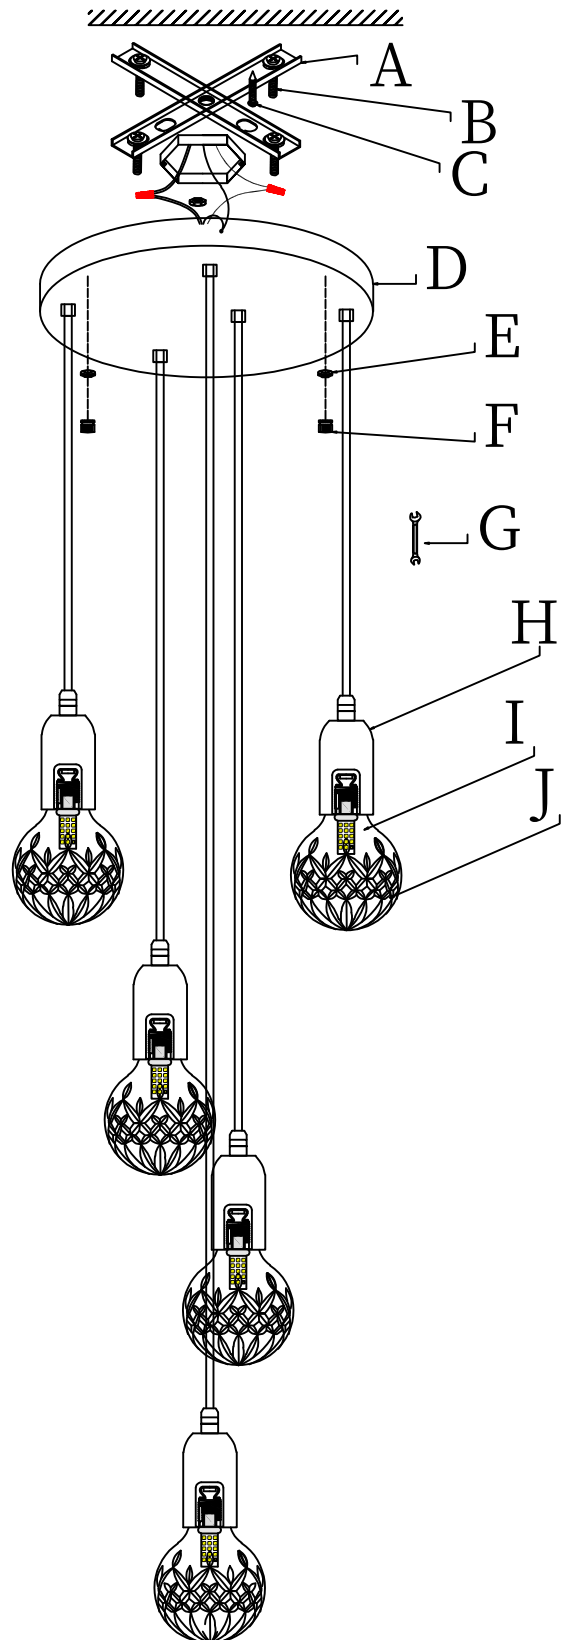

- (A) Mounting Plate(1)
- (B) Connection Rods(2)
- (C) Mounting Screws(2)
- (D) Canopy(1)
- (E) Nuts(2)
- (F) Caps(2)
- (G) T-Wrench(1)
- (H) Lamp Body
- (I) Bulbs
- (J) Glass Body

Installation Hardware Kit			
①	②	③	④