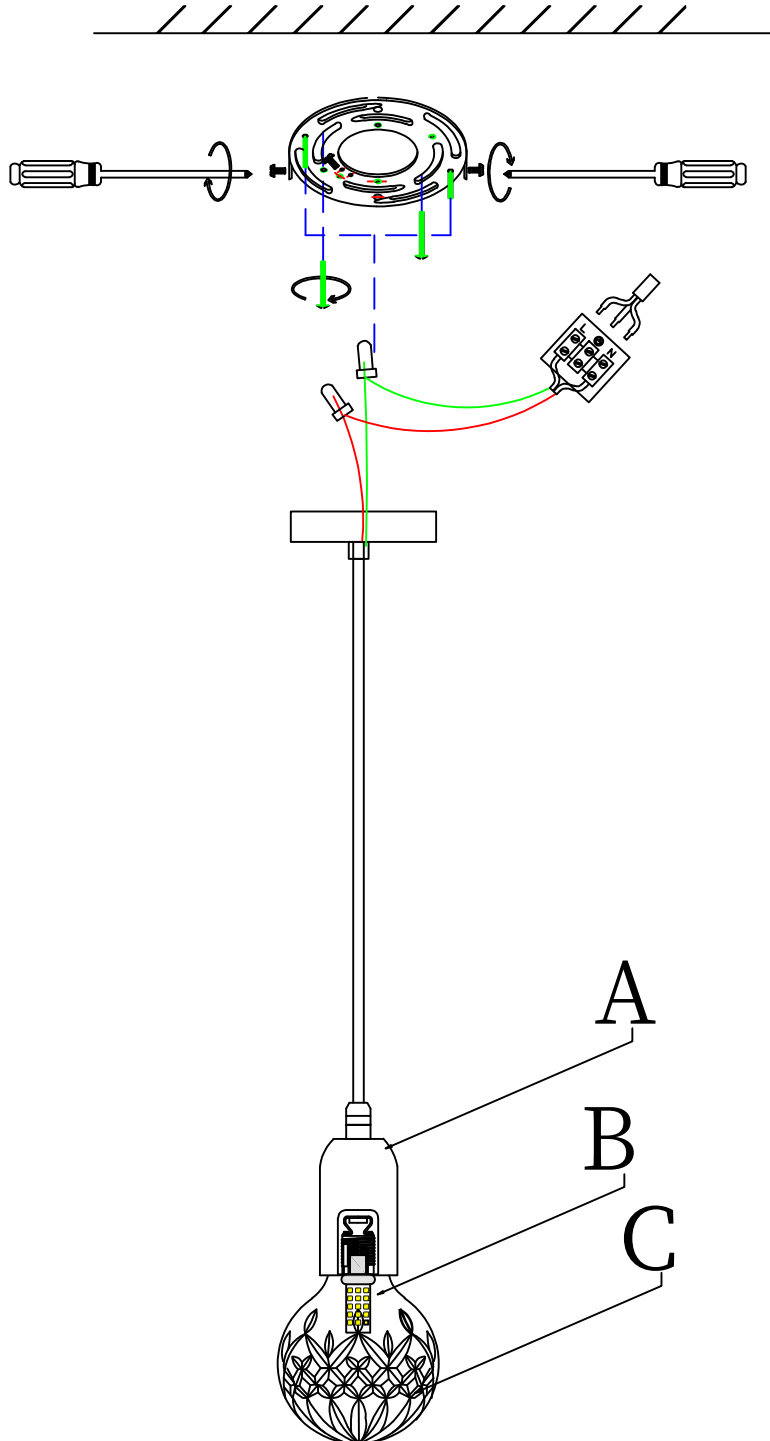

(A) Lamp Body

(B) Bulb

(C) Glass Body

Installation Hardware Kit			
①	②	③	④
			

- (A) Mounting Plate(1)
- (B) Connection Rods(2)
- (C) Mounting Screws(2)
- (D) Canopy(1)
- (E) Nuts(2)
- (F) Caps(2)
- (G) T-Wrench(1)
- (H) Lamp Body
- (I) Bulbs
- (J) Glass Body

Installation Hardware Kit			
①	②	③	④
			

- (A) Mounting Plate(1)
- (B) Connection Rods(2)
- (C) Mounting Screws(2)
- (D) Canopy(1)
- (E) Nuts(2)
- (F) Caps(2)
- (G) T-Wrench(1)
- (H) Lamp Body
- (I) Bulbs
- (J) Glass Body