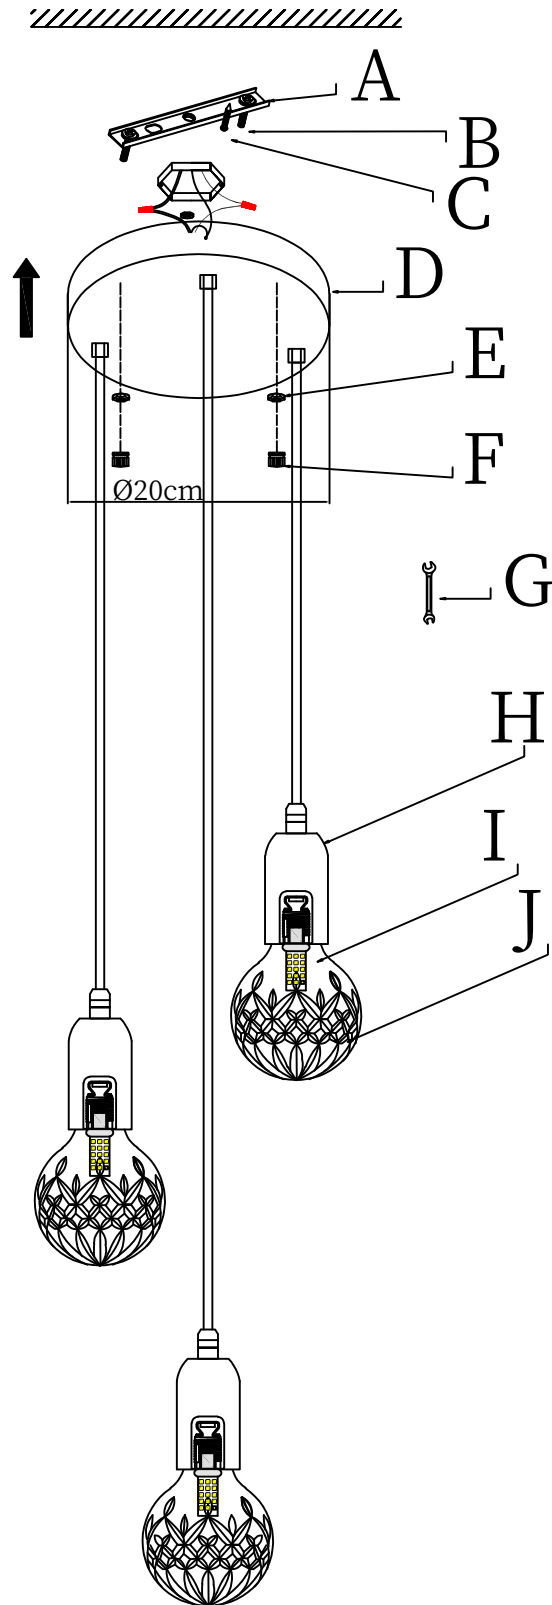

- (A) Mounting Plate(1)
- (B) Connection Rods(2)
- (C) Mounting Screws(2)
- (D) Canopy(1)
- (E) Nuts(2)
- (F) Caps(2)
- (G) T-Wrench(1)
- (H) Lamp Body
- (I) Bulbs
- (J) Glass Body

Installation Hardware Kit			
①	②	③	④