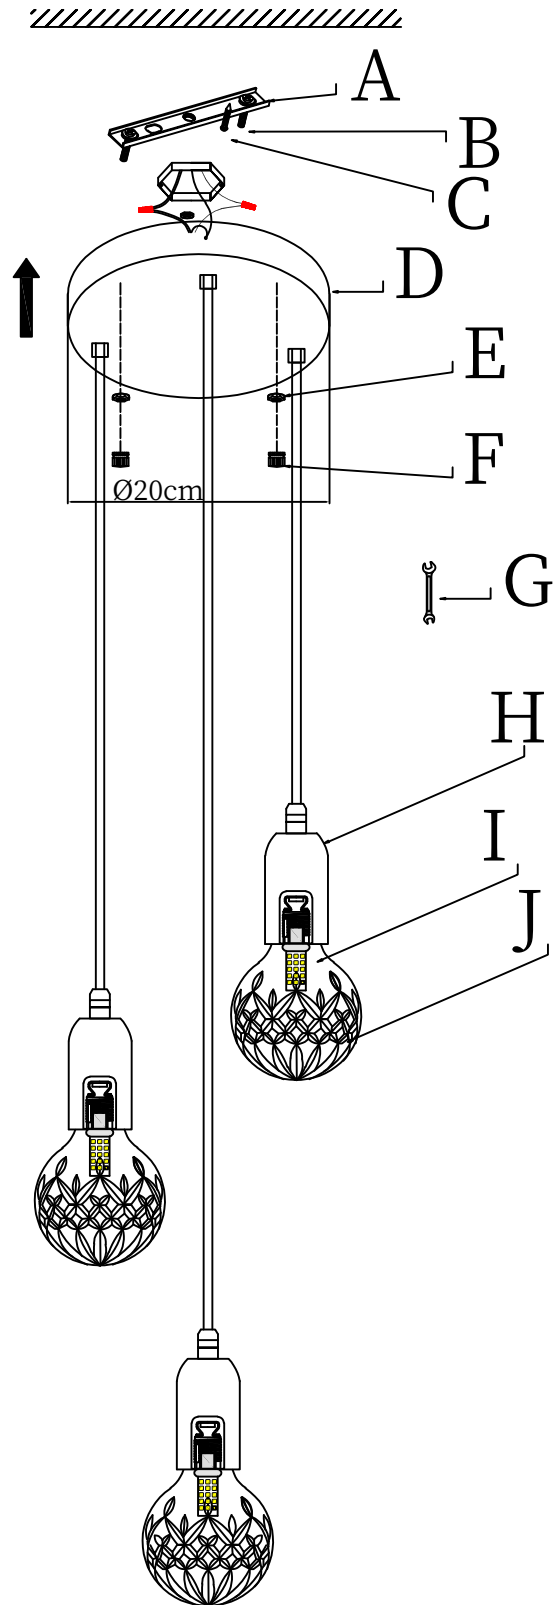

(A) Lamp Body

(B) Bulb

(C) Glass Body

Installation Hardware Kit			
①	②	③	④
			

- (A) Mounting Plate(1)
- (B) Connection Rods(2)
- (C) Mounting Screws(2)
- (D) Canopy(1)
- (E) Nuts(2)
- (F) Caps(2)
- (G) T-Wrench(1)
- (H) Lamp Body
- (I) Bulbs
- (J) Glass Body

Installation Hardware Kit			
①	②	③	④
			

- (A) Mounting Plate(1)
- (B) Connection Rods(2)
- (C) Mounting Screws(2)
- (D) Canopy(1)
- (E) Nuts(2)
- (F) Caps(2)
- (G) T-Wrench(1)
- (H) Lamp Body
- (I) Bulbs
- (J) Glass Body