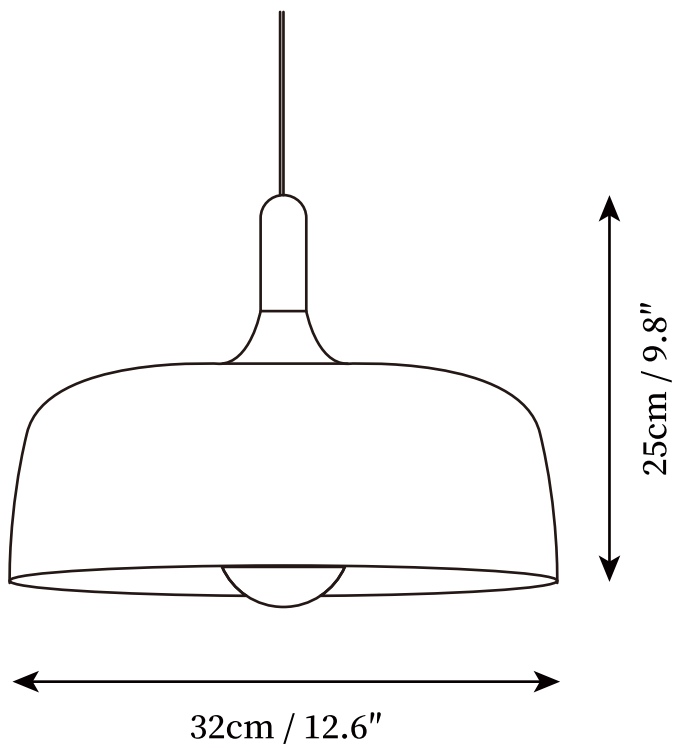

## SPECIFICATION DETAILS

\*For custom options, consult factory for details

<b>Fixture Dimensions</b>	D 12.6" x H 9.8"
<b>Light source</b>	E26 or E27 (bulb not included).
<b>Wattage</b>	MAX 40W incandescent bulb or LED equivalent.
<b>Voltage</b>	AC 110-240V
<b>Mounting</b>	Hardwired.
<b>Dimming</b>	Compatible with dimmable bulbs (bulb not included)
<b>Control method</b>	Compatible with common wall switches(not included)
<b>Finishes</b>	Black , White, Pink, Blue, Green, Gray, Yellow.
<b>Shade Details</b>	Black , White, Pink, Blue, Green, Gray, Yellow.
<b>Material</b>	Zinc alloy, Wood.
<b>Wire Length</b>	The standard length of the cord is 59" (150 cm), the length is adjustable.

## SPECIFICATION DETAILS

\*For custom options, consult factory for details

<b>Fixture Dimensions</b>	D 18.5" x H 14.1"
<b>Light source</b>	E26 or E27 (bulb not included).
<b>Wattage</b>	MAX 40W incandescent bulb or LED equivalent.
<b>Voltage</b>	AC 110-240V
<b>Mounting</b>	Hardwired.
<b>Dimming</b>	Compatible with dimmable bulbs (bulb not included)
<b>Control method</b>	Compatible with common wall switches (not included)
<b>Finishes</b>	Black , White, Pink, Blue, Green, Gray, Yellow.
<b>Shade Details</b>	Black , White, Pink, Blue, Green, Gray, Yellow.
<b>Material</b>	Zinc alloy, Wood.
<b>Wire Length</b>	The standard length of the cord is 59" (150 cm), the length is adjustable.