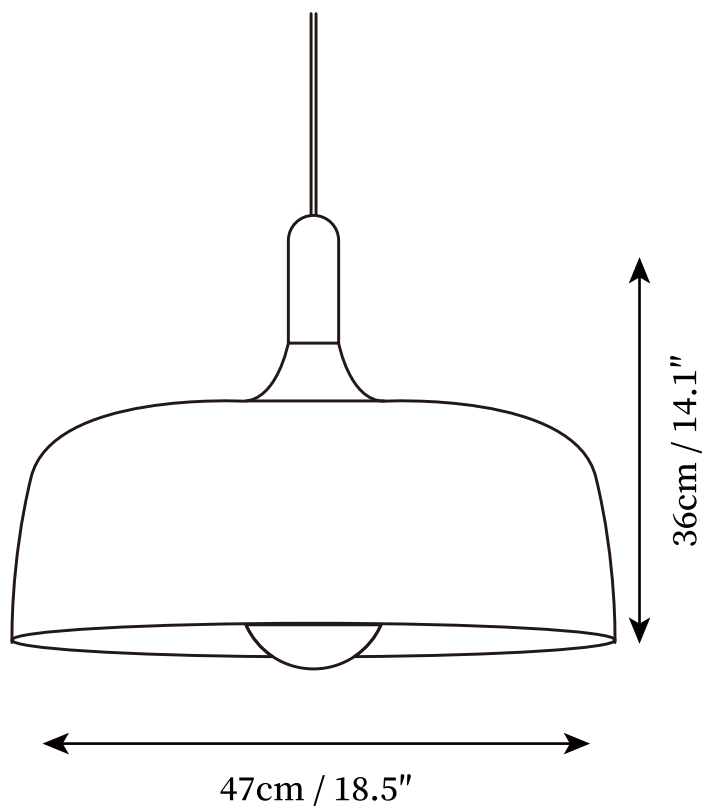

## SPECIFICATION DETAILS

\*For custom options, consult factory for details

<b>Fixture Dimensions</b>	D 12.6" x H 9.8"
<b>Light source</b>	E26 or E27 (bulb not included).
<b>Wattage</b>	MAX 40W incandescent bulb or LED equivalent.
<b>Voltage</b>	AC 110-240V
<b>Mounting</b>	Hardwired.
<b>Dimming</b>	Compatible with dimmable bulbs (bulb not included)
<b>Control method</b>	Compatible with common wall switches(not included)
<b>Finishes</b>	Black , White, Pink, Blue, Green, Gray, Yellow.
<b>Shade Details</b>	Black , White, Pink, Blue, Green, Gray, Yellow.
<b>Material</b>	Zinc alloy, Wood.
<b>Wire Length</b>	The standard length of the cord is 59" (150 cm), the length is adjustable.

## SPECIFICATION DETAILS

\*For custom options, consult factory for details

<b>Fixture Dimensions</b>	D 18.5" x H 14.1"
<b>Light source</b>	E26 or E27 (bulb not included).
<b>Wattage</b>	MAX 40W incandescent bulb or LED equivalent.
<b>Voltage</b>	AC 110-240V
<b>Mounting</b>	Hardwired.
<b>Dimming</b>	Compatible with dimmable bulbs (bulb not included)
<b>Control method</b>	Compatible with common wall switches (not included)
<b>Finishes</b>	Black , White, Pink, Blue, Green, Gray, Yellow.
<b>Shade Details</b>	Black , White, Pink, Blue, Green, Gray, Yellow.
<b>Material</b>	Zinc alloy, Wood.
<b>Wire Length</b>	The standard length of the cord is 59" (150 cm), the length is adjustable.