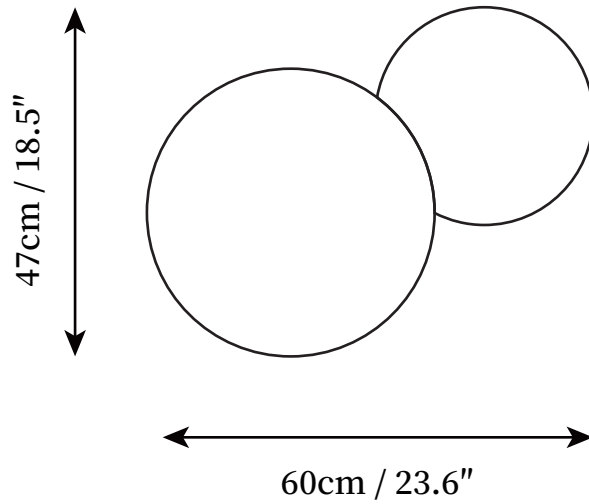

## SPECIFICATION DETAILS

\*For custom options, consult factory for details

<b>Fixture Dimensions</b>	D 11" x H 2"
<b>Light source</b>	Integrated LED
<b>Wattage</b>	~12W
<b>Voltage</b>	AC 110-240V
<b>Color Temperature</b>	3000K
<b>CRI(Ra)</b>	80CRI
<b>Mounting</b>	Wall
<b>Driver Required</b>	Yes
<b>Optional Color Temps</b>	Warm White (3000K), Cool White (6000K), Daylight (4000K)
<b>LED Rated Life</b>	30000 hours
<b>Dimming</b>	Dimming is not supported
<b>Finishes</b>	Black, White
<b>Shade Details</b>	Black, White
<b>Material</b>	Metal, Acrylic
<b>Wire Length</b>	NO
<b>Wire Type</b>	NO

## SPECIFICATION DETAILS

\*For custom options, consult factory for details

<b>Fixture Dimensions</b>	D 15" x H 2.4"
<b>Light source</b>	Integrated LED
<b>Wattage</b>	~15W
<b>Voltage</b>	AC 110-240V
<b>Color Temperature</b>	3000K
<b>CRI(Ra)</b>	80CRI
<b>Mounting</b>	Wall
<b>Driver Required</b>	Yes
<b>Optional Color Temps</b>	Warm White (3000K), Cool White (6000K), Daylight (4000K)
<b>LED Rated Life</b>	30000 hours
<b>Dimming</b>	Dimming is not supported
<b>Finishes</b>	Black, White
<b>Shade Details</b>	Black, White
<b>Material</b>	Metal, Acrylic
<b>Wire Length</b>	NO
<b>Wire Type</b>	NO

## SPECIFICATION DETAILS

\*For custom options, consult factory for details

<b>Fixture Dimensions</b>	L 23.6" x H 18.5" (11"*1+15"*1)
<b>Light source</b>	Integrated LED
<b>Wattage</b>	~20W
<b>Voltage</b>	AC 110-240V
<b>Color Temperature</b>	3000K
<b>CRI(Ra)</b>	80CRI
<b>Mounting</b>	Wall
<b>Driver Required</b>	Yes
<b>Optional Color Temps</b>	Warm White (3000K), Cool White (6000K), Daylight (4000K)
<b>LED Rated Life</b>	30000 hours
<b>Dimming</b>	Dimming is not supported
<b>Finishes</b>	Black, White
<b>Shade Details</b>	Black, White
<b>Material</b>	Metal, Acrylic
<b>Wire Length</b>	NO
<b>Wire Type</b>	NO