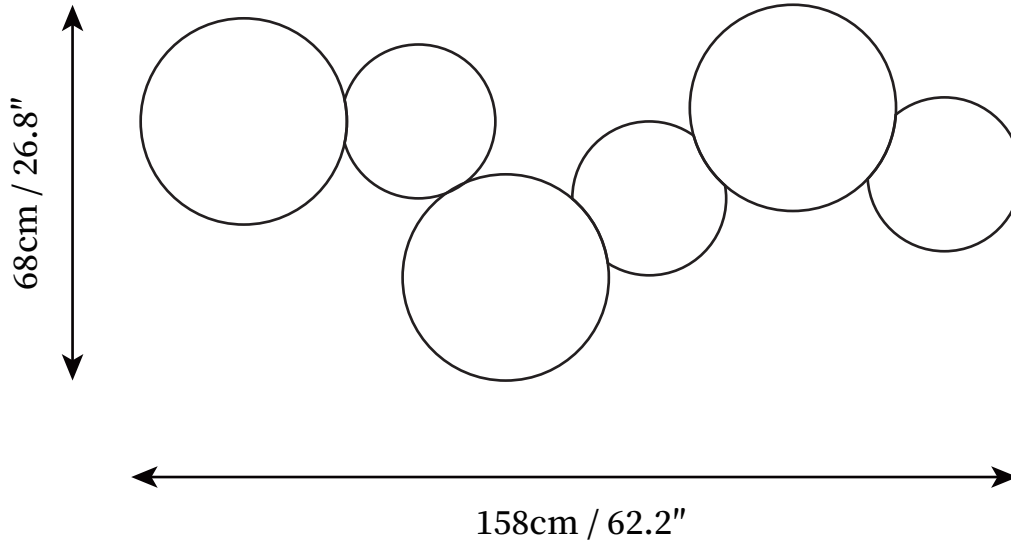

SPECIFICATION SHEET

SPECIFICATION DETAILS

*For custom options, consult factory for details

Fixture Dimensions	L 62.2" x H 26.8" (11"*3+15"*3)
Light source	Integrated LED
Wattage	~25W
Voltage	AC 110-240V
Color Temperature	3000K
CRI(Ra)	80CRI
Mounting	Wall
Driver Required	Yes
Optional Color Temps	Warm White (3000K), Cool White (6000K), Daylight (4000K)
LED Rated Life	30000 hours
Dimming	Dimming is not supported
Finishes	Black, White
Shade Details	Black, White
Material	Metal, Acrylic
Wire Length	NO
Wire Type	NO