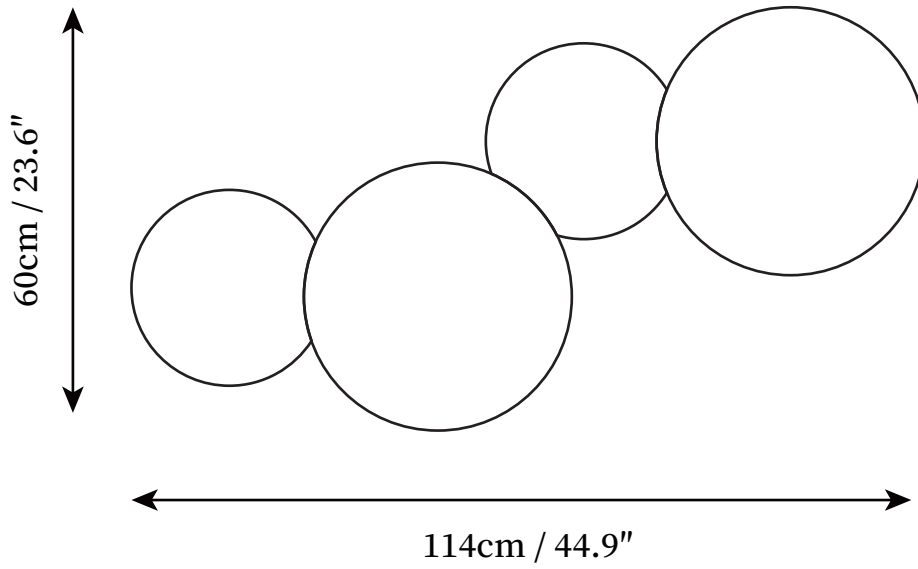

SPECIFICATION SHEET

SPECIFICATION DETAILS

*For custom options, consult factory for details

Fixture Dimensions	L 44.9" x H 23.6" (11"*2+15"*2)
Light source	Integrated LED
Wattage	~25W
Voltage	AC 110-240V
Color Temperature	3000K
CRI(Ra)	80CRI
Mounting	Wall
Driver Required	Yes
Optional Color Temps	Warm White (3000K), Cool White (6000K), Daylight (4000K)
LED Rated Life	30000 hours
Dimming	Dimming is not supported
Finishes	Black, White
Shade Details	Black, White
Material	Metal, Acrylic
Wire Length	NO
Wire Type	NO