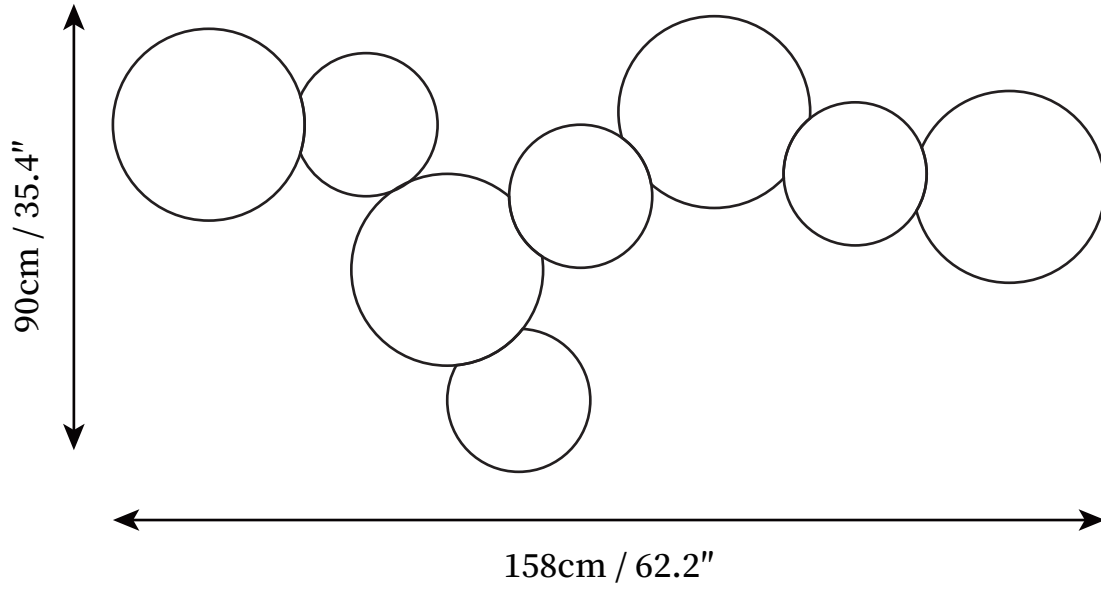

SPECIFICATION SHEET

SPECIFICATION DETAILS

*For custom options, consult factory for details

Fixture Dimensions	L 62.2" x H 35.4" (11"*4+15"*4)
Light source	Integrated LED
Wattage	~30W
Voltage	AC 110-240V
Color Temperature	3000K
CRI(Ra)	80CRI
Mounting	Wall
Driver Required	Yes
Optional Color Temps	Warm White (3000K), Cool White (6000K), Daylight (4000K)
LED Rated Life	30000 hours
Dimming	Dimming is not supported
Finishes	Black, White
Shade Details	Black, White
Material	Metal, Acrylic
Wire Length	NO
Wire Type	NO