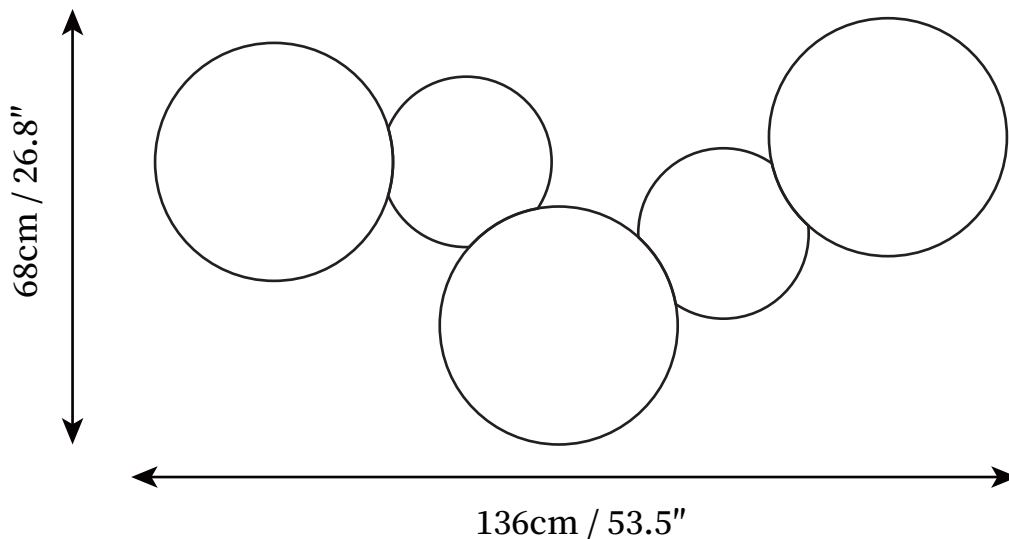

SPECIFICATION SHEET

SPECIFICATION DETAILS

*For custom options, consult factory for details

Fixture Dimensions	L 53.5" x H 26.8" (11"*2+15"*3)
Light source	Integrated LED
Wattage	~25W
Voltage	AC 110-240V
Color Temperature	3000K
CRI(Ra)	80CRI
Mounting	Wall
Driver Required	Yes
Optional Color Temps	Warm White (3000K), Cool White (6000K), Daylight (4000K)
LED Rated Life	30000 hours
Dimming	Dimming is not supported
Finishes	Black, White
Shade Details	Black, White
Material	Metal, Acrylic
Wire Length	NO
Wire Type	NO