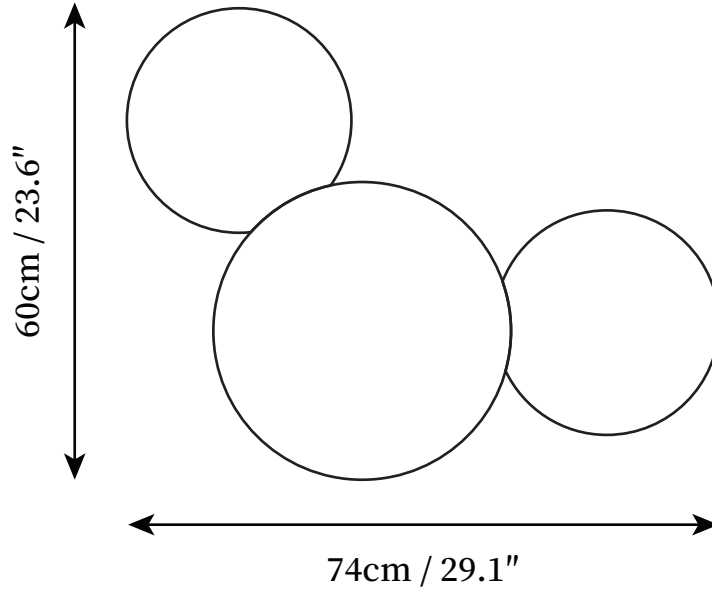

## SPECIFICATION DETAILS

\*For custom options, consult factory for details

<b>Fixture Dimensions</b>	D 15" x H 2.4"
<b>Light source</b>	Integrated LED
<b>Wattage</b>	~15W
<b>Voltage</b>	AC 110-240V
<b>Color Temperature</b>	3000K
<b>CRI(Ra)</b>	80CRI
<b>Mounting</b>	Wall
<b>Driver Required</b>	Yes
<b>Optional Color Temps</b>	Warm White (3000K), Cool White (6000K), Daylight (4000K)
<b>LED Rated Life</b>	30000 hours
<b>Dimming</b>	Dimming is not supported
<b>Finishes</b>	Black, White
<b>Shade Details</b>	Black, White
<b>Material</b>	Metal, Acrylic
<b>Wire Length</b>	NO
<b>Wire Type</b>	NO

## SPECIFICATION DETAILS

\*For custom options, consult factory for details

<b>Fixture Dimensions</b>	L 23.6" x H 18.5" (11"*1+15"*1)
<b>Light source</b>	Integrated LED
<b>Wattage</b>	~20W
<b>Voltage</b>	AC 110-240V
<b>Color Temperature</b>	3000K
<b>CRI(Ra)</b>	80CRI
<b>Mounting</b>	Wall
<b>Driver Required</b>	Yes
<b>Optional Color Temps</b>	Warm White (3000K), Cool White (6000K), Daylight (4000K)
<b>LED Rated Life</b>	30000 hours
<b>Dimming</b>	Dimming is not supported
<b>Finishes</b>	Black, White
<b>Shade Details</b>	Black, White
<b>Material</b>	Metal, Acrylic
<b>Wire Length</b>	NO
<b>Wire Type</b>	NO

## SPECIFICATION DETAILS

\*For custom options, consult factory for details

<b>Fixture Dimensions</b>	L 29.1" x H 23.6" (11"*2+15"*1)
<b>Light source</b>	Integrated LED
<b>Wattage</b>	~20W
<b>Voltage</b>	AC 110-240V
<b>Color Temperature</b>	3000K
<b>CRI(Ra)</b>	80CRI
<b>Mounting</b>	Wall
<b>Driver Required</b>	Yes
<b>Optional Color Temps</b>	Warm White (3000K), Cool White (6000K), Daylight (4000K)
<b>LED Rated Life</b>	30000 hours
<b>Dimming</b>	Dimming is not supported
<b>Finishes</b>	Black, White
<b>Shade Details</b>	Black, White
<b>Material</b>	Metal, Acrylic
<b>Wire Length</b>	NO
<b>Wire Type</b>	NO