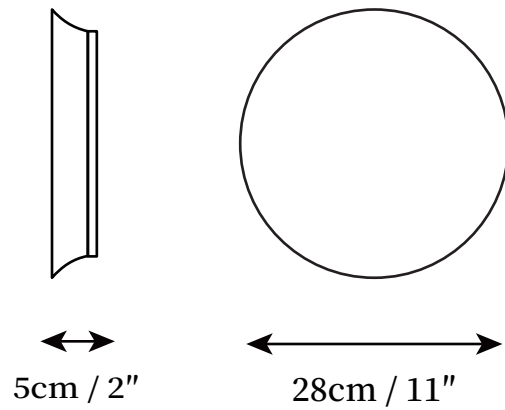

## SPECIFICATION DETAILS

\*For custom options, consult factory for details

<b>Fixture Dimensions</b>	D 11" x H 2"
<b>Light source</b>	Integrated LED
<b>Wattage</b>	~12W
<b>Voltage</b>	AC 110-240V
<b>Color Temperature</b>	3000K
<b>CRI(Ra)</b>	80CRI
<b>Mounting</b>	Wall
<b>Driver Required</b>	Yes
<b>Optional Color Temps</b>	Warm White (3000K), Cool White (6000K), Daylight (4000K)
<b>LED Rated Life</b>	30000 hours
<b>Dimming</b>	Dimming is not supported
<b>Finishes</b>	Black, White
<b>Shade Details</b>	Black, White
<b>Material</b>	Metal, Acrylic
<b>Wire Length</b>	NO
<b>Wire Type</b>	NO

## SPECIFICATION DETAILS

\*For custom options, consult factory for details

<b>Fixture Dimensions</b>	L 23.6" x H 18.5" (11"*1+15"*1)
<b>Light source</b>	Integrated LED
<b>Wattage</b>	~20W
<b>Voltage</b>	AC 110-240V
<b>Color Temperature</b>	3000K
<b>CRI(Ra)</b>	80CRI
<b>Mounting</b>	Wall
<b>Driver Required</b>	Yes
<b>Optional Color Temps</b>	Warm White (3000K), Cool White (6000K), Daylight (4000K)
<b>LED Rated Life</b>	30000 hours
<b>Dimming</b>	Dimming is not supported
<b>Finishes</b>	Black, White
<b>Shade Details</b>	Black, White
<b>Material</b>	Metal, Acrylic
<b>Wire Length</b>	NO
<b>Wire Type</b>	NO

## SPECIFICATION DETAILS

\*For custom options, consult factory for details

<b>Fixture Dimensions</b>	L 29.1" x H 23.6" (11"*2+15"*1)
<b>Light source</b>	Integrated LED
<b>Wattage</b>	~20W
<b>Voltage</b>	AC 110-240V
<b>Color Temperature</b>	3000K
<b>CRI(Ra)</b>	80CRI
<b>Mounting</b>	Wall
<b>Driver Required</b>	Yes
<b>Optional Color Temps</b>	Warm White (3000K), Cool White (6000K), Daylight (4000K)
<b>LED Rated Life</b>	30000 hours
<b>Dimming</b>	Dimming is not supported
<b>Finishes</b>	Black, White
<b>Shade Details</b>	Black, White
<b>Material</b>	Metal, Acrylic
<b>Wire Length</b>	NO
<b>Wire Type</b>	NO