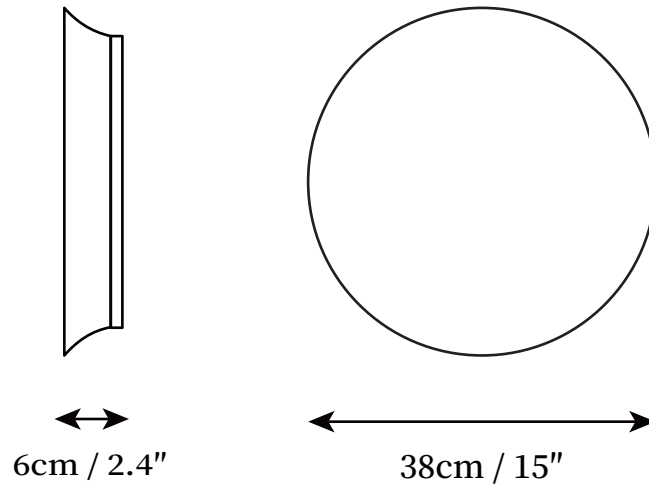

SPECIFICATION SHEET

SPECIFICATION DETAILS

*For custom options, consult factory for details

Fixture Dimensions	D 15" x H 2.4"
Light source	Integrated LED
Wattage	~15W
Voltage	AC 110-240V
Color Temperature	3000K
CRI(Ra)	80CRI
Mounting	Wall
Driver Required	Yes
Optional Color Temps	Warm White (3000K), Cool White (6000K), Daylight (4000K)
LED Rated Life	30000 hours
Dimming	Dimming is not supported
Finishes	Black, White
Shade Details	Black, White
Material	Metal, Acrylic
Wire Length	NO
Wire Type	NO