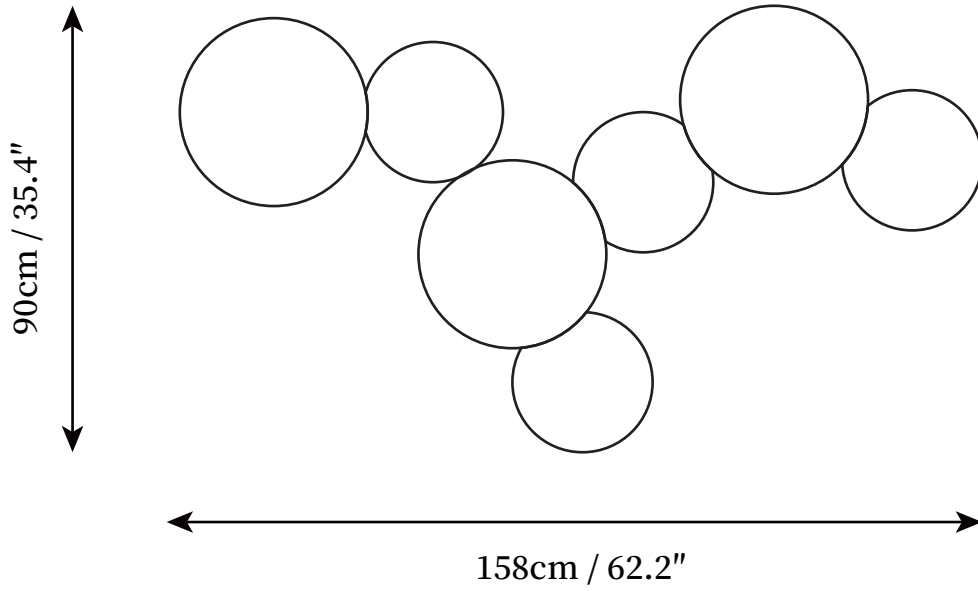

SPECIFICATION SHEET

SPECIFICATION DETAILS

*For custom options, consult factory for details

Fixture Dimensions	L 62.2" x H 35.4" (11"*4+15"*3)
Light source	Integrated LED
Wattage	~30W
Voltage	AC 110-240V
Color Temperature	3000K
CRI(Ra)	80CRI
Mounting	Wall
Driver Required	Yes
Optional Color Temps	Warm White (3000K), Cool White (6000K), Daylight (4000K)
LED Rated Life	30000 hours
Dimming	Dimming is not supported
Finishes	Black, White
Shade Details	Black, White
Material	Metal, Acrylic
Wire Length	NO
Wire Type	NO