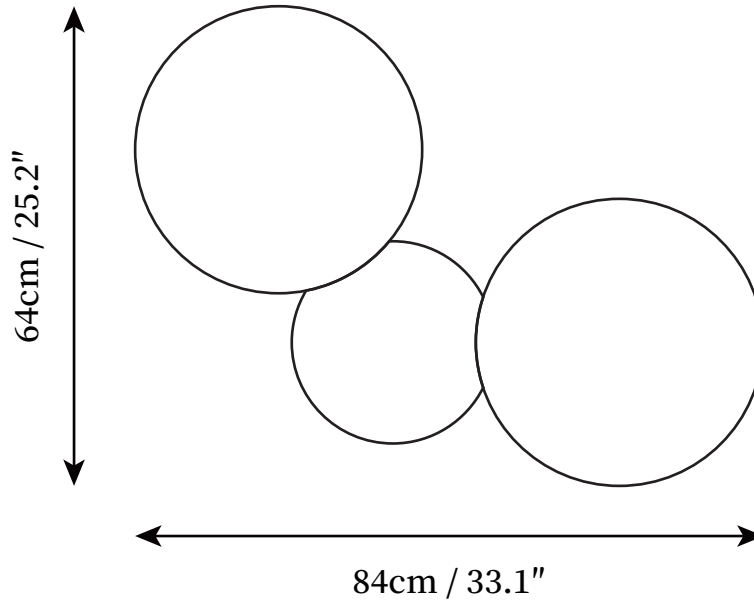

## SPECIFICATION DETAILS

\*For custom options, consult factory for details

<b>Fixture Dimensions</b>	L 23.6" x H 18.5" (11"*1+15"*1)
<b>Light source</b>	Integrated LED
<b>Wattage</b>	~20W
<b>Voltage</b>	AC 110-240V
<b>Color Temperature</b>	3000K
<b>CRI(Ra)</b>	80CRI
<b>Mounting</b>	Wall
<b>Driver Required</b>	Yes
<b>Optional Color Temps</b>	Warm White (3000K), Cool White (6000K), Daylight (4000K)
<b>LED Rated Life</b>	30000 hours
<b>Dimming</b>	Dimming is not supported
<b>Finishes</b>	Black, White
<b>Shade Details</b>	Black, White
<b>Material</b>	Metal, Acrylic
<b>Wire Length</b>	NO
<b>Wire Type</b>	NO

## SPECIFICATION DETAILS

\*For custom options, consult factory for details

<b>Fixture Dimensions</b>	L 29.1" x H 23.6" (11"*2+15"*1)
<b>Light source</b>	Integrated LED
<b>Wattage</b>	~20W
<b>Voltage</b>	AC 110-240V
<b>Color Temperature</b>	3000K
<b>CRI(Ra)</b>	80CRI
<b>Mounting</b>	Wall
<b>Driver Required</b>	Yes
<b>Optional Color Temps</b>	Warm White (3000K), Cool White (6000K), Daylight (4000K)
<b>LED Rated Life</b>	30000 hours
<b>Dimming</b>	Dimming is not supported
<b>Finishes</b>	Black, White
<b>Shade Details</b>	Black, White
<b>Material</b>	Metal, Acrylic
<b>Wire Length</b>	NO
<b>Wire Type</b>	NO

## SPECIFICATION DETAILS

\*For custom options, consult factory for details

<b>Fixture Dimensions</b>	L 33.1" x H 25.2" (11"*1+15"*2)
<b>Light source</b>	Integrated LED
<b>Wattage</b>	~20W
<b>Voltage</b>	AC 110-240V
<b>Color Temperature</b>	3000K
<b>CRI(Ra)</b>	80CRI
<b>Mounting</b>	Wall
<b>Driver Required</b>	Yes
<b>Optional Color Temps</b>	Warm White (3000K), Cool White (6000K), Daylight (4000K)
<b>LED Rated Life</b>	30000 hours
<b>Dimming</b>	Dimming is not supported
<b>Finishes</b>	Black, White
<b>Shade Details</b>	Black, White
<b>Material</b>	Metal, Acrylic
<b>Wire Length</b>	NO
<b>Wire Type</b>	NO