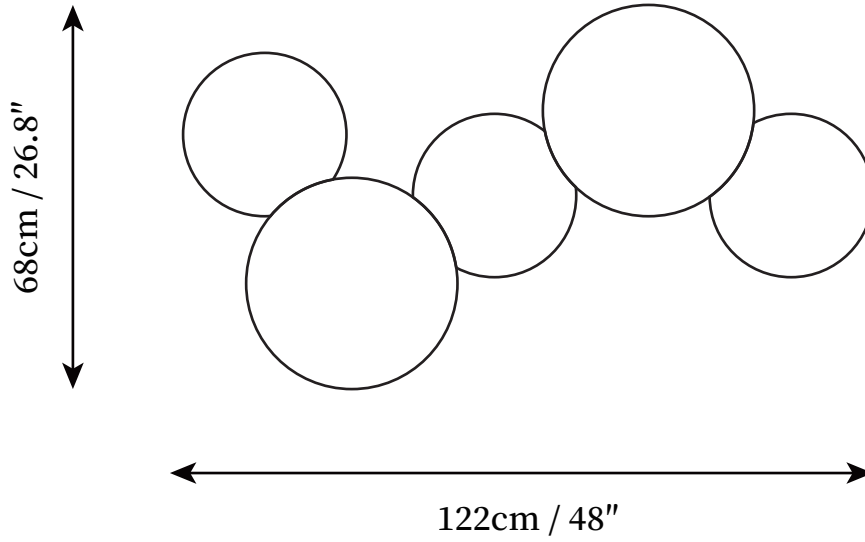

SPECIFICATION SHEET

SPECIFICATION DETAILS

*For custom options, consult factory for details

Fixture Dimensions	L 48" x H 26.8" (11"*3+15"*2)
Light source	Integrated LED
Wattage	~25W
Voltage	AC 110-240V
Color Temperature	3000K
CRI(Ra)	80CRI
Mounting	Wall
Driver Required	Yes
Optional Color Temps	Warm White (3000K), Cool White (6000K), Daylight (4000K)
LED Rated Life	30000 hours
Dimming	Dimming is not supported
Finishes	Black, White
Shade Details	Black, White
Material	Metal, Acrylic
Wire Length	NO
Wire Type	NO