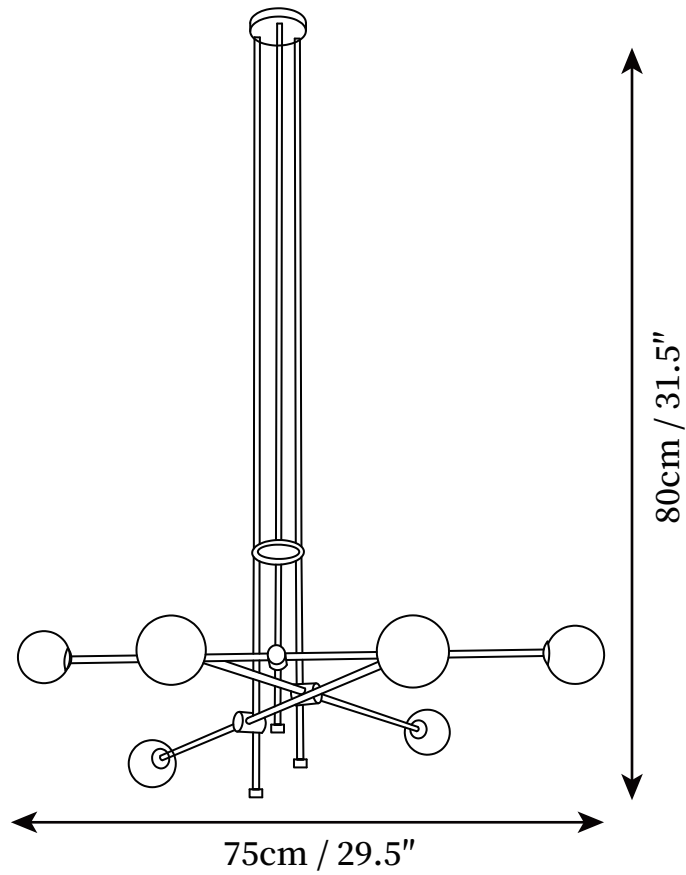

SPECIFICATION SHEET

SPECIFICATION DETAILS

*For custom options, consult factory for details

Fixture Dimmensions	L 29.5" x H 17.7"
Light source	G4
Wattage	3W (single light)
Voltage	AC 110-240V
Color Temperature	Based on the purchase of light bulbs
CRI(Ra)	80CRI
Mounting	Ceiling
Driver Required	NO
Optional Color Temps	Buy bulbs as needed
LED Rated Life	Based on bulb life (we do not supply bulbs)
Dimming	Dimming is not supported
Finishes	Black & Copper
Glass Details	Opal
Material	Glass, Brass, Metal
Rod Length	Rod lengths range between 50cm - 100cm
Rod Type	Copper / Rod

SPECIFICATION SHEET

SPECIFICATION DETAILS

*For custom options, consult factory for details

Fixture Dimensions	L 29.5" x H 17.7"
Light source	G4
Wattage	3W (single light)
Voltage	AC 110-240V
Color Temperature	Based on the purchase of light bulbs
CRI(Ra)	80CRI
Mounting	Ceiling
Driver Required	NO
Optional Color Temps	Buy bulbs as needed
LED Rated Life	Based on bulb life (we do not supply bulbs)
Dimming	Dimming is not supported
Finishes	Black & Copper
Glass Details	Opal
Material	Glass, Brass, Metal
Rod Length	Rod lengths range between 50cm - 100cm
Rod Type	Copper / Rod