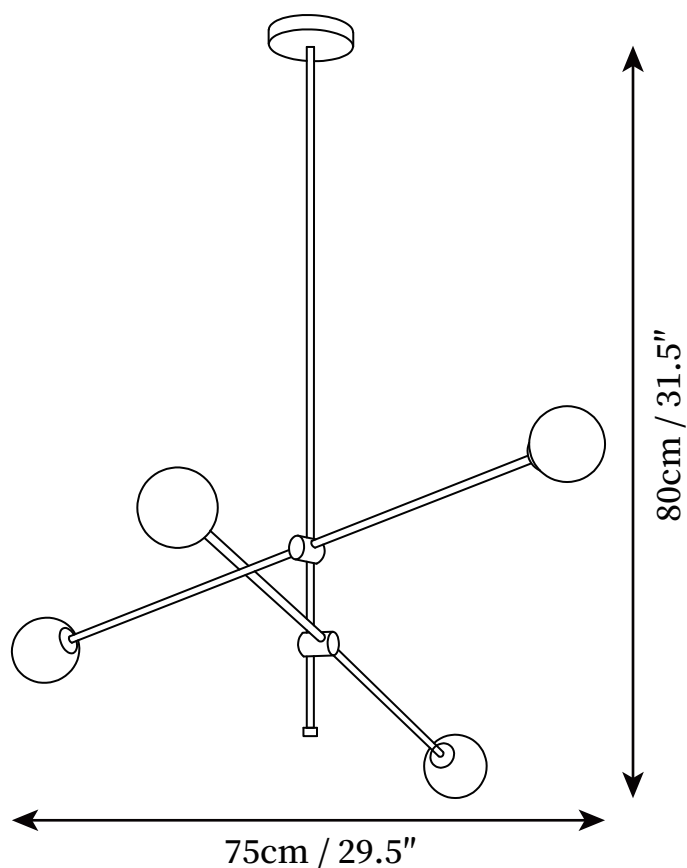

SPECIFICATION SHEET

SPECIFICATION DETAILS

*For custom options, consult factory for details

Fixture Dimmensions	L 29.5" x H 17.7"
Light source	G4
Wattage	3W (single light)
Voltage	AC 110-240V
Color Temperature	Based on the purchase of light bulbs
CRI(Ra)	80CRI
Mounting	Ceiling
Driver Required	NO
Optional Color Temps	Buy bulbs as needed
LED Rated Life	Based on bulb life (we do not supply bulbs)
Dimming	Dimming is not supported
Finishes	Black & Copper
Glass Details	Opal
Material	Glass, Brass, Metal
Rod Length	Rod lengths range between 50cm - 100cm
Rod Type	Copper / Rod

SPECIFICATION SHEET

SPECIFICATION DETAILS

*For custom options, consult factory for details

Fixture Dimensions	L 29.5" x H 17.7"
Light source	G4
Wattage	3W (single light)
Voltage	AC 110-240V
Color Temperature	Based on the purchase of light bulbs
CRI(Ra)	80CRI
Mounting	Ceiling
Driver Required	NO
Optional Color Temps	Buy bulbs as needed
LED Rated Life	Based on bulb life (we do not supply bulbs)
Dimming	Dimming is not supported
Finishes	Black & Copper
Glass Details	Opal
Material	Glass, Brass, Metal
Rod Length	Rod lengths range between 50cm - 100cm
Rod Type	Copper / Rod