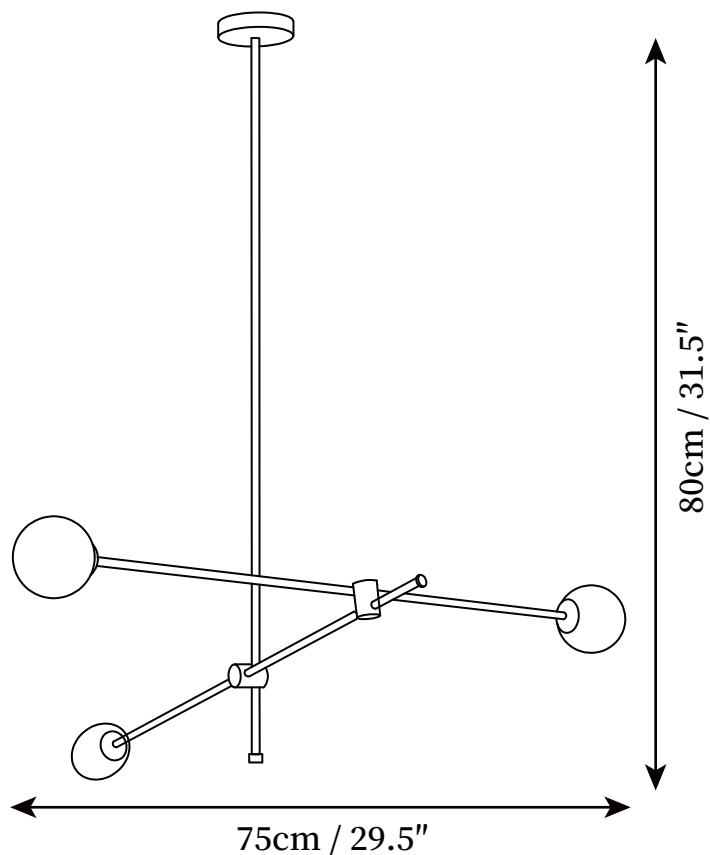

SPECIFICATION SHEET

SPECIFICATION DETAILS

*For custom options, consult factory for details

Fixture Dimmensions	L 29.5" x H 17.7"
Light source	G4
Wattage	3W (single light)
Voltage	AC 110-240V
Color Temperature	Based on the purchase of light bulbs
CRI(Ra)	80CRI
Mounting	Ceiling
Driver Required	NO
Optional Color Temps	Buy bulbs as needed
LED Rated Life	Based on bulb life (we do not supply bulbs)
Dimming	Dimming is not supported
Finishes	Black & Copper
Glass Details	Opal
Material	Glass, Brass, Metal
Rod Length	Rod lengths range between 50cm - 100cm
Rod Type	Copper / Rod

SPECIFICATION SHEET

SPECIFICATION DETAILS

*For custom options, consult factory for details

Fixture Dimensions	L 29.5" x H 17.7"
Light source	G4
Wattage	3W (single light)
Voltage	AC 110-240V
Color Temperature	Based on the purchase of light bulbs
CRI(Ra)	80CRI
Mounting	Ceiling
Driver Required	NO
Optional Color Temps	Buy bulbs as needed
LED Rated Life	Based on bulb life (we do not supply bulbs)
Dimming	Dimming is not supported
Finishes	Black & Copper
Glass Details	Opal
Material	Glass, Brass, Metal
Rod Length	Rod lengths range between 50cm - 100cm
Rod Type	Copper / Rod