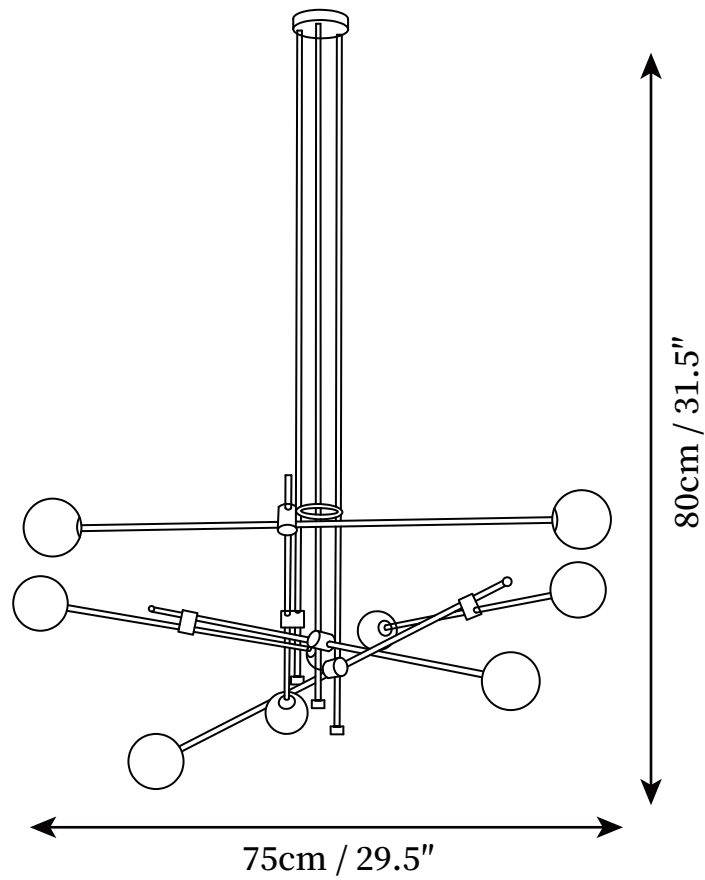

SPECIFICATION SHEET

SPECIFICATION DETAILS

*For custom options, consult factory for details

Fixture Dimensions	L 29.5" x H 17.7"
Light source	G4
Wattage	3W (single light)
Voltage	AC 110-240V
Color Temperature	Based on the purchase of light bulbs
CRI(Ra)	80CRI
Mounting	Ceiling
Driver Required	NO
Optional Color Temps	Buy bulbs as needed
LED Rated Life	Based on bulb life (we do not supply bulbs)
Dimming	Dimming is not supported
Finishes	Black & Copper
Glass Details	Opal
Material	Glass, Brass, Metal
Rod Length	Rod lengths range between 50cm - 100cm
Rod Type	Copper / Rod

SPECIFICATION SHEET

SPECIFICATION DETAILS

*For custom options, consult factory for details

Fixture Dimensions	L 29.5" x H 17.7"
Light source	G4
Wattage	3W (single light)
Voltage	AC 110-240V
Color Temperature	Based on the purchase of light bulbs
CRI(Ra)	80CRI
Mounting	Ceiling
Driver Required	NO
Optional Color Temps	Buy bulbs as needed
LED Rated Life	Based on bulb life (we do not supply bulbs)
Dimming	Dimming is not supported
Finishes	Black & Copper
GlassDetails	Opal
Material	Glass, Brass, Metal
Rod Length	Rod lengths range between 50cm - 100cm
Rod Type	Copper / Rod