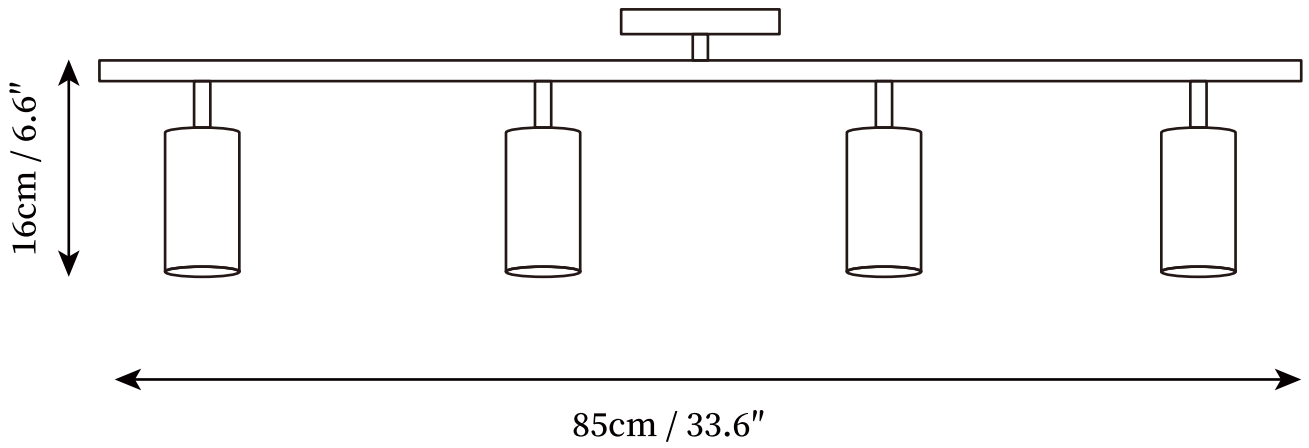

SPECIFICATION SHEET

SPECIFICATION DETAILS

*For custom options, consult factory for details

Fixture Dimensions	L 2.4" x H 6.6"
Light source	E26 or E27. (bulb not included)
Wattage	MAX 40W incandescent bulb or LED equivalent.
Voltage	AC 110-240V
Mounting	Hardwired.
Dimming	Compatible with dimmable bulbs (bulb not included)
Control method	Compatible with common wall switches (not included)
Finishes	Wood color, Walnut color.
Shade Details	White.
Material	Metal, Glass, Wood.

SPECIFICATION SHEET

SPECIFICATION DETAILS

*For custom options, consult factory for details

Fixture Dimensions	L 14" x H 6.6"
Light source	E26 or E27. (bulb not included)
Wattage	MAX 40W incandescent bulb or LED equivalent.
Voltage	AC 110-240V
Mounting	Hardwired.
Dimming	Compatible with dimmable bulbs (bulb not included)
Control method	Compatible with common wall switches(not included)
Finishes	Wood color, Walnut color.
Shade Details	White.
Material	Metal, Glass, Wood.

SPECIFICATION SHEET

SPECIFICATION DETAILS

*For custom options, consult factory for details

Fixture Dimensions	L 24.8" x H 6.6"
Light source	E26 or E27. (bulb not included)
Wattage	MAX 40W incandescent bulb or LED equivalent.
Voltage	AC 110-240V
Mounting	Hardwired.
Dimming	Compatible with dimmable bulbs (bulb not included)
Control method	Compatible with common wall switches (not included)
Finishes	Wood color, Walnut color.
Shade Details	White.
Material	Metal, Glass, Wood.

SPECIFICATION SHEET

SPECIFICATION DETAILS

*For custom options, consult factory for details

Fixture Dimensions	L 33.6" x H 6.6"
Light source	E26 or E27. (bulb not included)
Wattage	MAX 40W incandescent bulb or LED equivalent.
Voltage	AC 110-240V
Mounting	Hardwired.
Dimming	Compatible with dimmable bulbs (bulb not included)
Control method	Compatible with common wall switches (not included)
Finishes	Wood color, Walnut color.
Shade Details	White.
Material	Metal, Glass, Wood.