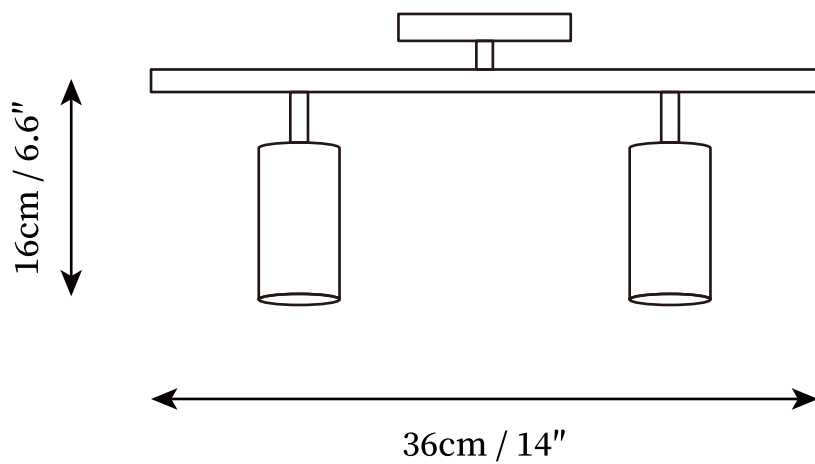

SPECIFICATION SHEET

SPECIFICATION DETAILS

*For custom options, consult factory for details

Fixture Dimensions	L 2.4" x H 6.6"
Light source	E26 or E27. (bulb not included)
Wattage	MAX 40W incandescent bulb or LED equivalent.
Voltage	AC 110-240V
Mounting	Hardwired.
Dimming	Compatible with dimmable bulbs (bulb not included)
Control method	Compatible with common wall switches (not included)
Finishes	Wood color, Walnut color.
Shade Details	White.
Material	Metal, Glass, Wood.

SPECIFICATION SHEET

SPECIFICATION DETAILS

*For custom options, consult factory for details

Fixture Dimensions	L 14" x H 6.6"
Light source	E26 or E27. (bulb not included)
Wattage	MAX 40W incandescent bulb or LED equivalent.
Voltage	AC 110-240V
Mounting	Hardwired.
Dimming	Compatible with dimmable bulbs (bulb not included)
Control method	Compatible with common wall switches(not included)
Finishes	Wood color, Walnut color.
Shade Details	White.
Material	Metal, Glass, Wood.

SPECIFICATION SHEET

SPECIFICATION DETAILS

*For custom options, consult factory for details

Fixture Dimensions	L 24.8" x H 6.6"
Light source	E26 or E27. (bulb not included)
Wattage	MAX 40W incandescent bulb or LED equivalent.
Voltage	AC 110-240V
Mounting	Hardwired.
Dimming	Compatible with dimmable bulbs (bulb not included)
Control method	Compatible with common wall switches (not included)
Finishes	Wood color, Walnut color.
Shade Details	White.
Material	Metal, Glass, Wood.

SPECIFICATION SHEET

SPECIFICATION DETAILS

*For custom options, consult factory for details

Fixture Dimensions	L 33.6" x H 6.6"
Light source	E26 or E27. (bulb not included)
Wattage	MAX 40W incandescent bulb or LED equivalent.
Voltage	AC 110-240V
Mounting	Hardwired.
Dimming	Compatible with dimmable bulbs (bulb not included)
Control method	Compatible with common wall switches (not included)
Finishes	Wood color, Walnut color.
Shade Details	White.
Material	Metal, Glass, Wood.