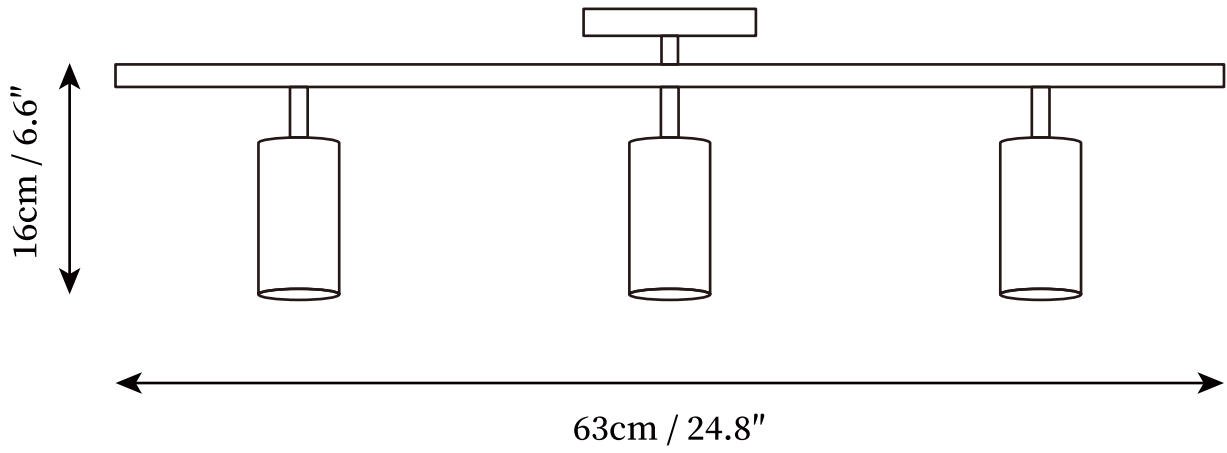

SPECIFICATION SHEET

SPECIFICATION DETAILS

*For custom options, consult factory for details

Fixture Dimensions	L 2.4" x H 6.6"
Light source	E26 or E27. (bulb not included)
Wattage	MAX 40W incandescent bulb or LED equivalent.
Voltage	AC 110-240V
Mounting	Hardwired.
Dimming	Compatible with dimmable bulbs (bulb not included)
Control method	Compatible with common wall switches (not included)
Finishes	Wood color, Walnut color.
Shade Details	White.
Material	Metal, Glass, Wood.

SPECIFICATION SHEET

SPECIFICATION DETAILS

*For custom options, consult factory for details

Fixture Dimensions	L 14" x H 6.6"
Light source	E26 or E27. (bulb not included)
Wattage	MAX 40W incandescent bulb or LED equivalent.
Voltage	AC 110-240V
Mounting	Hardwired.
Dimming	Compatible with dimmable bulbs (bulb not included)
Control method	Compatible with common wall switches(not included)
Finishes	Wood color, Walnut color.
Shade Details	White.
Material	Metal, Glass, Wood.

SPECIFICATION SHEET

SPECIFICATION DETAILS

*For custom options, consult factory for details

Fixture Dimensions	L 24.8" x H 6.6"
Light source	E26 or E27. (bulb not included)
Wattage	MAX 40W incandescent bulb or LED equivalent.
Voltage	AC 110-240V
Mounting	Hardwired.
Dimming	Compatible with dimmable bulbs (bulb not included)
Control method	Compatible with common wall switches (not included)
Finishes	Wood color, Walnut color.
Shade Details	White.
Material	Metal, Glass, Wood.

SPECIFICATION SHEET

SPECIFICATION DETAILS

*For custom options, consult factory for details

Fixture Dimensions	L 33.6" x H 6.6"
Light source	E26 or E27. (bulb not included)
Wattage	MAX 40W incandescent bulb or LED equivalent.
Voltage	AC 110-240V
Mounting	Hardwired.
Dimming	Compatible with dimmable bulbs (bulb not included)
Control method	Compatible with common wall switches (not included)
Finishes	Wood color, Walnut color.
Shade Details	White.
Material	Metal, Glass, Wood.