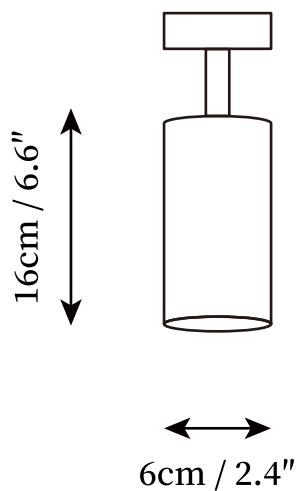

SPECIFICATION SHEET

SPECIFICATION DETAILS

*For custom options, consult factory for details

Fixture Dimensions	L 2.4" x H 6.6"
Light source	E26 or E27. (bulb not included)
Wattage	MAX 40W incandescent bulb or LED equivalent.
Voltage	AC 110-240V
Mounting	Hardwired.
Dimming	Compatible with dimmable bulbs (bulb not included)
Control method	Compatible with common wall switches (not included)
Finishes	Wood color, Walnut color.
Shade Details	White.
Material	Metal, Glass, Wood.

SPECIFICATION SHEET

SPECIFICATION DETAILS

*For custom options, consult factory for details

Fixture Dimensions	L 14" x H 6.6"
Light source	E26 or E27. (bulb not included)
Wattage	MAX 40W incandescent bulb or LED equivalent.
Voltage	AC 110-240V
Mounting	Hardwired.
Dimming	Compatible with dimmable bulbs (bulb not included)
Control method	Compatible with common wall switches(not included)
Finishes	Wood color, Walnut color.
Shade Details	White.
Material	Metal, Glass, Wood.

SPECIFICATION SHEET

SPECIFICATION DETAILS

*For custom options, consult factory for details

Fixture Dimensions	L 24.8" x H 6.6"
Light source	E26 or E27. (bulb not included)
Wattage	MAX 40W incandescent bulb or LED equivalent.
Voltage	AC 110-240V
Mounting	Hardwired.
Dimming	Compatible with dimmable bulbs (bulb not included)
Control method	Compatible with common wall switches (not included)
Finishes	Wood color, Walnut color.
Shade Details	White.
Material	Metal, Glass, Wood.

SPECIFICATION SHEET

SPECIFICATION DETAILS

*For custom options, consult factory for details

Fixture Dimensions	L 33.6" x H 6.6"
Light source	E26 or E27. (bulb not included)
Wattage	MAX 40W incandescent bulb or LED equivalent.
Voltage	AC 110-240V
Mounting	Hardwired.
Dimming	Compatible with dimmable bulbs (bulb not included)
Control method	Compatible with common wall switches (not included)
Finishes	Wood color, Walnut color.
Shade Details	White.
Material	Metal, Glass, Wood.