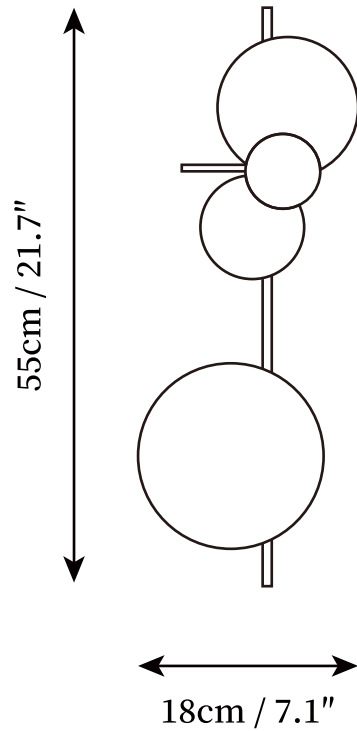

SPECIFICATION SHEET

SPECIFICATION DETAILS

*For custom options, consult factory for details

Fixture Dimensions	D 7.1" x H 21.7"
Light source	Integrated LED
Wattage	~8 Watts
Voltage	AC 110-240V
Dimming	Not supported
CRI(Ra)	90+CRI
Mounting	Hardwired.
LED Rated Life	30000 hours
Color Temperature	Warm Light (3000K), Neutral Light (4000K), Cool Light (6000K)
Control method	Compatible with common wall switches(not included)
Finishes	Electric Blue, Indian Red, Plum, Cedar Green
Shade Details	Electric Blue, Indian Red, Plum, Cedar Green
Material	Metal, Iron

SPECIFICATION SHEET

SPECIFICATION DETAILS

*For custom options, consult factory for details

Fixture Dimensions	D 12.6" x H 38.6"
Light source	Integrated LED
Wattage	~8 Watts
Voltage	AC 110-240V
Dimming	Not supported
CRI(Ra)	90+CRI
Mounting	Hardwired.
LED Rated Life	30000 hours
Color Temperature	Warm Light (3000K), Neutral Light (4000K), Cool Light (6000K)
Control method	Compatible with common wall switches (not included)
Finishes	Electric Blue, Indian Red, Plum, Cedar Green
Shade Details	Electric Blue, Indian Red, Plum, Cedar Green
Material	Metal, Iron