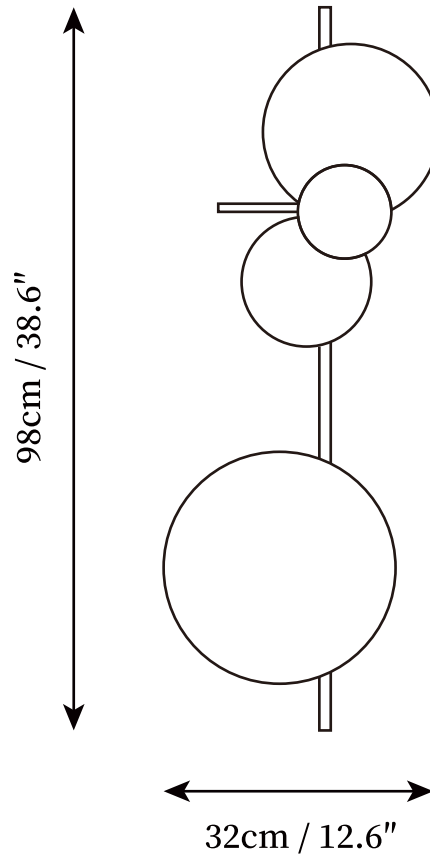

SPECIFICATION SHEET

SPECIFICATION DETAILS

*For custom options, consult factory for details

Fixture Dimensions	D 7.1" x H 21.7"
Light source	Integrated LED
Wattage	~8 Watts
Voltage	AC 110-240V
Dimming	Not supported
CRI(Ra)	90+CRI
Mounting	Hardwired.
LED Rated Life	30000 hours
Color Temperature	Warm Light (3000K), Neutral Light (4000K), Cool Light (6000K)
Control method	Compatible with common wall switches(not included)
Finishes	Electric Blue, Indian Red, Plum, Cedar Green
Shade Details	Electric Blue, Indian Red, Plum, Cedar Green
Material	Metal, Iron

SPECIFICATION SHEET

SPECIFICATION DETAILS

*For custom options, consult factory for details

Fixture Dimensions	D 12.6" x H 38.6"
Light source	Integrated LED
Wattage	~8 Watts
Voltage	AC 110-240V
Dimming	Not supported
CRI(Ra)	90+CRI
Mounting	Hardwired.
LED Rated Life	30000 hours
Color Temperature	Warm Light (3000K), Neutral Light (4000K), Cool Light (6000K)
Control method	Compatible with common wall switches (not included)
Finishes	Electric Blue, Indian Red, Plum, Cedar Green
Shade Details	Electric Blue, Indian Red, Plum, Cedar Green
Material	Metal, Iron