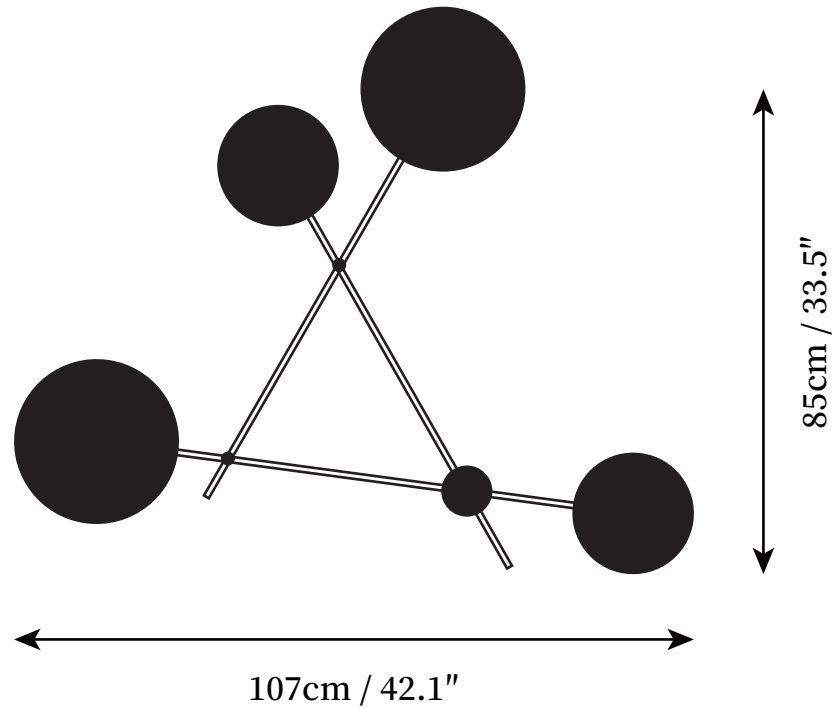

## SPECIFICATION DETAILS

\*For custom options, consult factory for details

<b>Fixture Dimensions</b>	D 32.7" x H 25.6"
<b>Light source</b>	Integrated LED
<b>Wattage</b>	~15W
<b>Voltage</b>	AC 110-240V
<b>Color Temperature</b>	3000K
<b>CRI(Ra)</b>	80CRI
<b>Mounting</b>	Wall
<b>Driver Required</b>	Yes
<b>Optional Color Temps</b>	Warm White (3000K), Cool White (6000K), Daylight (4000K)
<b>LED Rated Life</b>	30000 hours
<b>Dimming</b>	Dimming is not supported
<b>Finishes</b>	Black, Gray + Black
<b>Shade Details</b>	Black, Gray + Black
<b>Material</b>	Metal, Iron, Acrylic
<b>Wire Length</b>	NO
<b>Wire Type</b>	NO

## SPECIFICATION DETAILS

\*For custom options, consult factory for details

<b>Fixture Dimensions</b>	D 42.1" x H 33.5"
<b>Light source</b>	Integrated LED
<b>Wattage</b>	~15W
<b>Voltage</b>	AC 110-240V
<b>Color Temperature</b>	3000K
<b>CRI(Ra)</b>	80CRI
<b>Mounting</b>	Wall
<b>Driver Required</b>	Yes
<b>Optional Color Temps</b>	Warm White (3000K), Cool White (6000K), Daylight (4000K)
<b>LED Rated Life</b>	30000 hours
<b>Dimming</b>	Dimming is not supported
<b>Finishes</b>	Black, Gray + Black
<b>Shade Details</b>	Black, Gray + Black
<b>Material</b>	Metal, Iron, Acrylic
<b>Wire Length</b>	NO
<b>Wire Type</b>	NO