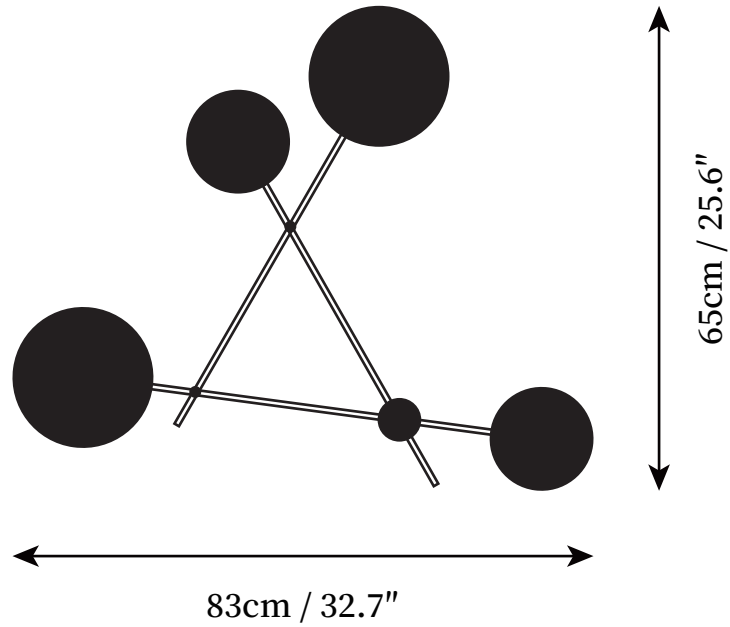

## SPECIFICATION DETAILS

\*For custom options, consult factory for details

<b>Fixture Dimensions</b>	D 32.7" x H 25.6"
<b>Light source</b>	Integrated LED
<b>Wattage</b>	~15W
<b>Voltage</b>	AC 110-240V
<b>Color Temperature</b>	3000K
<b>CRI(Ra)</b>	80CRI
<b>Mounting</b>	Wall
<b>Driver Required</b>	Yes
<b>Optional Color Temps</b>	Warm White (3000K), Cool White (6000K), Daylight (4000K)
<b>LED Rated Life</b>	30000 hours
<b>Dimming</b>	Dimming is not supported
<b>Finishes</b>	Black, Gray + Black
<b>Shade Details</b>	Black, Gray + Black
<b>Material</b>	Metal, Iron, Acrylic
<b>Wire Length</b>	NO
<b>Wire Type</b>	NO

## SPECIFICATION DETAILS

\*For custom options, consult factory for details

<b>Fixture Dimensions</b>	D 42.1" x H 33.5"
<b>Light source</b>	Integrated LED
<b>Wattage</b>	~15W
<b>Voltage</b>	AC 110-240V
<b>Color Temperature</b>	3000K
<b>CRI(Ra)</b>	80CRI
<b>Mounting</b>	Wall
<b>Driver Required</b>	Yes
<b>Optional Color Temps</b>	Warm White (3000K), Cool White (6000K), Daylight (4000K)
<b>LED Rated Life</b>	30000 hours
<b>Dimming</b>	Dimming is not supported
<b>Finishes</b>	Black, Gray + Black
<b>Shade Details</b>	Black, Gray + Black
<b>Material</b>	Metal, Iron, Acrylic
<b>Wire Length</b>	NO
<b>Wire Type</b>	NO