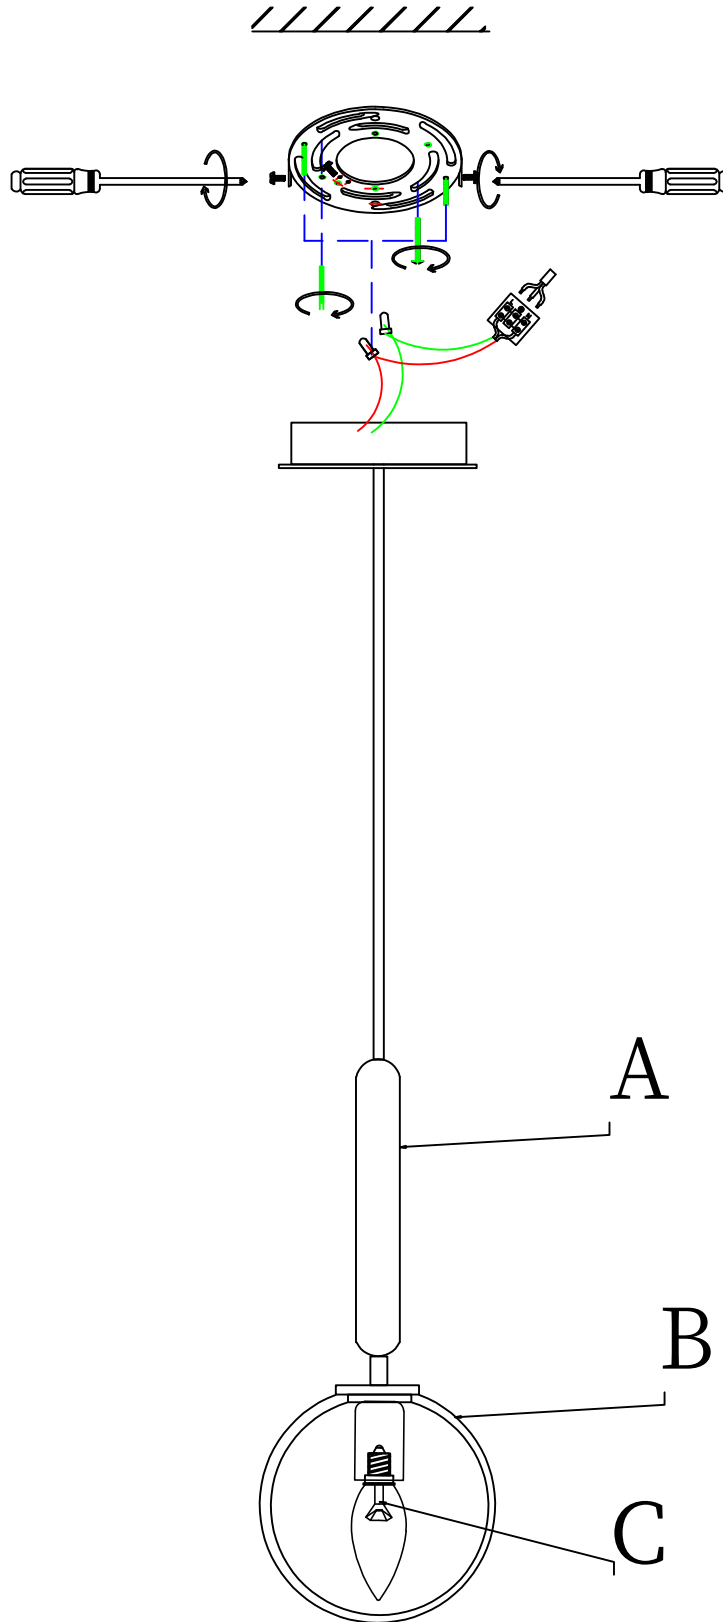

- (A) Lamp Body
- (B) Glass Body
- (C) Bulbs

Installation Hardware Kit			
①	②	③	④
			

- (A) Mounting Plate(1)
- (B) Connection Rods(4)
- (C) Mounting Screws(4)
- (D) Canopy(1)
- (E) Nuts(4)
- (F) Caps(4)
- (G) T-Wrench(1)
- (H) Lamp Body
- (I) Glass Body
- (J) Bulb

Installation Hardware Kit			
①	②	③	○
