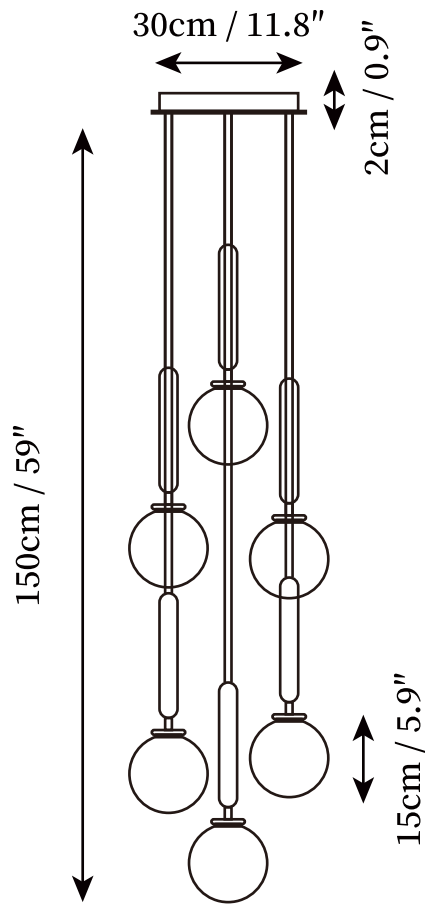

SPECIFICATION SHEET

SPECIFICATION DETAILS

*For custom options, consult factory for details

Fixture Dimensions	D 11.8" x H 16.9"
Light source	E14 (bulb not included).
Wattage	MAX 15W incandescent bulb or LED equivalent.
Voltage	AC 110-240V
Mounting	Hardwired.
Dimming	Compatible with dimmable bulbs (bulb not included)
Control method	Compatible with common wall switches (not included)
Finishes	Gold, Black.
Shade Details	White, Clear.
Material	Metal, Iron, Glass.
Wire Length	The standard length of the suspended wire is 59" (150 cm) and the length is adjustable.