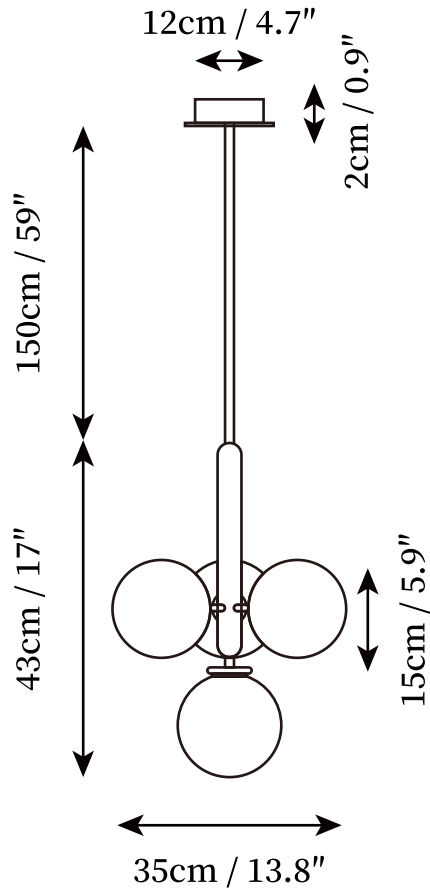

SPECIFICATION SHEET

SPECIFICATION DETAILS

*For custom options, consult factory for details

Fixture Dimensions	D 5.9" x H 13.8"
Light source	E14 (bulb not included).
Wattage	MAX 15W incandescent bulb or LED equivalent.
Voltage	AC 110-240V
Mounting	Hardwired.
Dimming	Compatible with dimmable bulbs (bulb not included)
Control method	Compatible with common wall switches (not included)
Finishes	Gold, Black.
Shade Details	White, Clear.
Material	Metal, Iron, Glass.
Wire Length	The standard length of the suspended wire is 59 "(150 cm) and the length is adjustable.

SPECIFICATION SHEET

SPECIFICATION DETAILS

*For custom options, consult factory for details

Fixture Dimensions	D 7.9" x H 59"
Light source	E14 (bulb not included).
Wattage	MAX 15W incandescent bulb or LED equivalent.
Voltage	AC 110-240V
Mounting	Hardwired.
Dimming	Compatible with dimmable bulbs (bulb not included)
Control method	Compatible with common wall switches (not included)
Finishes	Gold, Black.
Shade Details	White, Clear.
Material	Metal, Iron, Glass.
Wire Length	The standard length of the suspended wire is 59 "(150 cm) and the length is adjustable.

SPECIFICATION SHEET

SPECIFICATION DETAILS

*For custom options, consult factory for details

Fixture Dimensions	D 13.8" x H 16.9"
Light source	E14 (bulb not included).
Wattage	MAX 15W incandescent bulb or LED equivalent.
Voltage	AC 110-240V
Mounting	Hardwired.
Dimming	Compatible with dimmable bulbs (bulb not included)
Control method	Compatible with common wall switches (not included)
Finishes	Gold, Black.
Shade Details	White, Clear.
Material	Metal, Iron, Glass.
Wire Length	The standard length of the suspended wire is 59 "(150 cm) and the length is adjustable.