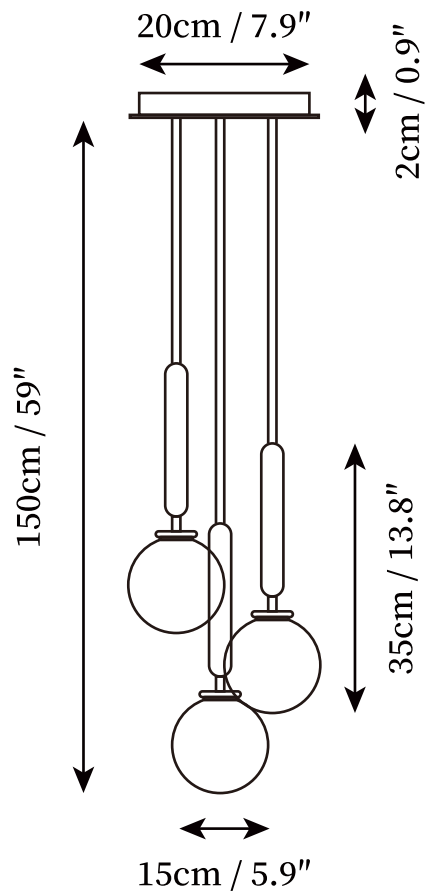

SPECIFICATION SHEET

SPECIFICATION DETAILS

*For custom options, consult factory for details

Fixture Dimensions	D 5.9" x H 13.8"
Light source	E14 (bulb not included).
Wattage	MAX 15W incandescent bulb or LED equivalent.
Voltage	AC 110-240V
Mounting	Hardwired.
Dimming	Compatible with dimmable bulbs (bulb not included)
Control method	Compatible with common wall switches (not included)
Finishes	Gold, Black.
Shade Details	White, Clear.
Material	Metal, Iron, Glass.
Wire Length	The standard length of the suspended wire is 59 "(150 cm) and the length is adjustable.

SPECIFICATION SHEET

SPECIFICATION DETAILS

*For custom options, consult factory for details

Fixture Dimensions	D 7.9" x H 59"
Light source	E14 (bulb not included).
Wattage	MAX 15W incandescent bulb or LED equivalent.
Voltage	AC 110-240V
Mounting	Hardwired.
Dimming	Compatible with dimmable bulbs (bulb not included)
Control method	Compatible with common wall switches (not included)
Finishes	Gold, Black.
Shade Details	White, Clear.
Material	Metal, Iron, Glass.
Wire Length	The standard length of the suspended wire is 59 "(150 cm) and the length is adjustable.

SPECIFICATION SHEET

SPECIFICATION DETAILS

*For custom options, consult factory for details

Fixture Dimensions	D 13.8" x H 16.9"
Light source	E14 (bulb not included).
Wattage	MAX 15W incandescent bulb or LED equivalent.
Voltage	AC 110-240V
Mounting	Hardwired.
Dimming	Compatible with dimmable bulbs (bulb not included)
Control method	Compatible with common wall switches (not included)
Finishes	Gold, Black.
Shade Details	White, Clear.
Material	Metal, Iron, Glass.
Wire Length	The standard length of the suspended wire is 59 "(150 cm) and the length is adjustable.