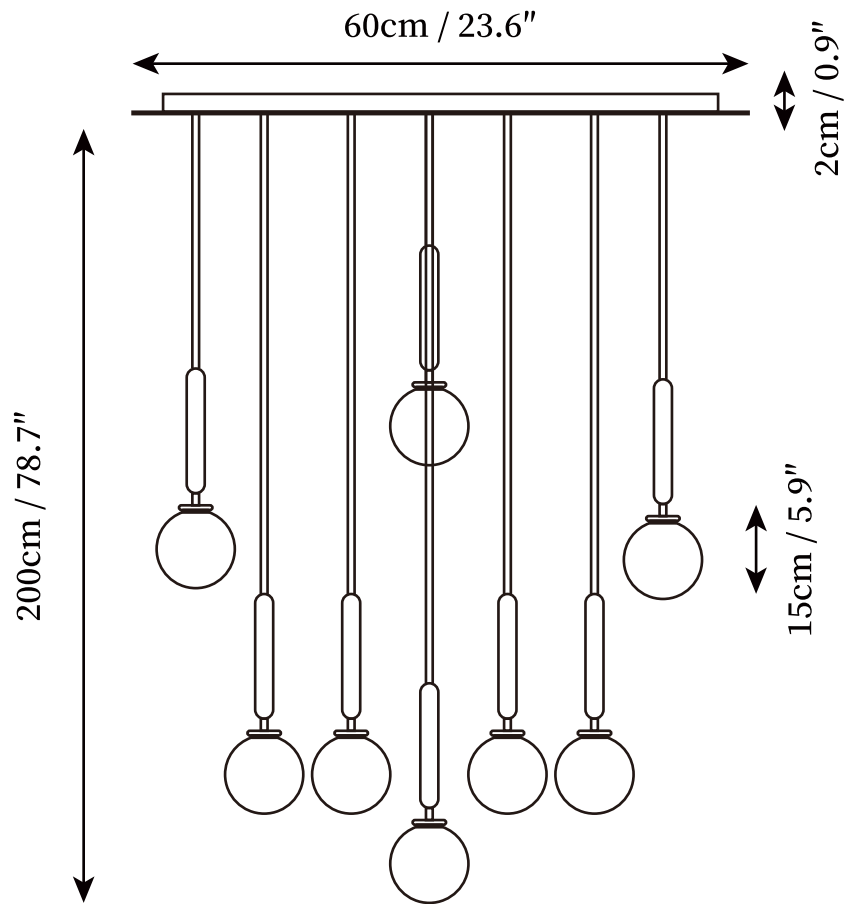

SPECIFICATION SHEET

SPECIFICATION DETAILS

*For custom options, consult factory for details

Fixture Dimensions	D 23.6" x H 78.7"
Light source	E14 (bulb not included).
Wattage	MAX 15W incandescent bulb or LED equivalent.
Voltage	AC 110-240V
Mounting	Hardwired.
Dimming	Compatible with dimmable bulbs (bulb not included)
Control method	Compatible with common wall switches(not included)
Finishes	Gold, Black.
Shade Details	White, Clear.
Material	Metal, Iron, Glass.
Wire Length	The standard length of the suspended wire is 59 "(150 cm) and the length is adjustable.