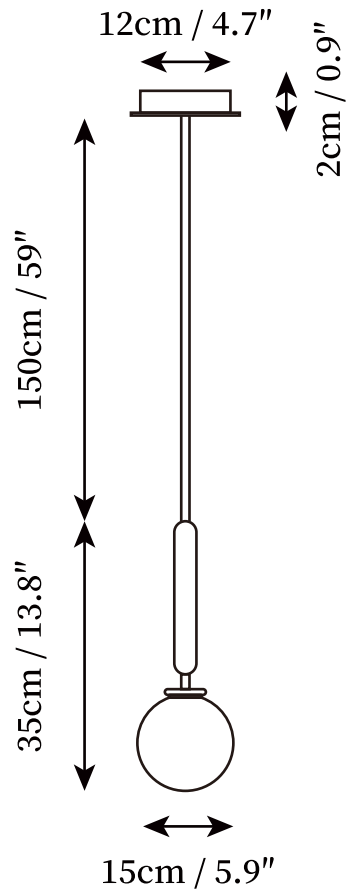

SPECIFICATION SHEET

SPECIFICATION DETAILS

*For custom options, consult factory for details

Fixture Dimensions	D 5.9" x H 13.8"
Light source	E14 (bulb not included).
Wattage	MAX 15W incandescent bulb or LED equivalent.
Voltage	AC 110-240V
Mounting	Hardwired.
Dimming	Compatible with dimmable bulbs (bulb not included)
Control method	Compatible with common wall switches (not included)
Finishes	Gold, Black.
Shade Details	White, Clear.
Material	Metal, Iron, Glass.
Wire Length	The standard length of the suspended wire is 59 "(150 cm) and the length is adjustable.

SPECIFICATION SHEET

SPECIFICATION DETAILS

*For custom options, consult factory for details

Fixture Dimensions	D 7.9" x H 59"
Light source	E14 (bulb not included).
Wattage	MAX 15W incandescent bulb or LED equivalent.
Voltage	AC 110-240V
Mounting	Hardwired.
Dimming	Compatible with dimmable bulbs (bulb not included)
Control method	Compatible with common wall switches (not included)
Finishes	Gold, Black.
Shade Details	White, Clear.
Material	Metal, Iron, Glass.
Wire Length	The standard length of the suspended wire is 59 "(150 cm) and the length is adjustable.

SPECIFICATION SHEET

SPECIFICATION DETAILS

*For custom options, consult factory for details

Fixture Dimensions	D 13.8" x H 16.9"
Light source	E14 (bulb not included).
Wattage	MAX 15W incandescent bulb or LED equivalent.
Voltage	AC 110-240V
Mounting	Hardwired.
Dimming	Compatible with dimmable bulbs (bulb not included)
Control method	Compatible with common wall switches (not included)
Finishes	Gold, Black.
Shade Details	White, Clear.
Material	Metal, Iron, Glass.
Wire Length	The standard length of the suspended wire is 59 "(150 cm) and the length is adjustable.