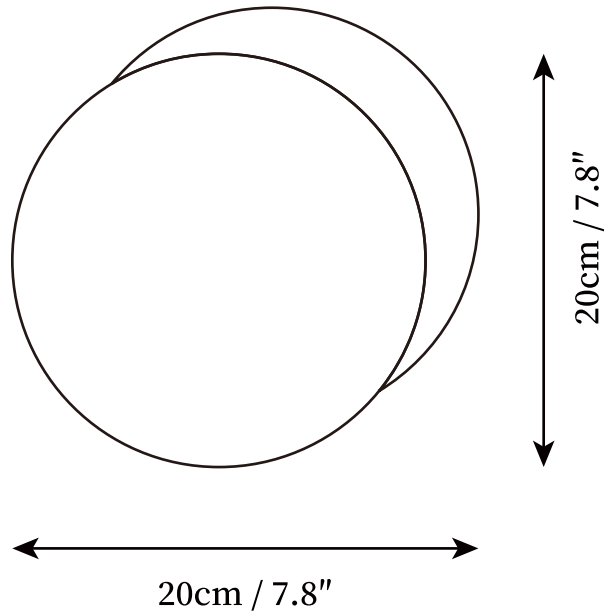

## SPECIFICATION DETAILS

\*For custom options, consult factory for details

<b>Fixture Dimmensions</b>	D 7.8" x H 7.8"
<b>Light source</b>	Integrated LED
<b>Wattage</b>	~5W
<b>Voltage</b>	AC 110-240V
<b>Dimming</b>	Not supported
<b>CRI(Ra)</b>	90+CRI
<b>Mounting</b>	Hardwired.
<b>LED Rated Life</b>	30000 hours
<b>Color Temperature</b>	Warm Light (3000K), Neutral Light (4000K), Cool Light (6000K)
<b>Control method</b>	Hidden switch or push-button switch.
<b>Finishes</b>	Gold, Copper, Black & Gold, Black & Copper, White & Gold, White & Copper
<b>Shade Details</b>	Gold, Copper, Black & Gold, Black & Copper, White & Gold, White & Copper
<b>Material</b>	Metal, Steel.

## SPECIFICATION DETAILS

\*For custom options, consult factory for details

<b>Fixture Dimensions</b>	D 9.8" X H 9.8"
<b>Light source</b>	Integrated LED
<b>Wattage</b>	~5W
<b>Voltage</b>	AC 110-240V
<b>Dimming</b>	Not supported
<b>CRI(Ra)</b>	90+CRI
<b>Mounting</b>	Hardwired.
<b>LED Rated Life</b>	30000 hours
<b>Color Temperature</b>	Warm Light (3000K), Neutral Light (4000K), Cool Light (6000K)
<b>Control method</b>	Hidden switch or push-button switch.
<b>Finishes</b>	Gold, Copper, Black & Gold, Black & Copper, White & Gold, White & Copper
<b>Shade Details</b>	Gold, Copper, Black & Gold, Black & Copper, White & Gold, White & Copper
<b>Material</b>	Metal, Steel.