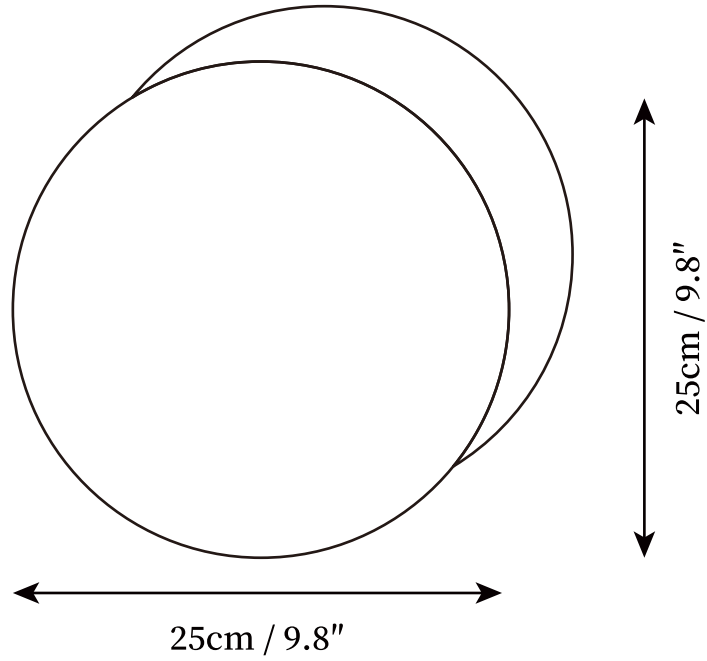

## SPECIFICATION DETAILS

\*For custom options, consult factory for details

<b>Fixture Dimmensions</b>	D 7.8" x H 7.8"
<b>Light source</b>	Integrated LED
<b>Wattage</b>	~5W
<b>Voltage</b>	AC 110-240V
<b>Dimming</b>	Not supported
<b>CRI(Ra)</b>	90+CRI
<b>Mounting</b>	Hardwired.
<b>LED Rated Life</b>	30000 hours
<b>Color Temperature</b>	Warm Light (3000K), Neutral Light (4000K), Cool Light (6000K)
<b>Control method</b>	Hidden switch or push-button switch.
<b>Finishes</b>	Gold, Copper, Black & Gold, Black & Copper, White & Gold, White & Copper
<b>Shade Details</b>	Gold, Copper, Black & Gold, Black & Copper, White & Gold, White & Copper
<b>Material</b>	Metal, Steel.

## SPECIFICATION DETAILS

\*For custom options, consult factory for details

<b>Fixture Dimensions</b>	D 9.8" X H 9.8"
<b>Light source</b>	Integrated LED
<b>Wattage</b>	~5W
<b>Voltage</b>	AC 110-240V
<b>Dimming</b>	Not supported
<b>CRI(Ra)</b>	90+CRI
<b>Mounting</b>	Hardwired.
<b>LED Rated Life</b>	30000 hours
<b>Color Temperature</b>	Warm Light (3000K), Neutral Light (4000K), Cool Light (6000K)
<b>Control method</b>	Hidden switch or push-button switch.
<b>Finishes</b>	Gold, Copper, Black & Gold, Black & Copper, White & Gold, White & Copper
<b>Shade Details</b>	Gold, Copper, Black & Gold, Black & Copper, White & Gold, White & Copper
<b>Material</b>	Metal, Steel.