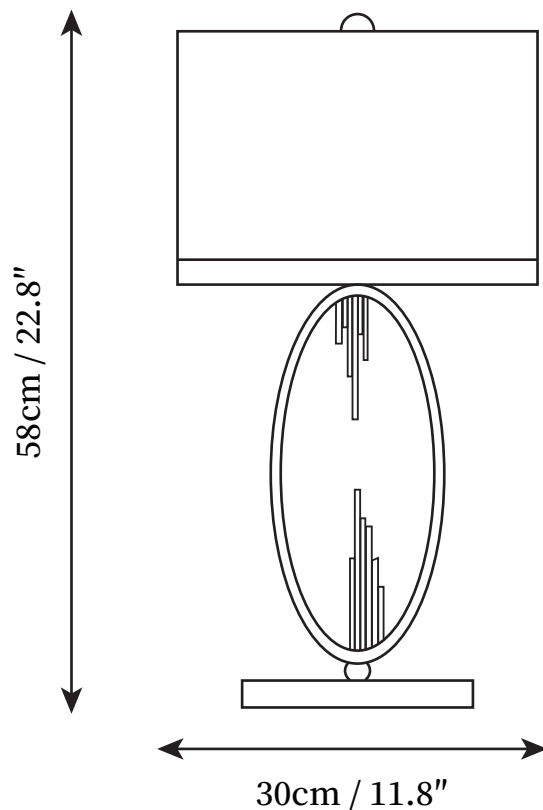

# SPECIFICATION SHEET

---

## SPECIFICATION DETAILS

\*For custom options, consult factory for details

<b>Fixture Dimmensions</b>	D 11.8" x H 22.8"
<b>Light source</b>	E27
<b>Wattage</b>	Max 40W
<b>Voltage</b>	AC 110-240V
<b>Color Temperature</b>	Based on the purchase of light bulbs
<b>CRI(Ra)</b>	80CRI
<b>Mounting</b>	Table
<b>Driver Required</b>	NO
<b>Optional Color Temps</b>	Buy bulbs as needed
<b>LED Rated Life</b>	Based on bulb life (we do not supply bulbs)
<b>Dimming</b>	Dimming is not supported
<b>Finishes</b>	Copper
<b>Shade Details</b>	White
<b>Material</b>	Metal, White linen
<b>Wire Length</b>	59"
<b>Wire Type</b>	Wire with switch plug