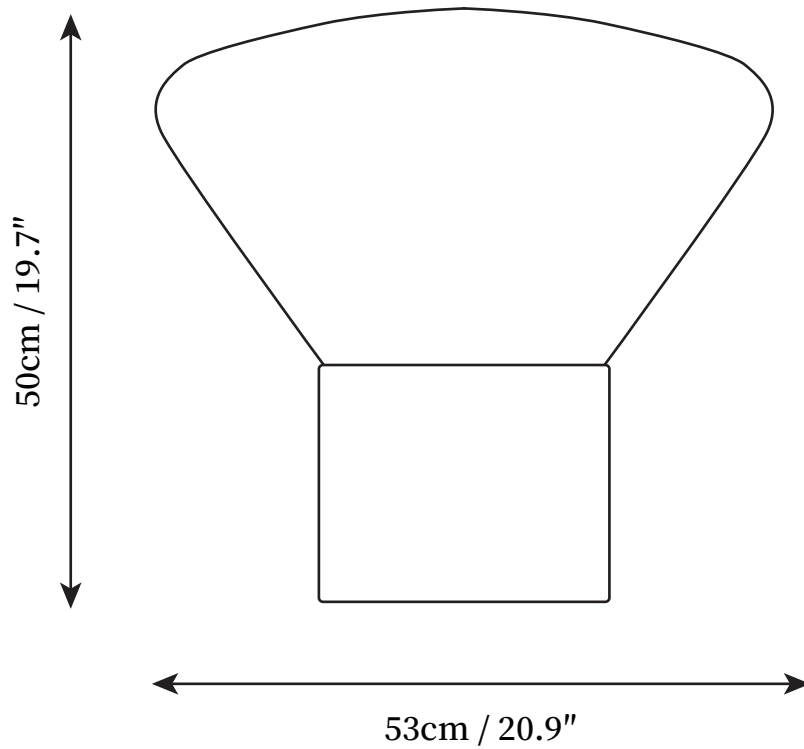

SPECIFICATION SHEET

SPECIFICATION DETAILS

*For custom options, consult factory for details

Fixture Dimensions	D 14.2" x H 13.8"
Light source	E27
Wattage	Max 40W
Voltage	AC 110-240V
Color Temperature	Based on the purchase of light bulbs
CRI(Ra)	80CRI
Mounting	Table
Driver Required	NO
Optional Color Temps	Buy bulbs as needed
LED Rated Life	Based on bulb life (we do not supply bulbs)
Dimming	Dimming is not supported
Finishes	Wooden
Glass Details	Clear, Smoke gray, Amber
Material	Wooden, Blown glass
Wire Length	59"
Wire Type	Wire with switch plug

SPECIFICATION SHEET

SPECIFICATION DETAILS

*For custom options, consult factory for details

Fixture Dimensions	D 20.9" x H 19.7"
Light source	E27
Wattage	Max 40W
Voltage	AC 110-240V
Color Temperature	Based on the purchase of light bulbs
CRI(Ra)	80CRI
Mounting	Table
Driver Required	NO
Optional Color Temps	Buy bulbs as needed
LED Rated Life	Based on bulb life (we do not supply bulbs)
Dimming	Dimming is not supported
Finishes	Wooden
Glass Details	Clear, Smoke gray, Amber
Material	Wooden, Blown glass
Wire Length	59"
Wire Type	Wire with switch plug