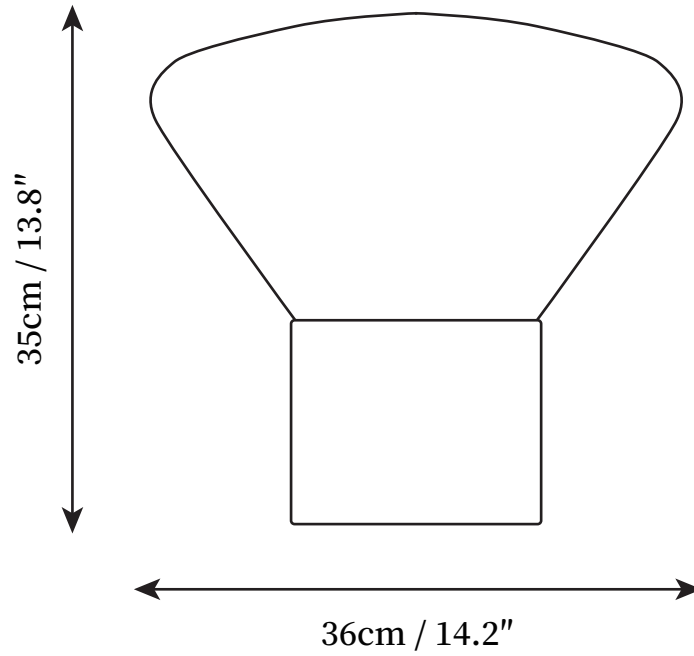

SPECIFICATION SHEET

SPECIFICATION DETAILS

*For custom options, consult factory for details

Fixture Dimensions	D 14.2" x H 13.8"
Light source	E27
Wattage	Max 40W
Voltage	AC 110-240V
Color Temperature	Based on the purchase of light bulbs
CRI(Ra)	80CRI
Mounting	Table
Driver Required	NO
Optional Color Temps	Buy bulbs as needed
LED Rated Life	Based on bulb life (we do not supply bulbs)
Dimming	Dimming is not supported
Finishes	Wooden
Glass Details	Clear, Smoke gray, Amber
Material	Wooden, Blown glass
Wire Length	59"
Wire Type	Wire with switch plug

SPECIFICATION SHEET

SPECIFICATION DETAILS

*For custom options, consult factory for details

Fixture Dimensions	D 20.9" x H 19.7"
Light source	E27
Wattage	Max 40W
Voltage	AC 110-240V
Color Temperature	Based on the purchase of light bulbs
CRI(Ra)	80CRI
Mounting	Table
Driver Required	NO
Optional Color Temps	Buy bulbs as needed
LED Rated Life	Based on bulb life (we do not supply bulbs)
Dimming	Dimming is not supported
Finishes	Wooden
Glass Details	Clear, Smoke gray, Amber
Material	Wooden, Blown glass
Wire Length	59"
Wire Type	Wire with switch plug