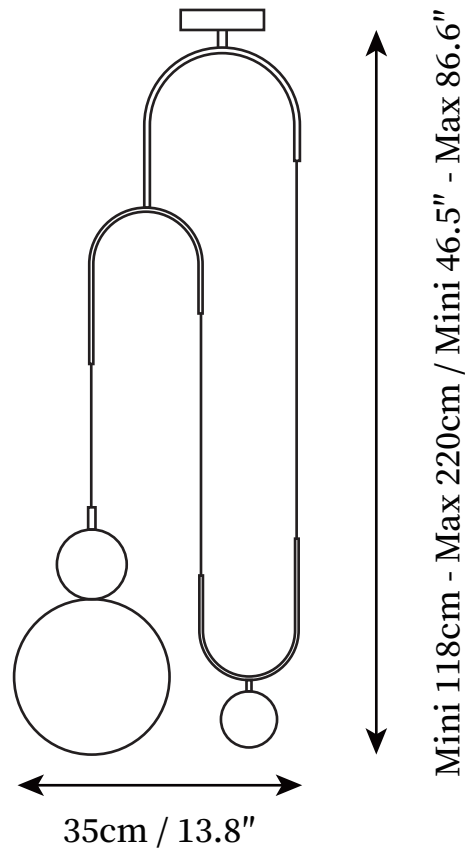

# SPECIFICATION SHEET

---

## SPECIFICATION DETAILS

\*For custom options, consult factory for details

<b>Fixture Dimensions</b>	D 13.8" x H 46.5"
<b>Light source</b>	E27
<b>Wattage</b>	40W
<b>Voltage</b>	AC 110-240V
<b>Color Temperature</b>	Based on the purchase of light bulbs
<b>CRI(Ra)</b>	80CRI
<b>Mounting</b>	Ceiling
<b>Driver Required</b>	NO
<b>Optional Color Temps</b>	Buy bulbs as needed
<b>LED Rated Life</b>	Based on bulb life (we do not supply bulbs)
<b>Dimming</b>	Dimming is not supported
<b>Finishes</b>	Copper, Black
<b>Glass Details</b>	White
<b>Material</b>	Metal, Blown glass
<b>Wire Length</b>	86.6"
<b>Wire Type</b>	Black Coaxial Wire