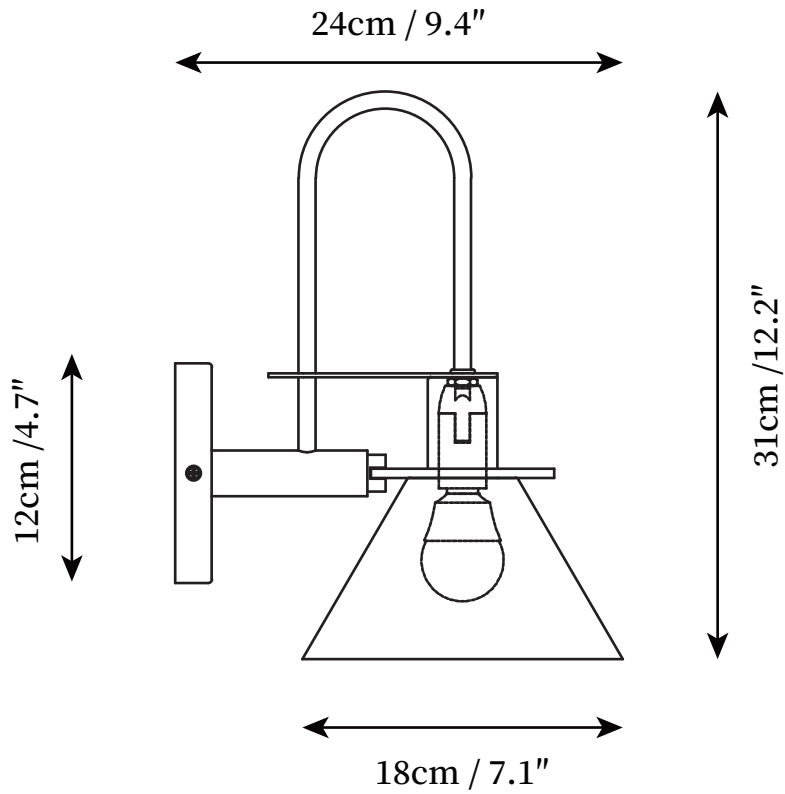

## SPECIFICATION DETAILS

\*For custom options, consult factory for details

<b>Fixture Dimensions</b>	D 9.4" x H 12.2"
<b>Light source</b>	E27
<b>Wattage</b>	40W
<b>Voltage</b>	AC 110-240V
<b>Color Temperature</b>	Based on the purchase of light bulbs
<b>CRI(Ra)</b>	80CRI
<b>Mounting</b>	Wall
<b>Driver Required</b>	NO
<b>Optional Color Temps</b>	Buy bulbs as needed
<b>LED Rated Life</b>	Based on bulb life (we do not supply bulbs)
<b>Dimming</b>	Dimming is not supported
<b>Finishes</b>	Black, Pink, White, Green, Grey, Yellow
<b>Shade Details</b>	Black, Pink, White, Green, Grey, Yellow
<b>Material</b>	Metal, Iron
<b>Wire Length</b>	NO
<b>Wire Type</b>	NO