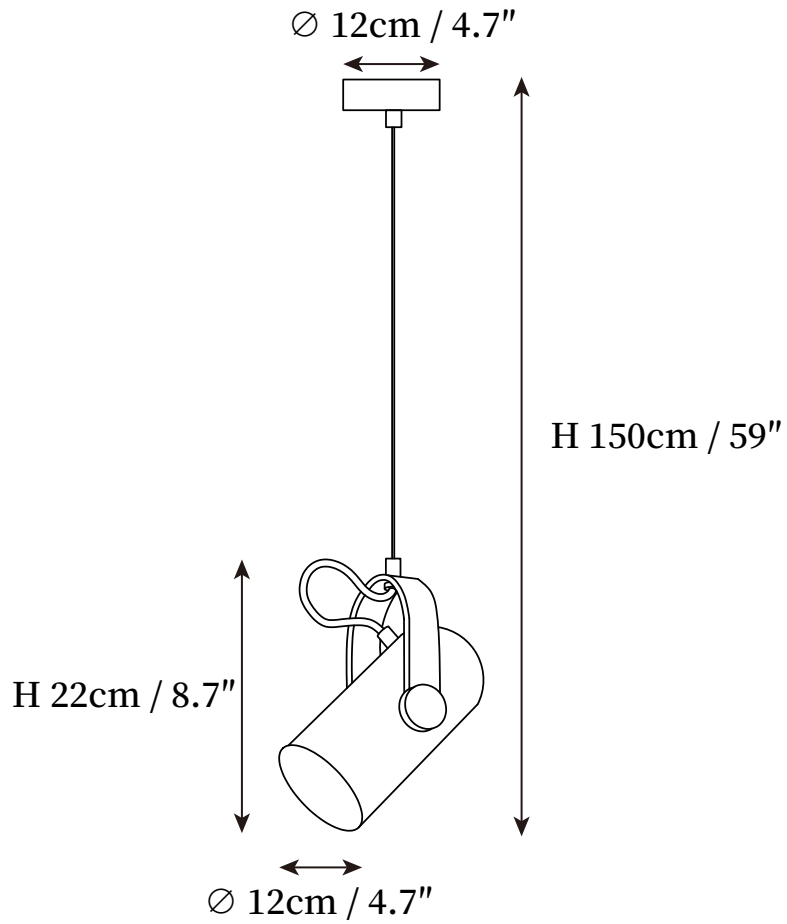

SPECIFICATION SHEET

SPECIFICATION DETAILS

*For custom options, consult factory for details

Fixture Dimensions	D 9.8" x H 4.9
Light source	E26 or E27. (bulb not included).
Wattage	MAX 40W incandescent bulb or LED equivalent.
Voltage	AC 110-240V
Mounting	Hardwired.
Dimming	Compatible with dimmable bulbs (bulb not included)
Control method	Compatible with common wall switches (not included)
Finishes	White, Black.
Shade Details	White, Black.
Material	Metal, Iron.
Wire Length	The standard length of the cord is 59" (150 cm), the length is adjustable.