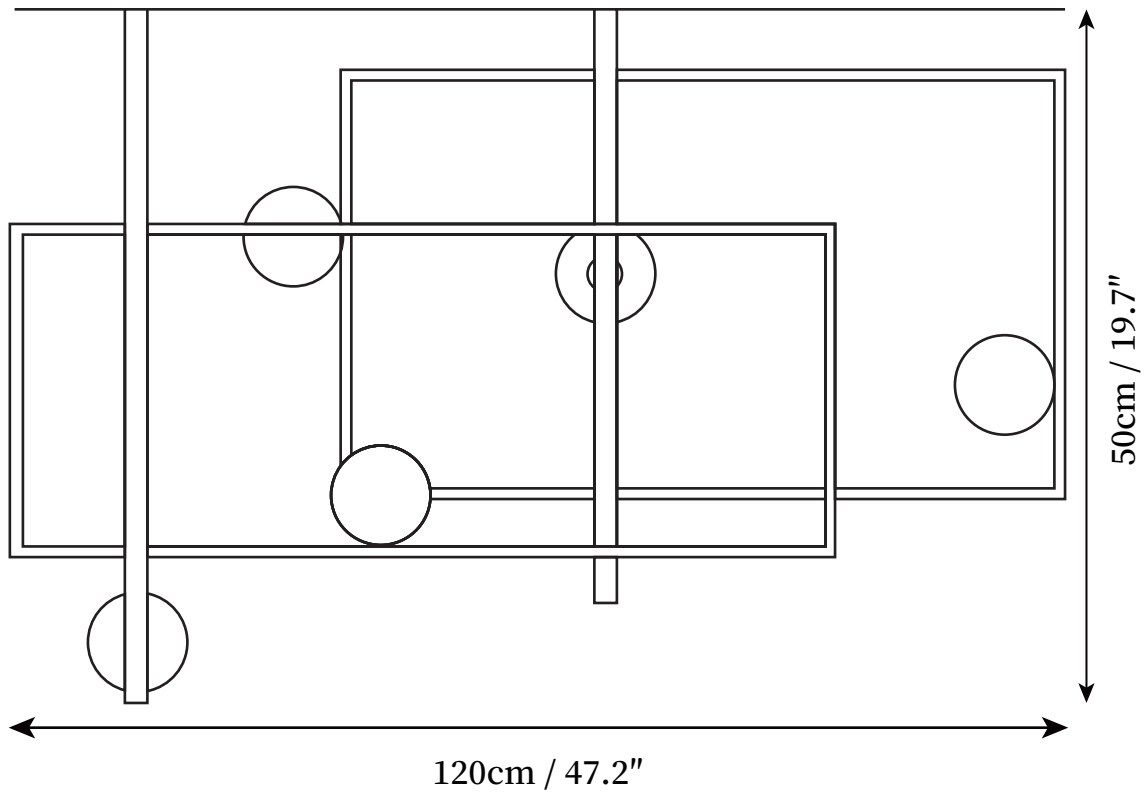

# SPECIFICATION SHEET

## SPECIFICATION DETAILS

\*For custom options, consult factory for details

<b>Fixture Dimensions</b>	D 47.2" x H 19.7"
<b>Light source</b>	G9
<b>Wattage</b>	3W (single light)
<b>Voltage</b>	AC 110-240V
<b>Color Temperature</b>	Based on the purchase of light bulbs
<b>CRI(Ra)</b>	80CRI
<b>Mounting</b>	Ceiling
<b>Driver Required</b>	NO
<b>Optional Color Temps</b>	Buy bulbs as needed
<b>LED Rated Life</b>	Based on bulb life (we do not supply bulbs)
<b>Dimming</b>	Dimming is not supported
<b>Finishes</b>	Copper plating, Black, Gold
<b>Glass Details</b>	White
<b>Material</b>	Iron, Metal, Glass
<b>Chain Length</b>	NO
<b>Chain Type</b>	NO