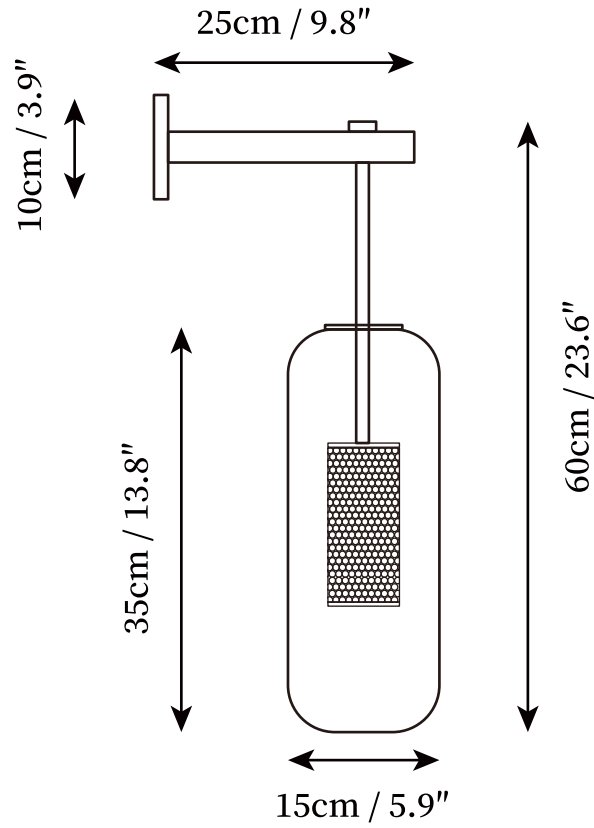

SPECIFICATION SHEET

SPECIFICATION DETAILS

*For custom options, consult factory for details

Fixture Dimensions	Ø 9.8" x H 23.6"
Light source	E26 or E27. (bulb not included)
Wattage	MAX 40W incandescent bulb or LED equivalent.
Voltage	AC 110-240V
Mounting	Hardwired.
Dimming	Compatible with dimmable bulbs (bulb not included)
Control method	Compatible with common wall switches(not included)
Finishes	Black, Copper plated, Gold.
Shade Details	Clear.
Material	Metal, Glass.