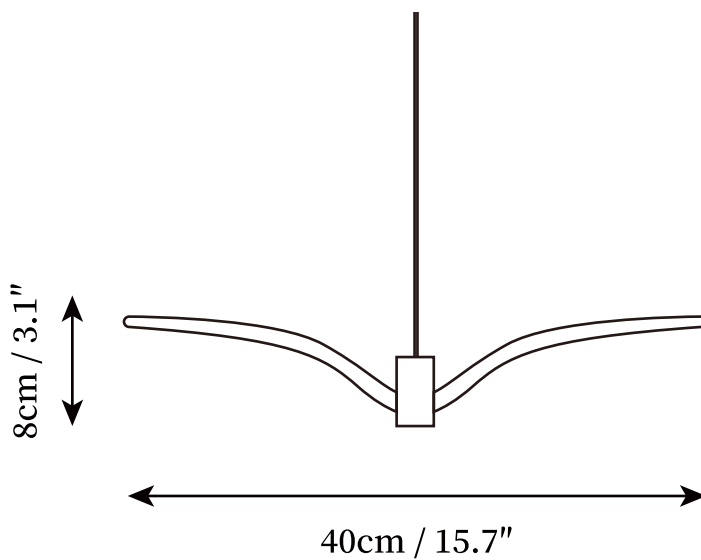

SPECIFICATION SHEET

SPECIFICATION DETAILS

*For custom options, consult factory for details

Fixture Dimensions	D 15" x H 5.1"
Light source	Integrated LED
Wattage	~ 5W
Voltage	AC 110-240V
Mounting	Hardwired.
Dimming	Not supported
Control method	Compatible with common wall switches(not included)
Finishes	White, Black.
Shade Details	White, Black.
Material	Resin, Aluminum alloy, Metal.
Wire Length	The standard length of the suspended wire is 59 "(150 cm) and the length is adjustable.

SPECIFICATION SHEET

SPECIFICATION DETAILS

*For custom options, consult factory for details

Fixture Dimensions	D 12.6" x H 6.3"
Light source	Integrated LED
Wattage	~ 5W
Voltage	AC 110-240V
Mounting	Hardwired.
Dimming	Not supported
Control method	Compatible with common wall switches(not included)
Finishes	White, Black.
Shade Details	White, Black.
Material	Resin, Aluminum alloy, Metal.
Wire Length	The standard length of the suspended wire is 59 "(150 cm) and the length is adjustable.

SPECIFICATION SHEET

SPECIFICATION DETAILS

*For custom options, consult factory for details

Fixture Dimensions	D 15.4" x H 4.7"
Light source	Integrated LED
Wattage	~ 5W
Voltage	AC 110-240V
Mounting	Hardwired.
Dimming	Not supported
Control method	Compatible with common wall switches(not included)
Finishes	White, Black.
Shade Details	White, Black.
Material	Resin, Aluminum alloy, Metal.
Wire Length	The standard length of the suspended wire is 59 "(150 cm) and the length is adjustable.