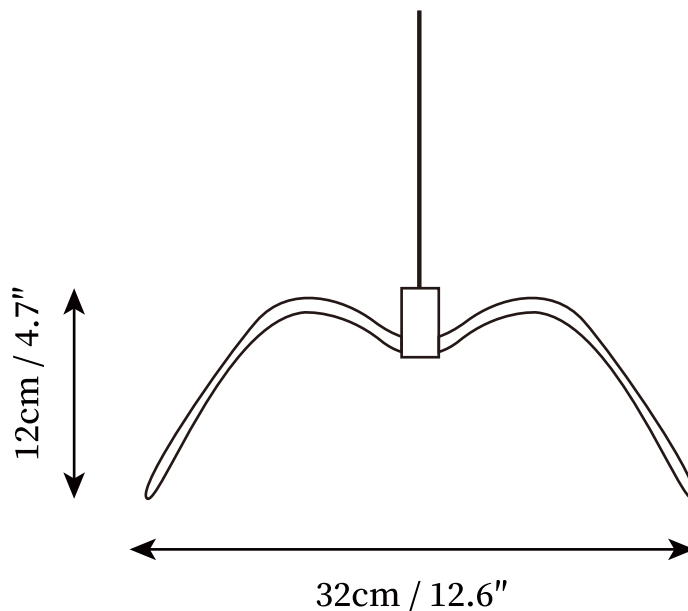

SPECIFICATION SHEET

SPECIFICATION DETAILS

*For custom options, consult factory for details

Fixture Dimensions	D 15" x H 5.1"
Light source	Integrated LED
Wattage	~ 5W
Voltage	AC 110-240V
Mounting	Hardwired.
Dimming	Not supported
Control method	Compatible with common wall switches(not included)
Finishes	White, Black.
Shade Details	White, Black.
Material	Resin, Aluminum alloy, Metal.
Wire Length	The standard length of the suspended wire is 59 "(150 cm) and the length is adjustable.

SPECIFICATION SHEET

SPECIFICATION DETAILS

*For custom options, consult factory for details

Fixture Dimensions	D 12.6" x H 6.3"
Light source	Integrated LED
Wattage	~ 5W
Voltage	AC 110-240V
Mounting	Hardwired.
Dimming	Not supported
Control method	Compatible with common wall switches(not included)
Finishes	White, Black.
Shade Details	White, Black.
Material	Resin, Aluminum alloy, Metal.
Wire Length	The standard length of the suspended wire is 59 "(150 cm) and the length is adjustable.

SPECIFICATION SHEET

SPECIFICATION DETAILS

*For custom options, consult factory for details

Fixture Dimensions	D 15.4" x H 4.7"
Light source	Integrated LED
Wattage	~ 5W
Voltage	AC 110-240V
Mounting	Hardwired.
Dimming	Not supported
Control method	Compatible with common wall switches(not included)
Finishes	White, Black.
Shade Details	White, Black.
Material	Resin, Aluminum alloy, Metal.
Wire Length	The standard length of the suspended wire is 59 "(150 cm) and the length is adjustable.