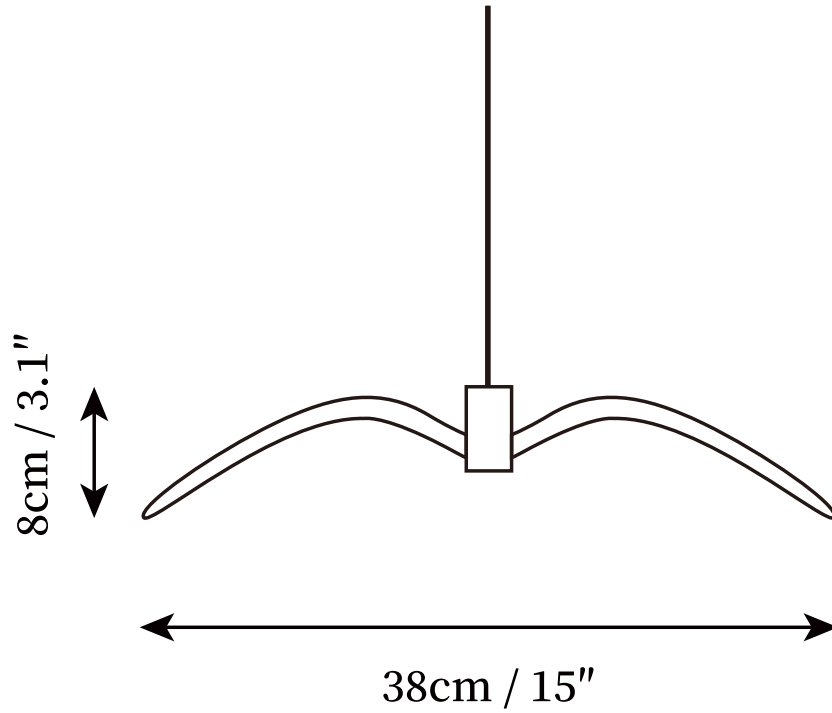

SPECIFICATION SHEET

SPECIFICATION DETAILS

*For custom options, consult factory for details

Fixture Dimensions	D 15" x H 5.1"
Light source	Integrated LED
Wattage	~ 5W
Voltage	AC 110-240V
Mounting	Hardwired.
Dimming	Not supported
Control method	Compatible with common wall switches(not included)
Finishes	White, Black.
Shade Details	White, Black.
Material	Resin, Aluminum alloy, Metal.
Wire Length	The standard length of the suspended wire is 59 "(150 cm) and the length is adjustable.

SPECIFICATION SHEET

SPECIFICATION DETAILS

*For custom options, consult factory for details

Fixture Dimensions	D 12.6" x H 6.3"
Light source	Integrated LED
Wattage	~ 5W
Voltage	AC 110-240V
Mounting	Hardwired.
Dimming	Not supported
Control method	Compatible with common wall switches(not included)
Finishes	White, Black.
Shade Details	White, Black.
Material	Resin, Aluminum alloy, Metal.
Wire Length	The standard length of the suspended wire is 59 "(150 cm) and the length is adjustable.

SPECIFICATION SHEET

SPECIFICATION DETAILS

*For custom options, consult factory for details

Fixture Dimensions	D 15.4" x H 4.7"
Light source	Integrated LED
Wattage	~ 5W
Voltage	AC 110-240V
Mounting	Hardwired.
Dimming	Not supported
Control method	Compatible with common wall switches(not included)
Finishes	White, Black.
Shade Details	White, Black.
Material	Resin, Aluminum alloy, Metal.
Wire Length	The standard length of the suspended wire is 59 "(150 cm) and the length is adjustable.