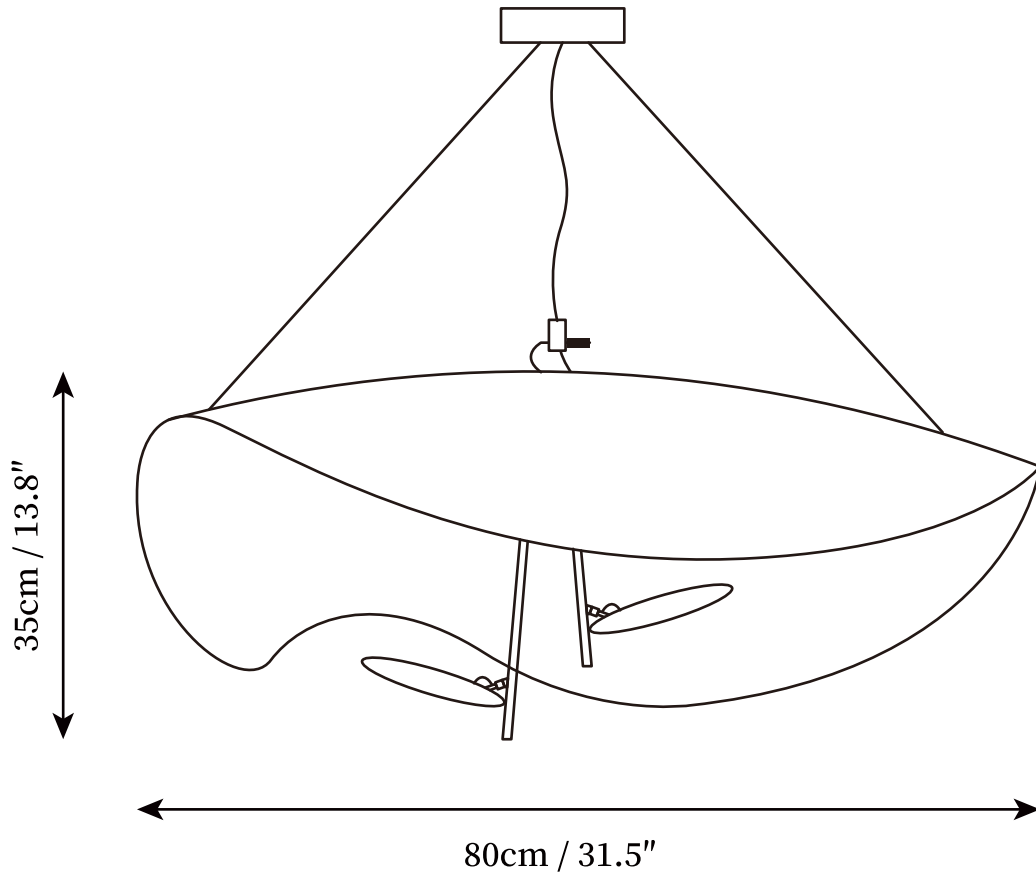

SPECIFICATION SHEET

SPECIFICATION DETAILS

*For custom options, consult factory for details

Fixture Dimensions	D 15.7" x H 10.6"
Light source	Integrated LED
Wattage	~ 8W
Voltage	AC 110-240V
Dimming	Not supported
CRI(Ra)	90+ CRI
Mounting	Hardwired.
LED Rated Life	30000 hours
Color Temperature	Warm Light (3000K), Neutral Light (4000K), Cool Light (6000K)
Control method	Compatible with common wall switches(not included)
Finishes	Black.
Shads Details	White, Black+Gold, White+Gold.
Material	Metal, Steel.
Wire Length	The standard length of the cord is 59" (150 cm), the length is adjustable.

SPECIFICATION SHEET

SPECIFICATION DETAILS

*For custom options, consult factory for details

Fixture Dimensions	D 23.6" x H 11.8"
Light source	Integrated LED
Wattage	~ 12W
Voltage	AC 110-240V
Dimming	Not supported
CRI(Ra)	90+ CRI
Mounting	Hardwired.
LED Rated Life	30000 hours
Color Temperature	Warm Light (3000K), Neutral Light (4000K), Cool Light (6000K)
Control method	Compatible with common wall switches(not included)
Finishes	Black.
Shads Details	White, Black+Gold, White+Gold.

SPECIFICATION SHEET

SPECIFICATION DETAILS

*For custom options, consult factory for details

Fixture Dimensions	D 31.5" x H 13.8"
Light source	Integrated LED
Wattage	~ 24W
Voltage	AC 110-240V
Dimming	Not supported
CRI(Ra)	90+ CRI
Mounting	Hardwired.
LED Rated Life	30000 hours
Color Temperature	Warm Light (3000K), Neutral Light (4000K), Cool Light (6000K)
Control method	Compatible with common wall switches (not included)
Finishes	Black.
Shads Details	White, Black+Gold, White+Gold.
Material	Metal, Steel.
Wire Length	The standard length of the cord is 59" (150 cm), the length is adjustable.