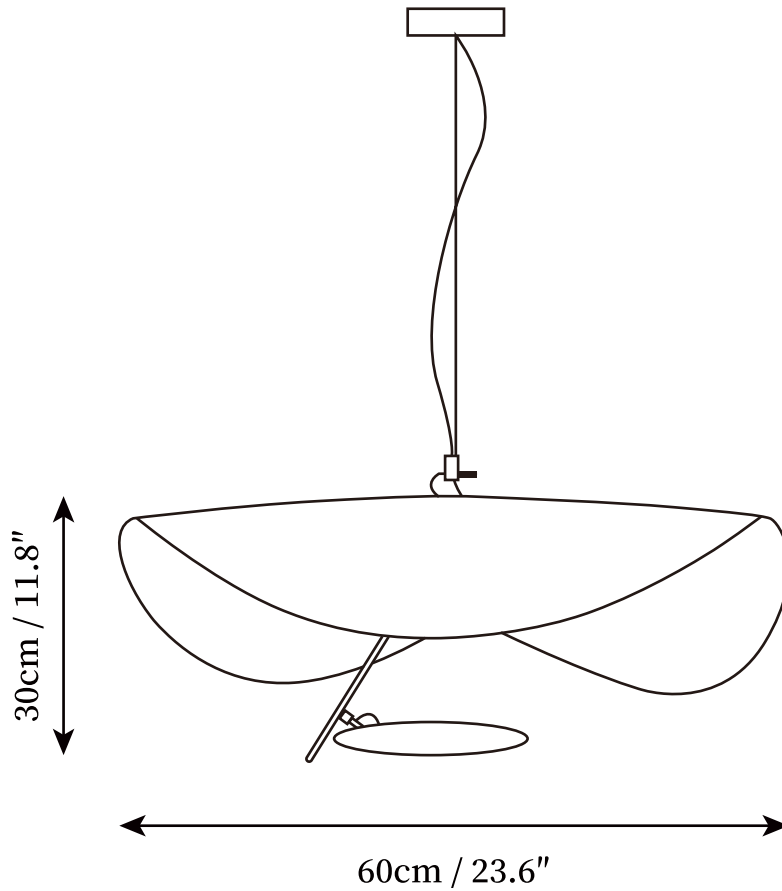

SPECIFICATION SHEET

SPECIFICATION DETAILS

*For custom options, consult factory for details

Fixture Dimensions	D 15.7" x H 10.6"
Light source	Integrated LED
Wattage	~ 8W
Voltage	AC 110-240V
Dimming	Not supported
CRI(Ra)	90+ CRI
Mounting	Hardwired.
LED Rated Life	30000 hours
Color Temperature	Warm Light (3000K), Neutral Light (4000K), Cool Light (6000K)
Control method	Compatible with common wall switches(not included)
Finishes	Black.
Shads Details	White, Black+Gold, White+Gold.
Material	Metal, Steel.
Wire Length	The standard length of the cord is 59" (150 cm), the length is adjustable.

SPECIFICATION SHEET

SPECIFICATION DETAILS

*For custom options, consult factory for details

Fixture Dimensions	D 23.6" x H 11.8"
Light source	Integrated LED
Wattage	~ 12W
Voltage	AC 110-240V
Dimming	Not supported
CRI(Ra)	90+ CRI
Mounting	Hardwired.
LED Rated Life	30000 hours
Color Temperature	Warm Light (3000K), Neutral Light (4000K), Cool Light (6000K)
Control method	Compatible with common wall switches(not included)
Finishes	Black.
Shads Details	White, Black+Gold, White+Gold.

SPECIFICATION SHEET

SPECIFICATION DETAILS

*For custom options, consult factory for details

Fixture Dimensions	D 31.5" x H 13.8"
Light source	Integrated LED
Wattage	~ 24W
Voltage	AC 110-240V
Dimming	Not supported
CRI(Ra)	90+ CRI
Mounting	Hardwired.
LED Rated Life	30000 hours
Color Temperature	Warm Light (3000K), Neutral Light (4000K), Cool Light (6000K)
Control method	Compatible with common wall switches (not included)
Finishes	Black.
Shads Details	White, Black+Gold, White+Gold.
Material	Metal, Steel.
Wire Length	The standard length of the cord is 59" (150 cm), the length is adjustable.