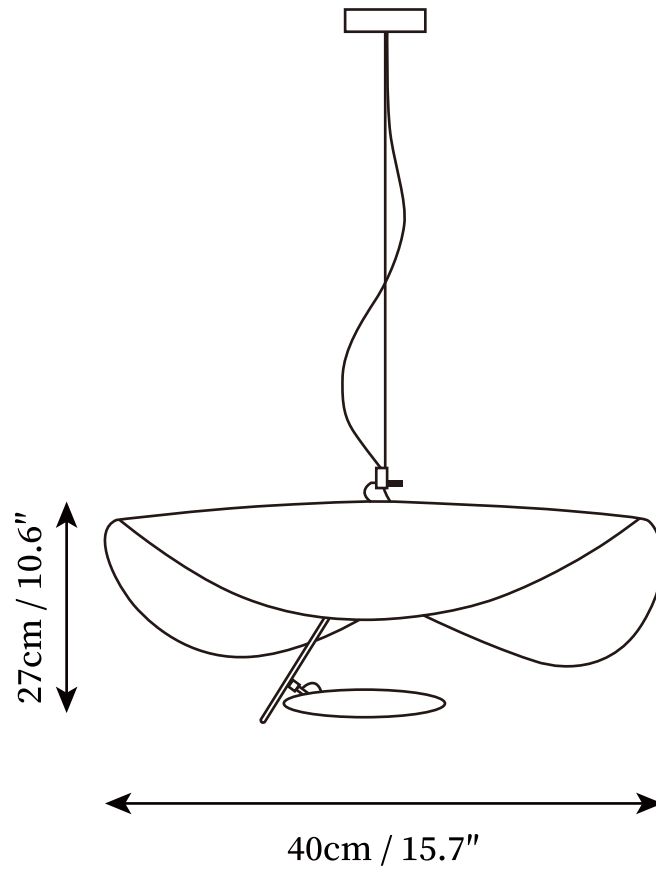

SPECIFICATION SHEET

SPECIFICATION DETAILS

*For custom options, consult factory for details

Fixture Dimensions	D 15.7" x H 10.6"
Light source	Integrated LED
Wattage	~ 8W
Voltage	AC 110-240V
Dimming	Not supported
CRI(Ra)	90+ CRI
Mounting	Hardwired.
LED Rated Life	30000 hours
Color Temperature	Warm Light (3000K), Neutral Light (4000K), Cool Light (6000K)
Control method	Compatible with common wall switches(not included)
Finishes	Black.
Shads Details	White, Black+Gold, White+Gold.
Material	Metal, Steel.
Wire Length	The standard length of the cord is 59" (150 cm), the length is adjustable.

SPECIFICATION SHEET

SPECIFICATION DETAILS

*For custom options, consult factory for details

Fixture Dimensions	D 23.6" x H 11.8"
Light source	Integrated LED
Wattage	~ 12W
Voltage	AC 110-240V
Dimming	Not supported
CRI(Ra)	90+ CRI
Mounting	Hardwired.
LED Rated Life	30000 hours
Color Temperature	Warm Light (3000K), Neutral Light (4000K), Cool Light (6000K)
Control method	Compatible with common wall switches(not included)
Finishes	Black.
Shads Details	White, Black+Gold, White+Gold.

SPECIFICATION SHEET

SPECIFICATION DETAILS

*For custom options, consult factory for details

Fixture Dimensions	D 31.5" x H 13.8"
Light source	Integrated LED
Wattage	~ 24W
Voltage	AC 110-240V
Dimming	Not supported
CRI(Ra)	90+ CRI
Mounting	Hardwired.
LED Rated Life	30000 hours
Color Temperature	Warm Light (3000K), Neutral Light (4000K), Cool Light (6000K)
Control method	Compatible with common wall switches (not included)
Finishes	Black.
Shads Details	White, Black+Gold, White+Gold.
Material	Metal, Steel.
Wire Length	The standard length of the cord is 59" (150 cm), the length is adjustable.