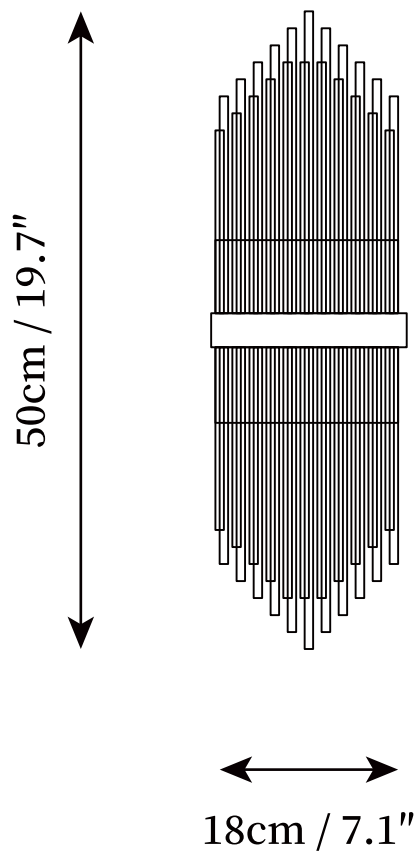

SPECIFICATION SHEET

SPECIFICATION DETAILS

*For custom options, consult factory for details

Fixture Dimensions	D 7.1" x H 19.7"
Light source	E14bulb not included)
Wattage	MAX 15W incandescent bulb or LED equivalent.
Voltage	AC 110-240V
Mounting	Hardwired.
Dimming	Compatible with dimmable bulbs (bulb not included)
Control method	Compatible with common wall switches(not included)
Finishes	Brass
Shade Details	White
Material	Brass, Crystal