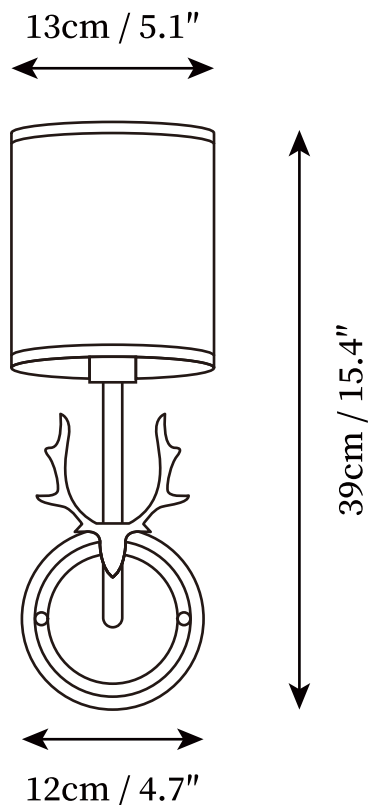

SPECIFICATION SHEET

SPECIFICATION DETAILS

*For custom options, consult factory for details

Fixture Dimensions	D 5.1" x H 15.4"
Light source	E14 (bulb not included)
Wattage	MAX 15W incandescent bulb or LED equivalent.
Voltage	AC 110-240V
Mounting	Hardwired.
Dimming	Compatible with dimmable bulbs (bulb not included)
Control method	Compatible with common wall switches(not included)
Finishes	Brass
Shade Details	Linen (White)
Material	Brass, Cloth lampshade

SPECIFICATION SHEET

SPECIFICATION DETAILS

*For custom options, consult factory for details

Fixture Dimensions	D 11" x H 15.4"
Light source	E14 (bulb not included)
Wattage	MAX 15W incandescent bulb or LED equivalent.
Voltage	AC 110-240V
Mounting	Hardwired.
Dimming	Compatible with dimmable bulbs (bulb not included)
Control method	Compatible with common wall switches (not included)
Finishes	Brass
Shade Details	Linen (White)
Material	Brass, Cloth lampshade