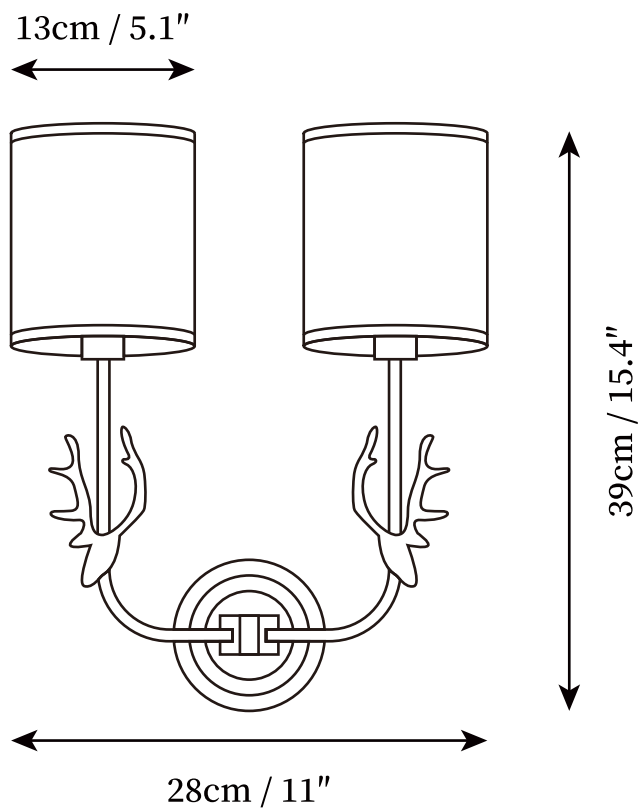

SPECIFICATION SHEET

SPECIFICATION DETAILS

*For custom options, consult factory for details

Fixture Dimensions	D 5.1" x H 15.4"
Light source	E14 (bulb not included)
Wattage	MAX 15W incandescent bulb or LED equivalent.
Voltage	AC 110-240V
Mounting	Hardwired.
Dimming	Compatible with dimmable bulbs (bulb not included)
Control method	Compatible with common wall switches(not included)
Finishes	Brass
Shade Details	Linen (White)
Material	Brass, Cloth lampshade

SPECIFICATION SHEET

SPECIFICATION DETAILS

*For custom options, consult factory for details

Fixture Dimensions	D 11" x H 15.4"
Light source	E14 (bulb not included)
Wattage	MAX 15W incandescent bulb or LED equivalent.
Voltage	AC 110-240V
Mounting	Hardwired.
Dimming	Compatible with dimmable bulbs (bulb not included)
Control method	Compatible with common wall switches (not included)
Finishes	Brass
Shade Details	Linen (White)
Material	Brass, Cloth lampshade