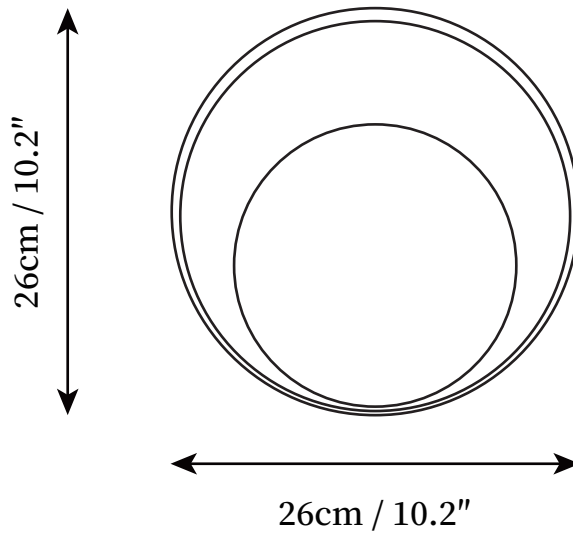

SPECIFICATION SHEET

SPECIFICATION DETAILS

*For custom options, consult factory for details

Fixture Dimensions	D 10.2" x H 10.2"
Light source	E14
Wattage	15W
Voltage	AC 110-240V
Color Temperature	Based on the purchase of light bulbs
CRI(Ra)	80CRI
Mounting	Wall
Driver Required	NO
Optional Color Temps	Buy bulbs as needed
LED Rated Life	Based on bulb life (we do not supply bulbs)
Dimming	Dimming is not supported
Finishes	Black, Brass
Shade Details	Brass
Material	Metal, Brass
Wire Length	NO
Wire Type	NO