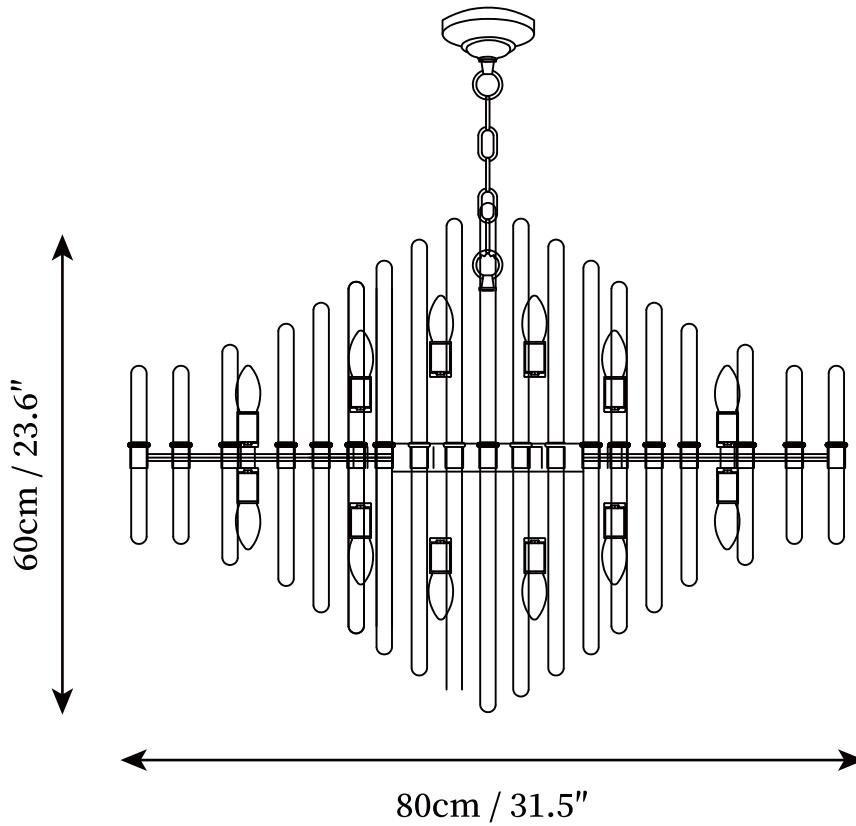

SPECIFICATION SHEET

SPECIFICATION DETAILS

*For custom options, consult factory for details

Fixture Dimensions	D 31.5" x H 23.6"
Light source	E26 or E27 (bulb not included)
Wattage	MAX 40W incandescent bulb or LED equivalent.
Voltage	AC 110-240V
Mounting	Hardwired.
Dimming	Compatible with dimmable bulbs (bulb not included)
Control method	Compatible with common wall switches (not included)
Finishes	Brass.
Shade Details	Clear.
Material	Brass, Crystal.
Hanging Length	Suspension chain length is 50cm/19.7", the length can be specified according to needs