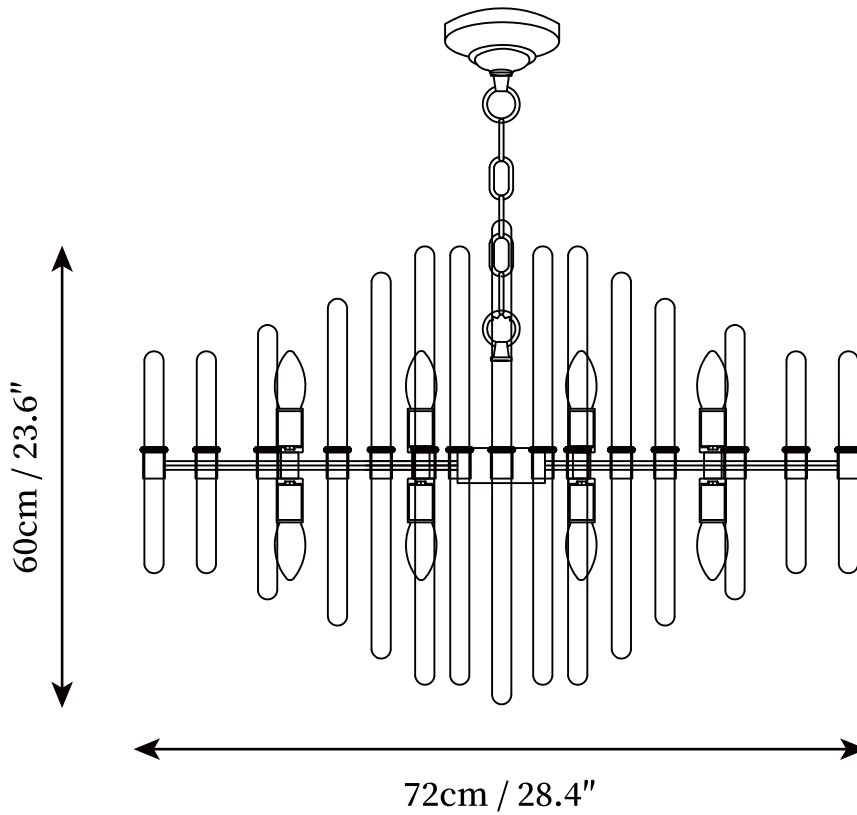

## SPECIFICATION DETAILS

\*For custom options, consult factory for details

<b>Fixture Dimensions</b>	D 18.9" x H 23.6"
<b>Light source</b>	E26 or E27 (bulb not included)
<b>Wattage</b>	MAX 40W incandescent bulb or LED equivalent.
<b>Voltage</b>	AC 110-240V
<b>Mounting</b>	Hardwired.
<b>Dimming</b>	Compatible with dimmable bulbs (bulb not included)
<b>Control method</b>	Compatible with common wall switches (not included)
<b>Finishes</b>	Brass.
<b>Shade Details</b>	Clear.
<b>Material</b>	Brass, Crystal.
<b>Hanging Length</b>	Suspension chain length is 50cm/19.7", the length can be specified according to needs

## SPECIFICATION DETAILS

\*For custom options, consult factory for details

<b>Fixture Dimensions</b>	D 24.4" x H 23.6"
<b>Light source</b>	E26 or E27 (bulb not included)
<b>Wattage</b>	MAX 40W incandescent bulb or LED equivalent.
<b>Voltage</b>	AC 110-240V
<b>Mounting</b>	Hardwired.
<b>Dimming</b>	Compatible with dimmable bulbs (bulb not included)
<b>Control method</b>	Compatible with common wall switches (not included)
<b>Finishes</b>	Brass.
<b>Shade Details</b>	Clear.
<b>Material</b>	Brass, Crystal.
<b>Hanging Length</b>	Suspension chain length is 50cm/19.7", the length can be specified according to needs

## SPECIFICATION DETAILS

\*For custom options, consult factory for details

<b>Fixture Dimensions</b>	D 28.4" x H 23.6"
<b>Light source</b>	E26 or E27 (bulb not included)
<b>Wattage</b>	MAX 40W incandescent bulb or LED equivalent.
<b>Voltage</b>	AC 110-240V
<b>Mounting</b>	Hardwired.
<b>Dimming</b>	Compatible with dimmable bulbs (bulb not included)
<b>Control method</b>	Compatible with common wall switches (not included)
<b>Finishes</b>	Brass.
<b>Shade Details</b>	Clear.
<b>Material</b>	Brass, Crystal.
<b>Hanging Length</b>	Suspension chain length is 50cm/19.7", the length can be specified according to needs