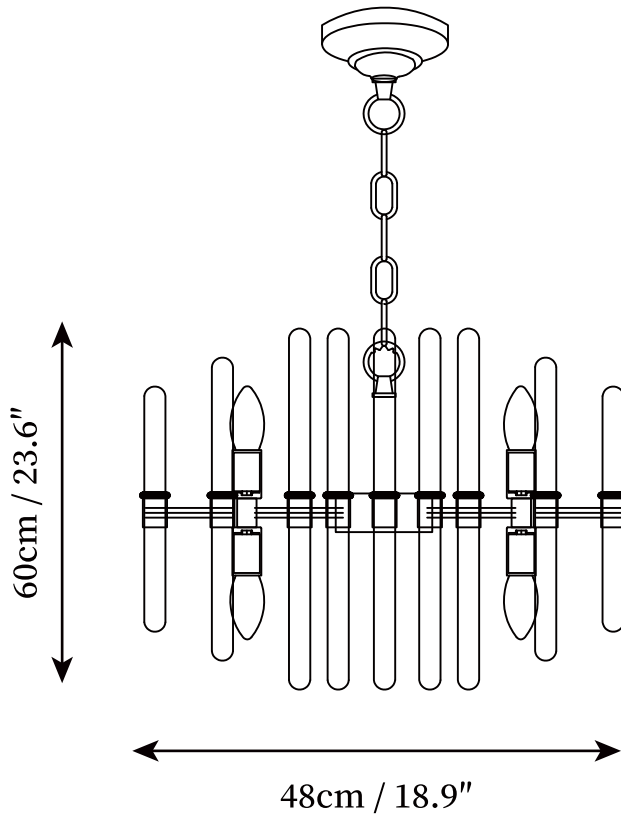

## SPECIFICATION DETAILS

\*For custom options, consult factory for details

<b>Fixture Dimensions</b>	D 18.9" x H 23.6"
<b>Light source</b>	E26 or E27 (bulb not included)
<b>Wattage</b>	MAX 40W incandescent bulb or LED equivalent.
<b>Voltage</b>	AC 110-240V
<b>Mounting</b>	Hardwired.
<b>Dimming</b>	Compatible with dimmable bulbs (bulb not included)
<b>Control method</b>	Compatible with common wall switches (not included)
<b>Finishes</b>	Brass.
<b>Shade Details</b>	Clear.
<b>Material</b>	Brass, Crystal.
<b>Hanging Length</b>	Suspension chain length is 50cm/19.7", the length can be specified according to needs

## SPECIFICATION DETAILS

\*For custom options, consult factory for details

<b>Fixture Dimensions</b>	D 24.4" x H 23.6"
<b>Light source</b>	E26 or E27 (bulb not included)
<b>Wattage</b>	MAX 40W incandescent bulb or LED equivalent.
<b>Voltage</b>	AC 110-240V
<b>Mounting</b>	Hardwired.
<b>Dimming</b>	Compatible with dimmable bulbs (bulb not included)
<b>Control method</b>	Compatible with common wall switches (not included)
<b>Finishes</b>	Brass.
<b>Shade Details</b>	Clear.
<b>Material</b>	Brass, Crystal.
<b>Hanging Length</b>	Suspension chain length is 50cm/19.7", the length can be specified according to needs

## SPECIFICATION DETAILS

\*For custom options, consult factory for details

<b>Fixture Dimensions</b>	D 28.4" x H 23.6"
<b>Light source</b>	E26 or E27 (bulb not included)
<b>Wattage</b>	MAX 40W incandescent bulb or LED equivalent.
<b>Voltage</b>	AC 110-240V
<b>Mounting</b>	Hardwired.
<b>Dimming</b>	Compatible with dimmable bulbs (bulb not included)
<b>Control method</b>	Compatible with common wall switches (not included)
<b>Finishes</b>	Brass.
<b>Shade Details</b>	Clear.
<b>Material</b>	Brass, Crystal.
<b>Hanging Length</b>	Suspension chain length is 50cm/19.7", the length can be specified according to needs