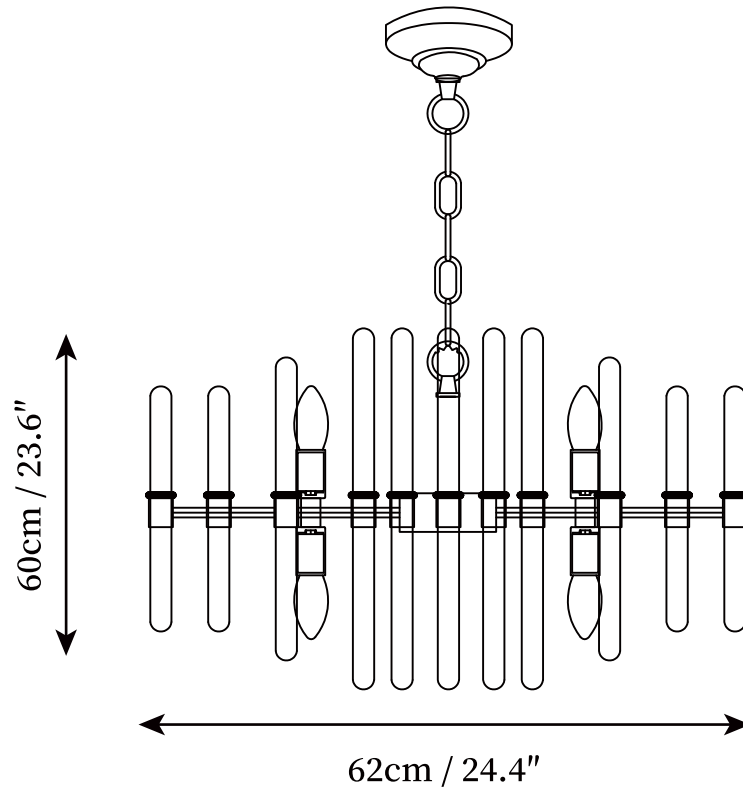

## SPECIFICATION DETAILS

\*For custom options, consult factory for details

<b>Fixture Dimensions</b>	D 18.9" x H 23.6"
<b>Light source</b>	E26 or E27 (bulb not included)
<b>Wattage</b>	MAX 40W incandescent bulb or LED equivalent.
<b>Voltage</b>	AC 110-240V
<b>Mounting</b>	Hardwired.
<b>Dimming</b>	Compatible with dimmable bulbs (bulb not included)
<b>Control method</b>	Compatible with common wall switches (not included)
<b>Finishes</b>	Brass.
<b>Shade Details</b>	Clear.
<b>Material</b>	Brass, Crystal.
<b>Hanging Length</b>	Suspension chain length is 50cm/19.7", the length can be specified according to needs

## SPECIFICATION DETAILS

\*For custom options, consult factory for details

<b>Fixture Dimensions</b>	D 24.4" x H 23.6"
<b>Light source</b>	E26 or E27 (bulb not included)
<b>Wattage</b>	MAX 40W incandescent bulb or LED equivalent.
<b>Voltage</b>	AC 110-240V
<b>Mounting</b>	Hardwired.
<b>Dimming</b>	Compatible with dimmable bulbs (bulb not included)
<b>Control method</b>	Compatible with common wall switches (not included)
<b>Finishes</b>	Brass.
<b>Shade Details</b>	Clear.
<b>Material</b>	Brass, Crystal.
<b>Hanging Length</b>	Suspension chain length is 50cm/19.7", the length can be specified according to needs

## SPECIFICATION DETAILS

\*For custom options, consult factory for details

<b>Fixture Dimensions</b>	D 28.4" x H 23.6"
<b>Light source</b>	E26 or E27 (bulb not included)
<b>Wattage</b>	MAX 40W incandescent bulb or LED equivalent.
<b>Voltage</b>	AC 110-240V
<b>Mounting</b>	Hardwired.
<b>Dimming</b>	Compatible with dimmable bulbs (bulb not included)
<b>Control method</b>	Compatible with common wall switches (not included)
<b>Finishes</b>	Brass.
<b>Shade Details</b>	Clear.
<b>Material</b>	Brass, Crystal.
<b>Hanging Length</b>	Suspension chain length is 50cm/19.7", the length can be specified according to needs