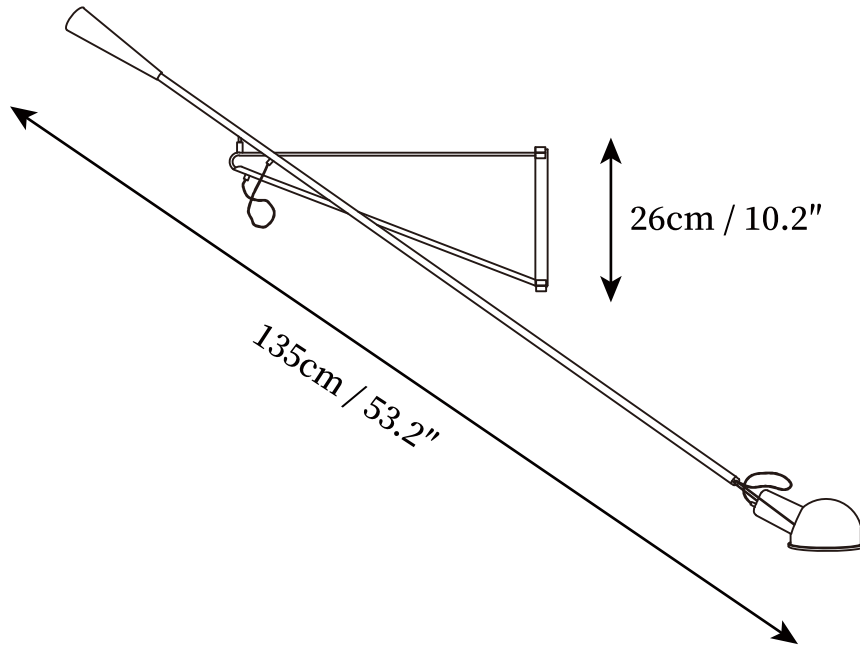

SPECIFICATION SHEET

SPECIFICATION DETAILS

*For custom options, consult factory for details

Fixture Dimensions	L 53.2" x H 10.2"
Light source	E26 or E27 (bulb not included)
Wattage	MAX 40W incandescent bulb or LED equivalent.
Voltage	AC 110-240V
Mounting	Hardwired.
Dimming	Compatible with dimmable bulbs (bulb not included)
Control method	Compatible with common wall switches (not included)
Finishes	Black, White, Colourful
Shade Details	Black, White, Colourful
Material	Metal, Iron

SPECIFICATION SHEET

SPECIFICATION DETAILS

*For custom options, consult factory for details

Fixture Dimensions	L 80.7" x H 13.8"
Light source	E26 or E27 (bulb not included)
Wattage	MAX 40W incandescent bulb or LED equivalent.
Voltage	AC 110-240V
Mounting	Hardwired.
Dimming	Compatible with dimmable bulbs (bulb not included)
Control method	Compatible with common wall switches (not included)
Finishes	Black, White, Colourful.
Shade Details	Black, White, Colourful.
Material	Metal, Iron