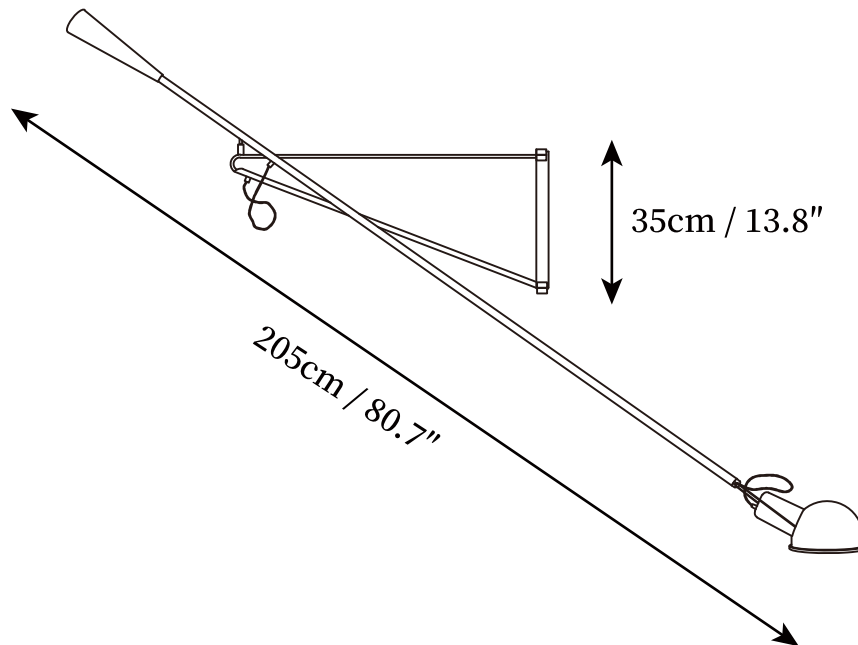

SPECIFICATION SHEET

SPECIFICATION DETAILS

*For custom options, consult factory for details

Fixture Dimensions	L 53.2" x H 10.2"
Light source	E26 or E27 (bulb not included)
Wattage	MAX 40W incandescent bulb or LED equivalent.
Voltage	AC 110-240V
Mounting	Hardwired.
Dimming	Compatible with dimmable bulbs (bulb not included)
Control method	Compatible with common wall switches (not included)
Finishes	Black, White, Colourful
Shade Details	Black, White, Colourful
Material	Metal, Iron

SPECIFICATION SHEET

SPECIFICATION DETAILS

*For custom options, consult factory for details

Fixture Dimensions	L 80.7" x H 13.8"
Light source	E26 or E27 (bulb not included)
Wattage	MAX 40W incandescent bulb or LED equivalent.
Voltage	AC 110-240V
Mounting	Hardwired.
Dimming	Compatible with dimmable bulbs (bulb not included)
Control method	Compatible with common wall switches (not included)
Finishes	Black, White, Colourful.
Shade Details	Black, White, Colourful.
Material	Metal, Iron