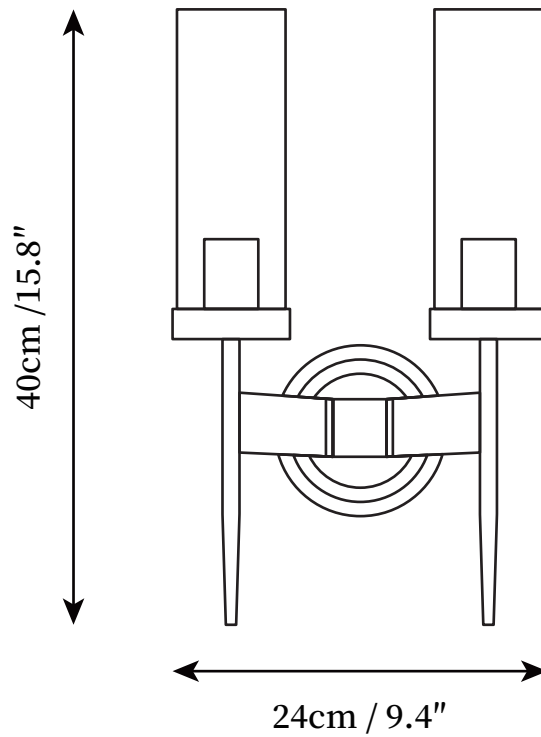

SPECIFICATION SHEET

SPECIFICATION DETAILS

*For custom options, consult factory for details

Fixture Dimensions	D 4.7" x H 15.8"
Light source	E14
Wattage	15W
Voltage	AC 110-240V
Color Temperature	Based on the purchase of light bulbs
CRI(Ra)	80CRI
Mounting	Wall
Driver Required	NO
Optional Color Temps	Buy bulbs as needed
LED Rated Life	Based on bulb life (we do not supply bulbs)
Dimming	Dimming is not supported
Finishes	Brass
Glass Details	Clear
Material	Copper, Glass
Wire Length	NO
Wire Type	NO

SPECIFICATION SHEET

SPECIFICATION DETAILS

*For custom options, consult factory for details

Fixture Dimensions	D 9.4" x H 15.8"
Light source	E14
Wattage	15W
Voltage	AC 110-240V
Color Temperature	Based on the purchase of light bulbs
CRI(Ra)	80CRI
Mounting	Wall
Driver Required	NO
Optional Color Temps	Buy bulbs as needed
LED Rated Life	Based on bulb life (we do not supply bulbs)
Dimming	Dimming is not supported
Finishes	Brass
Glass Details	Clear
Material	Copper, Glass
Wire Length	NO
Wire Type	NO