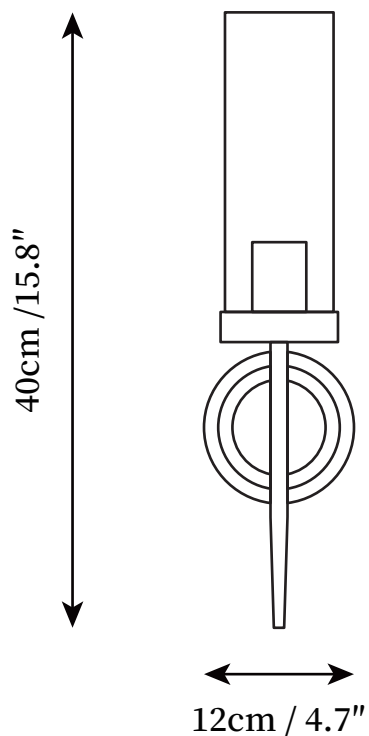

SPECIFICATION SHEET

SPECIFICATION DETAILS

*For custom options, consult factory for details

Fixture Dimensions	D 4.7" x H 15.8"
Light source	E14
Wattage	15W
Voltage	AC 110-240V
Color Temperature	Based on the purchase of light bulbs
CRI(Ra)	80CRI
Mounting	Wall
Driver Required	NO
Optional Color Temps	Buy bulbs as needed
LED Rated Life	Based on bulb life (we do not supply bulbs)
Dimming	Dimming is not supported
Finishes	Brass
Glass Details	Clear
Material	Copper, Glass
Wire Length	NO
Wire Type	NO

SPECIFICATION SHEET

SPECIFICATION DETAILS

*For custom options, consult factory for details

Fixture Dimensions	D 9.4" x H 15.8"
Light source	E14
Wattage	15W
Voltage	AC 110-240V
Color Temperature	Based on the purchase of light bulbs
CRI(Ra)	80CRI
Mounting	Wall
Driver Required	NO
Optional Color Temps	Buy bulbs as needed
LED Rated Life	Based on bulb life (we do not supply bulbs)
Dimming	Dimming is not supported
Finishes	Brass
Glass Details	Clear
Material	Copper, Glass
Wire Length	NO
Wire Type	NO