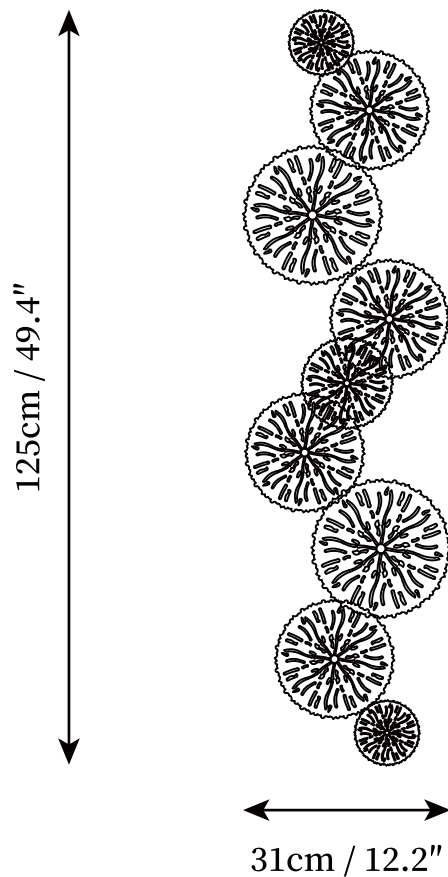

SPECIFICATION SHEET

Wall sconce
Model L:

SPECIFICATION DETAILS

*For custom options, consult factory for details

Fixture Dimensions	W 12.2" x H 49.4"
Light source	E14bulb not included)
Wattage	MAX 15W incandescent bulb or LED equivalent.
Voltage	AC 110-240V
Mounting	Hardwired.
Dimming	Compatible with dimmable bulbs (bulb not included)
Control method	Compatible with common wall switches(not included)
Finishes	Gilded
Shade Details	Gilded
Material	Stainless steel