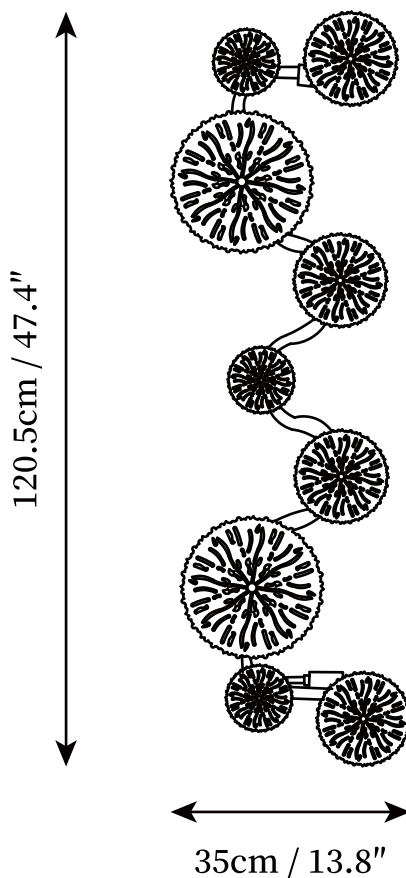

SPECIFICATION SHEET

Wall sconce
Model K:

SPECIFICATION DETAILS

*For custom options, consult factory for details

Fixture Dimensions	W 13.8" x H 47.4"
Light source	E14bulb not included)
Wattage	MAX 15W incandescent bulb or LED equivalent.
Voltage	AC 110-240V
Mounting	Hardwired.
Dimming	Compatible with dimmable bulbs (bulb not included)
Control method	Compatible with common wall switches(not included)
Finishes	Gilded
Shade Details	Gilded
Material	Stainless steel