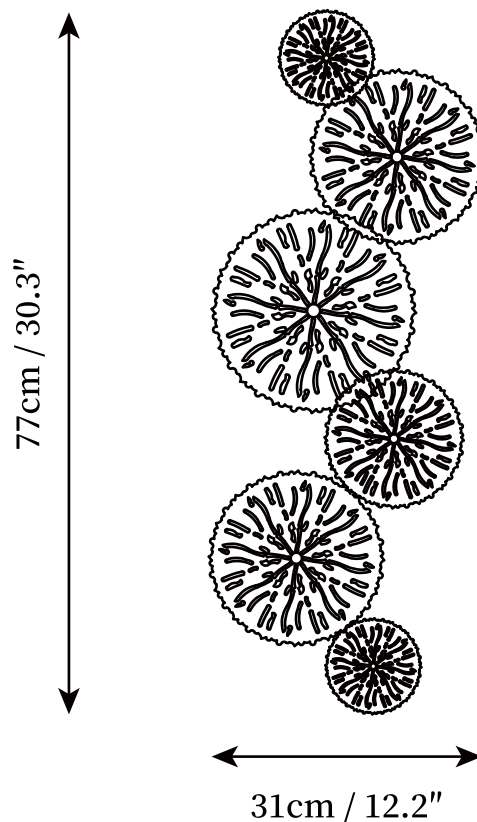

SPECIFICATION SHEET

Wall sconce Model F:

SPECIFICATION DETAILS

*For custom options, consult factory for details

Fixture Dimensions	W 12.2" x H 30.3
Light source	E14bulb not included)
Wattage	MAX 15W incandescent bulb or LED equivalent.
Voltage	AC 110-240V
Mounting	Hardwired.
Dimming	Compatible with dimmable bulbs (bulb not included)
Control method	Compatible with common wall switches(not included)
Finishes	Gilded
Shade Details	Gilded
Material	Stainless steel