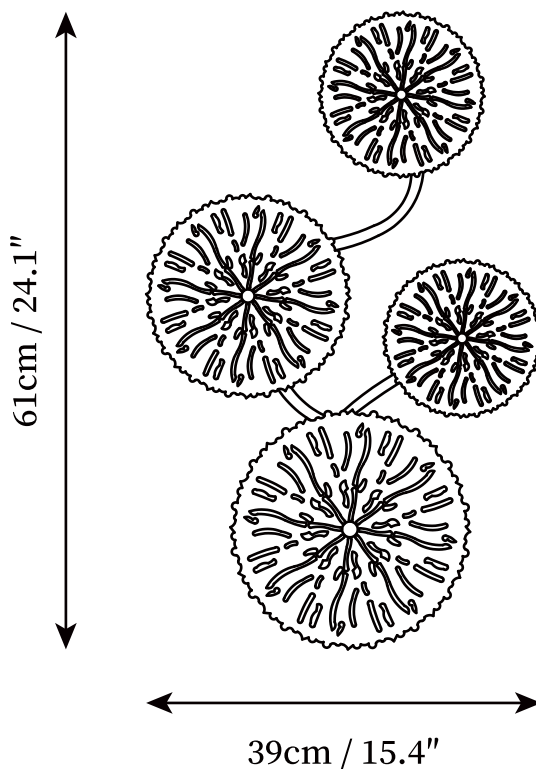

SPECIFICATION SHEET

Wall sconce Model G:

SPECIFICATION DETAILS

*For custom options, consult factory for details

Fixture Dimensions	W 15.4" x H 24.1"
Light source	E14bulb not included)
Wattage	MAX 15W incandescent bulb or LED equivalent.
Voltage	AC 110-240V
Mounting	Hardwired.
Dimming	Compatible with dimmable bulbs (bulb not included)
Control method	Compatible with common wall switches (not included)
Finishes	Gilded
Shade Details	Gilded
Material	Stainless steel