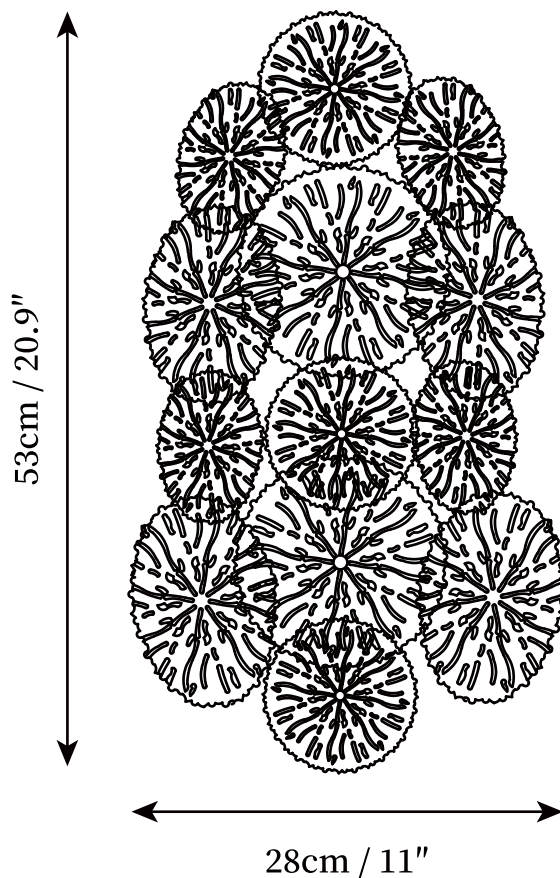

SPECIFICATION SHEET

Wall sconce
Model M:

SPECIFICATION DETAILS

*For custom options, consult factory for details

Fixture Dimensions	W 11" x H 20.9"
Light source	E14bulb not included)
Wattage	MAX 15W incandescent bulb or LED equivalent.
Voltage	AC 110-240V
Mounting	Hardwired.
Dimming	Compatible with dimmable bulbs (bulb not included)
Control method	Compatible with common wall switches(not included)
Finishes	Gilded
Shade Details	Gilded
Material	Stainless steel