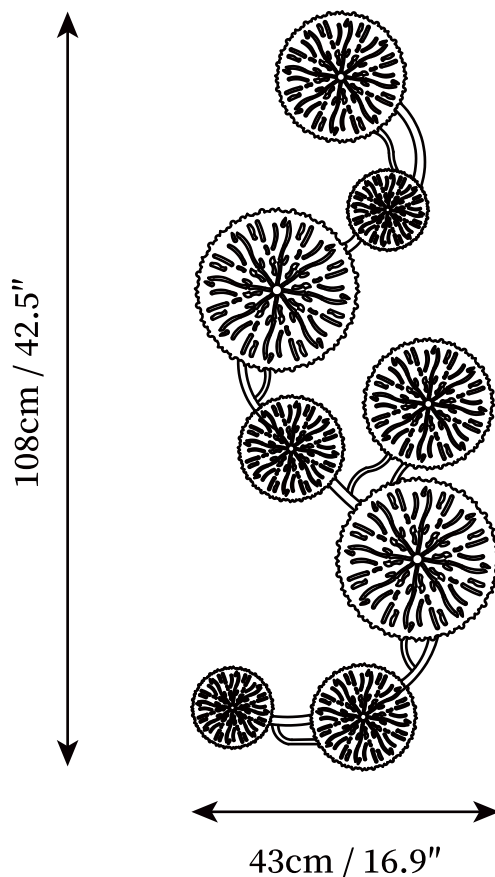

SPECIFICATION SHEET

Wall sconce Model J:

SPECIFICATION DETAILS

*For custom options, consult factory for details

Fixture Dimensions	W 16.9" x H 42.5"
Light source	E14bulb not included)
Wattage	MAX 15W incandescent bulb or LED equivalent.
Voltage	AC 110-240V
Mounting	Hardwired.
Dimming	Compatible with dimmable bulbs (bulb not included)
Control method	Compatible with common wall switches(not included)
Finishes	Gilded
Shade Details	Gilded
Material	Stainless steel