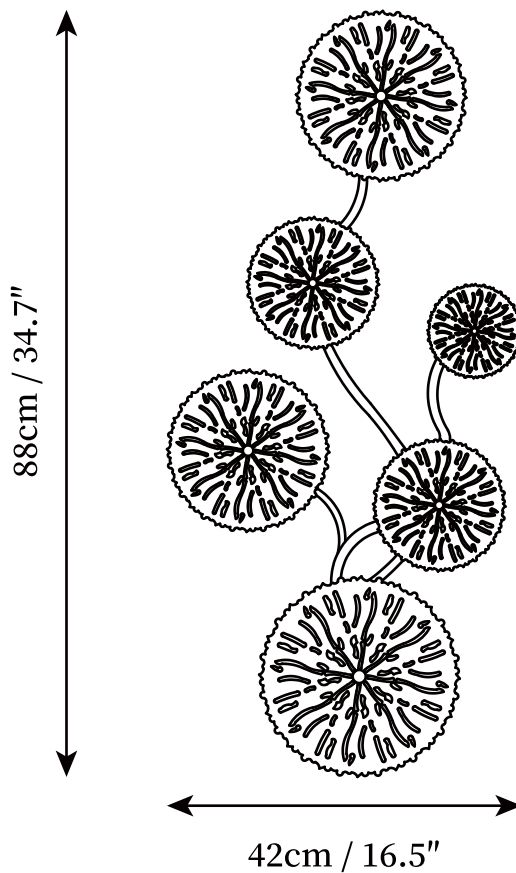

SPECIFICATION SHEET

Wall sconce Model I:

SPECIFICATION DETAILS

*For custom options, consult factory for details

Fixture Dimensions	W 16.5" x H 34.7"
Light source	E14bulb not included)
Wattage	MAX 15W incandescent bulb or LED equivalent.
Voltage	AC 110-240V
Mounting	Hardwired.
Dimming	Compatible with dimmable bulbs (bulb not included)
Control method	Compatible with common wall switches(not included)
Finishes	Gilded
Shade Details	Gilded
Material	Stainless steel