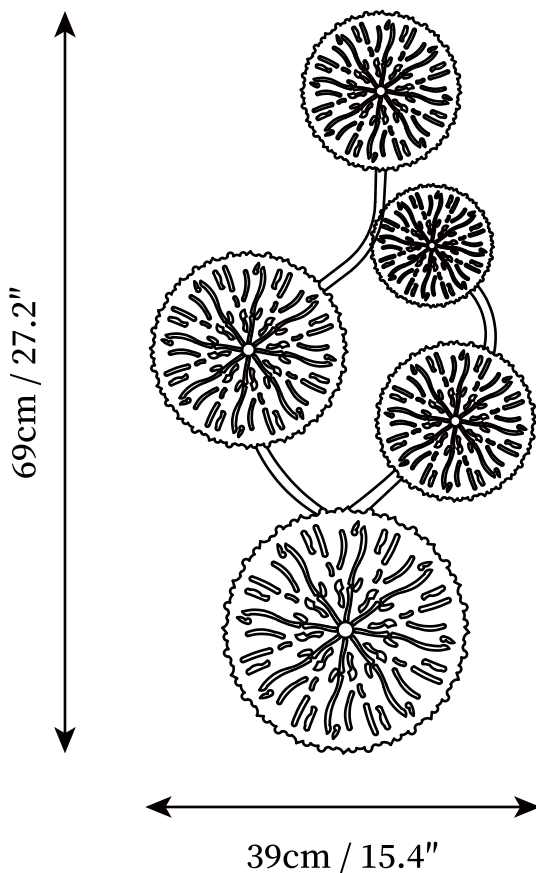

SPECIFICATION SHEET

Wall sconce
Model H:

SPECIFICATION DETAILS

*For custom options, consult factory for details

Fixture Dimensions	W 15.4" x H 27.2"
Light source	E14bulb not included)
Wattage	MAX 15W incandescent bulb or LED equivalent.
Voltage	AC 110-240V
Mounting	Hardwired.
Dimming	Compatible with dimmable bulbs (bulb not included)
Control method	Compatible with common wall switches (not included)
Finishes	Gilded
Shade Details	Gilded
Material	Stainless steel