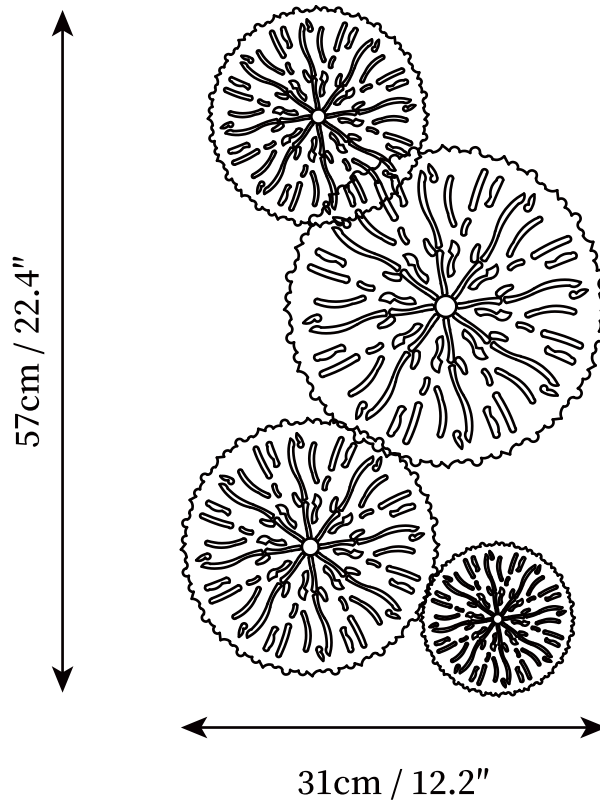

### SPECIFICATION DETAILS

\*For custom options, consult factory for details

<b>Fixture Dimensions</b>	W 12.2" x H 22.4"
<b>Light source</b>	E14bulb not included)
<b>Wattage</b>	MAX 15W incandescent bulb or LED equivalent.
<b>Voltage</b>	AC 110-240V
<b>Mounting</b>	Hardwired.
<b>Dimming</b>	Compatible with dimmable bulbs (bulb not included)
<b>Control method</b>	Compatible with common wall switches(not included)
<b>Finishes</b>	Gilded
<b>Shade Details</b>	Gilded
<b>Material</b>	Stainless steel