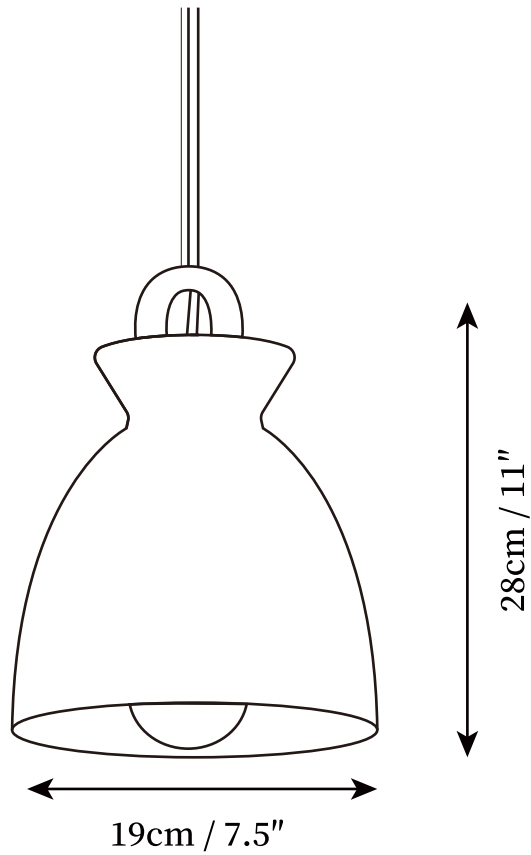

SPECIFICATION SHEET

SPECIFICATION DETAILS

*For custom options, consult factory for details

Fixture Dimensions	D 11" x H 8.7"
Light source	E26 or E27 (bulb not included)
Wattage	MAX 40W incandescent bulb or LED equivalent.
Voltage	AC 110-240V
Mounting	Hardwired.
Dimming	Compatible with dimmable bulbs (bulb not included)
Control method	Compatible with common wall switches (not included)
Finishes	Black, White
Crystal Color	Black, White
Material	Metal
Wire Length	The standard length of the suspended wire is 59" (150 cm) and the length is adjustable.

SPECIFICATION SHEET

SPECIFICATION DETAILS

*For custom options, consult factory for details

Fixture Dimensions	D 7.5" x H 11"
Light source	E26 or E27 (bulb not included)
Wattage	MAX 40W incandescent bulb or LED equivalent.
Voltage	AC 110-240V
Mounting	Hardwired.
Dimming	Compatible with dimmable bulbs (bulb not included)
Control method	Compatible with common wall switches (not included)
Finishes	Black, White
Crystal Color	Black, White
Material	Metal

Wire Length The standard length of the suspended wire is 59 "(150 cm) and the length is adjustable.

SPECIFICATION SHEET

SPECIFICATION DETAILS

*For custom options, consult factory for details

Fixture Dimensions	D 9.8" x H 8.7"
Light source	E26 or E27 (bulb not included)
Wattage	MAX 40W incandescent bulb or LED equivalent.
Voltage	AC 110-240V
Mounting	Hardwired.
Dimming	Compatible with dimmable bulbs (bulb not included)
Control method	Compatible with common wall switches(
Finishes	Black, White
Crystal Color	Black, White
Material	Metal
Wire Length	The standard length of the suspended wire is 59 "(150 cm) and the length is adjustable.