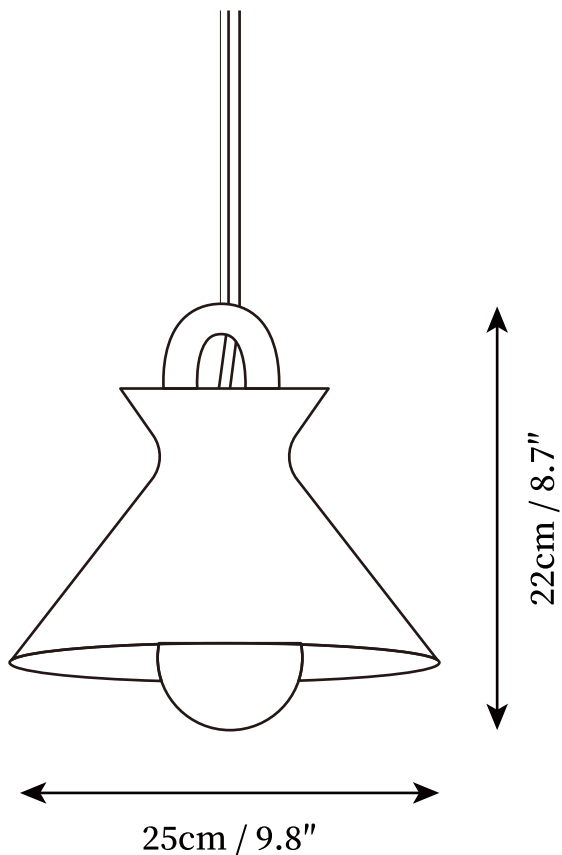

SPECIFICATION SHEET

SPECIFICATION DETAILS

*For custom options, consult factory for details

Fixture Dimensions	D 11" x H 8.7"
Light source	E26 or E27 (bulb not included)
Wattage	MAX 40W incandescent bulb or LED equivalent.
Voltage	AC 110-240V
Mounting	Hardwired.
Dimming	Compatible with dimmable bulbs (bulb not included)
Control method	Compatible with common wall switches (not included)
Finishes	Black, White
Crystal Color	Black, White
Material	Metal
Wire Length	The standard length of the suspended wire is 59" (150 cm) and the length is adjustable.

SPECIFICATION SHEET

SPECIFICATION DETAILS

*For custom options, consult factory for details

Fixture Dimensions	D 7.5" x H 11"
Light source	E26 or E27 (bulb not included)
Wattage	MAX 40W incandescent bulb or LED equivalent.
Voltage	AC 110-240V
Mounting	Hardwired.
Dimming	Compatible with dimmable bulbs (bulb not included)
Control method	Compatible with common wall switches (not included)
Finishes	Black, White
Crystal Color	Black, White
Material	Metal

Wire Length The standard length of the suspended wire is 59 "(150 cm) and the length is adjustable.

SPECIFICATION SHEET

SPECIFICATION DETAILS

*For custom options, consult factory for details

Fixture Dimensions	D 9.8" x H 8.7"
Light source	E26 or E27 (bulb not included)
Wattage	MAX 40W incandescent bulb or LED equivalent.
Voltage	AC 110-240V
Mounting	Hardwired.
Dimming	Compatible with dimmable bulbs (bulb not included)
Control method	Compatible with common wall switches(
Finishes	Black, White
Crystal Color	Black, White
Material	Metal
Wire Length	The standard length of the suspended wire is 59 "(150 cm) and the length is adjustable.