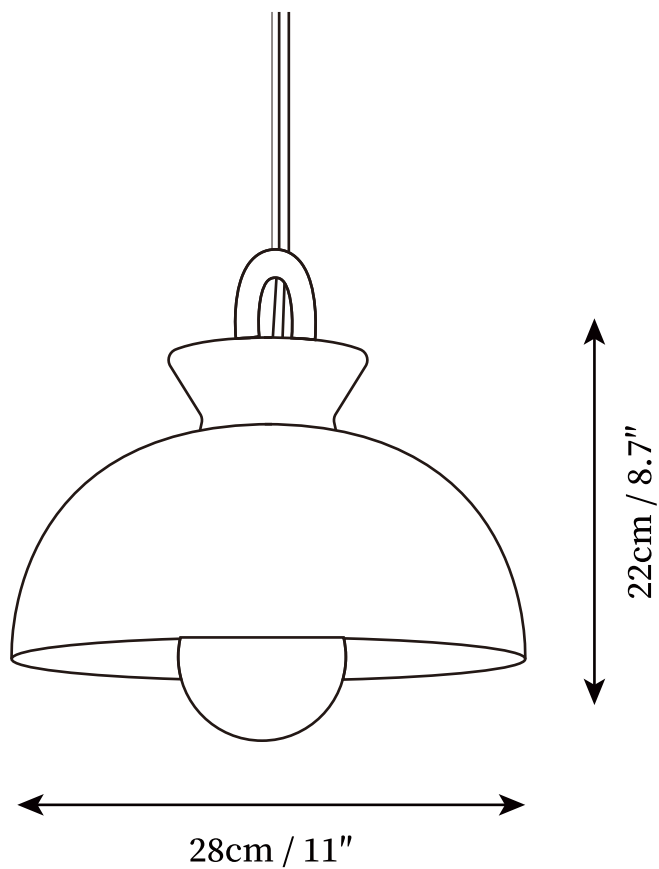

SPECIFICATION SHEET

SPECIFICATION DETAILS

*For custom options, consult factory for details

Fixture Dimensions	D 11" x H 8.7"
Light source	E26 or E27 (bulb not included)
Wattage	MAX 40W incandescent bulb or LED equivalent.
Voltage	AC 110-240V
Mounting	Hardwired.
Dimming	Compatible with dimmable bulbs (bulb not included)
Control method	Compatible with common wall switches (not included)
Finishes	Black, White
Crystal Color	Black, White
Material	Metal
Wire Length	The standard length of the suspended wire is 59" (150 cm) and the length is adjustable.

SPECIFICATION SHEET

SPECIFICATION DETAILS

*For custom options, consult factory for details

Fixture Dimensions	D 7.5" x H 11"
Light source	E26 or E27 (bulb not included)
Wattage	MAX 40W incandescent bulb or LED equivalent.
Voltage	AC 110-240V
Mounting	Hardwired.
Dimming	Compatible with dimmable bulbs (bulb not included)
Control method	Compatible with common wall switches (not included)
Finishes	Black, White
Crystal Color	Black, White
Material	Metal

Wire Length The standard length of the suspended wire is 59 "(150 cm) and the length is adjustable.

SPECIFICATION SHEET

SPECIFICATION DETAILS

*For custom options, consult factory for details

Fixture Dimensions	D 9.8" x H 8.7"
Light source	E26 or E27 (bulb not included)
Wattage	MAX 40W incandescent bulb or LED equivalent.
Voltage	AC 110-240V
Mounting	Hardwired.
Dimming	Compatible with dimmable bulbs (bulb not included)
Control method	Compatible with common wall switches(
Finishes	Black, White
Crystal Color	Black, White
Material	Metal
Wire Length	The standard length of the suspended wire is 59 "(150 cm) and the length is adjustable.