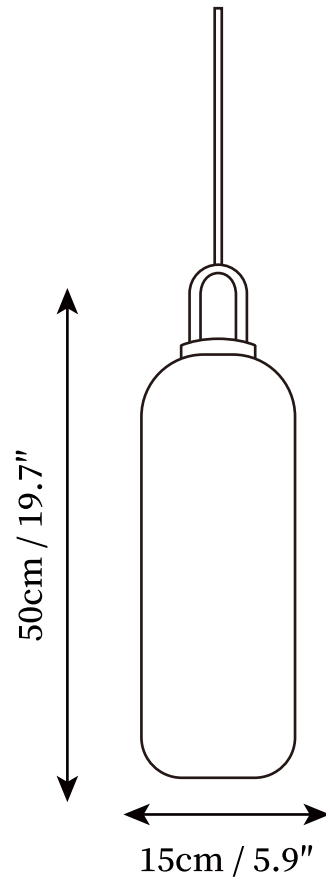

SPECIFICATION SHEET

SPECIFICATION DETAILS

*For custom options, consult factory for details

Fixture Dimensions	D 5.1" x H 15.7"
Light source	E26 or E27. (bulb not included)
Wattage	MAX 40W incandescent bulb or LED equivalent.
Voltage	AC 110-240V
Mounting	Hardwired.
Dimming	Compatible with dimmable bulbs (bulb not included)
Control method	Compatible with common wall switches(not included)
Finishes	Copper plating.
Shade Details	Transparent, Frosted smoke gray.
Material	Metal, Glass.
Wire Length	The standard length of the cord is 59" (150 cm), the length is adjustable.

SPECIFICATION SHEET

SPECIFICATION DETAILS

*For custom options, consult factory for details

Fixture Dimensions	D 5.1" x H 19.7"
Light source	E26 or E27. (bulb not included)
Wattage	MAX 40W incandescent bulb or LED equivalent.
Voltage	AC 110-240V
Mounting	Hardwired.
Dimming	Compatible with dimmable bulbs (bulb not included)
Control method	Compatible with common wall switches (not included)
Finishes	Copper plating.
Shade Details	Transparent, Frosted smoke gray.
Material	Metal, Glass.
Wire Length	The standard length of the cord is 59" (150 cm), the length is adjustable.

SPECIFICATION SHEET

SPECIFICATION DETAILS

*For custom options, consult factory for details

Fixture Dimensions	D 7.8" x H 11.8"
Light source	E26 or E27. (bulb not included)
Wattage	MAX 40W incandescent bulb or LED equivalent.
Voltage	AC 110-240V
Mounting	Hardwired.
Dimming	Compatible with dimmable bulbs (bulb not included)
Control method	Compatible with common wall switches (not included)
Finishes	Copper plating.
Shade Details	Transparent, Frosted smoke gray.
Material	Metal, Glass.
Wire Length	The standard length of the cord is 59" (150 cm), the length is adjustable.