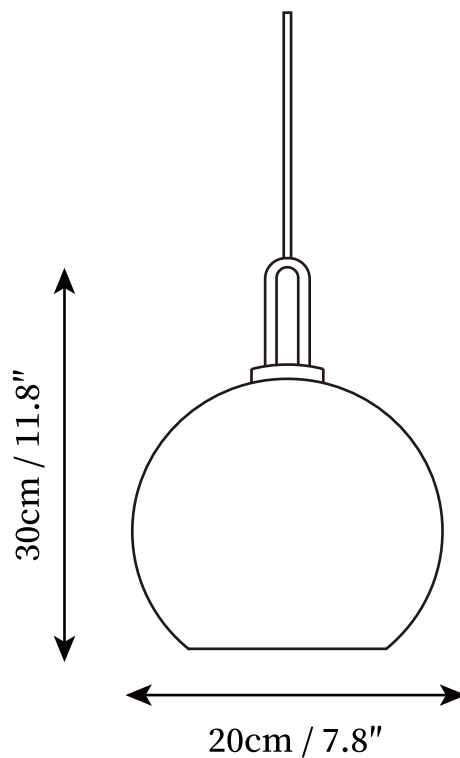

SPECIFICATION SHEET

SPECIFICATION DETAILS

*For custom options, consult factory for details

Fixture Dimensions	D 5.1" x H 15.7"
Light source	E26 or E27. (bulb not included)
Wattage	MAX 40W incandescent bulb or LED equivalent.
Voltage	AC 110-240V
Mounting	Hardwired.
Dimming	Compatible with dimmable bulbs (bulb not included)
Control method	Compatible with common wall switches(not included)
Finishes	Copper plating.
Shade Details	Transparent, Frosted smoke gray.
Material	Metal, Glass.
Wire Length	The standard length of the cord is 59" (150 cm), the length is adjustable.

SPECIFICATION SHEET

SPECIFICATION DETAILS

*For custom options, consult factory for details

Fixture Dimensions	D 5.1" x H 19.7"
Light source	E26 or E27. (bulb not included)
Wattage	MAX 40W incandescent bulb or LED equivalent.
Voltage	AC 110-240V
Mounting	Hardwired.
Dimming	Compatible with dimmable bulbs (bulb not included)
Control method	Compatible with common wall switches (not included)
Finishes	Copper plating.
Shade Details	Transparent, Frosted smoke gray.
Material	Metal, Glass.
Wire Length	The standard length of the cord is 59" (150 cm), the length is adjustable.

SPECIFICATION SHEET

SPECIFICATION DETAILS

*For custom options, consult factory for details

Fixture Dimensions	D 7.8" x H 11.8"
Light source	E26 or E27. (bulb not included)
Wattage	MAX 40W incandescent bulb or LED equivalent.
Voltage	AC 110-240V
Mounting	Hardwired.
Dimming	Compatible with dimmable bulbs (bulb not included)
Control method	Compatible with common wall switches (not included)
Finishes	Copper plating.
Shade Details	Transparent, Frosted smoke gray.
Material	Metal, Glass.
Wire Length	The standard length of the cord is 59" (150 cm), the length is adjustable.