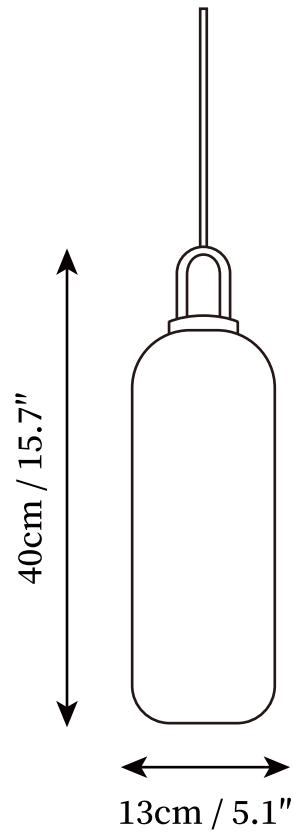

SPECIFICATION SHEET

SPECIFICATION DETAILS

*For custom options, consult factory for details

Fixture Dimensions	D 5.1" x H 15.7"
Light source	E26 or E27. (bulb not included)
Wattage	MAX 40W incandescent bulb or LED equivalent.
Voltage	AC 110-240V
Mounting	Hardwired.
Dimming	Compatible with dimmable bulbs (bulb not included)
Control method	Compatible with common wall switches(not included)
Finishes	Copper plating.
Shade Details	Transparent, Frosted smoke gray.
Material	Metal, Glass.
Wire Length	The standard length of the cord is 59" (150 cm), the length is adjustable.

SPECIFICATION SHEET

SPECIFICATION DETAILS

*For custom options, consult factory for details

Fixture Dimensions	D 5.1" x H 19.7"
Light source	E26 or E27. (bulb not included)
Wattage	MAX 40W incandescent bulb or LED equivalent.
Voltage	AC 110-240V
Mounting	Hardwired.
Dimming	Compatible with dimmable bulbs (bulb not included)
Control method	Compatible with common wall switches (not included)
Finishes	Copper plating.
Shade Details	Transparent, Frosted smoke gray.
Material	Metal, Glass.
Wire Length	The standard length of the cord is 59" (150 cm), the length is adjustable.

SPECIFICATION SHEET

SPECIFICATION DETAILS

*For custom options, consult factory for details

Fixture Dimensions	D 7.8" x H 11.8"
Light source	E26 or E27. (bulb not included)
Wattage	MAX 40W incandescent bulb or LED equivalent.
Voltage	AC 110-240V
Mounting	Hardwired.
Dimming	Compatible with dimmable bulbs (bulb not included)
Control method	Compatible with common wall switches (not included)
Finishes	Copper plating.
Shade Details	Transparent, Frosted smoke gray.
Material	Metal, Glass.
Wire Length	The standard length of the cord is 59" (150 cm), the length is adjustable.