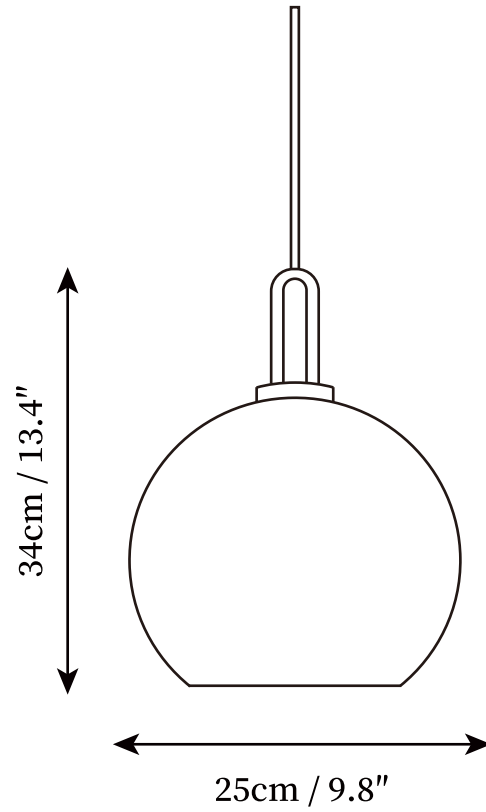

SPECIFICATION SHEET

SPECIFICATION DETAILS

*For custom options, consult factory for details

Fixture Dimensions	D 9.8" x H 13.4"
Light source	E26 or E27. (bulb not included)
Wattage	MAX 40W incandescent bulb or LED equivalent.
Voltage	AC 110-240V
Mounting	Hardwired.
Dimming	Compatible with dimmable bulbs (bulb not included)
Control method	Compatible with common wall switches (not included)
Finishes	Copper plating.
Shade Details	Transparent, Frosted smoke gray.
Material	Metal, Glass.
Wire Length	The standard length of the cord is 59" (150 cm), the length is adjustable.