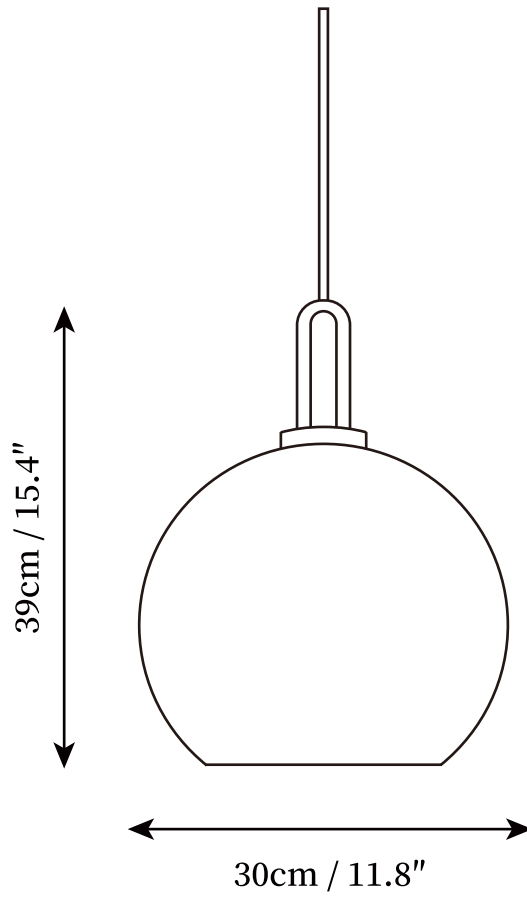

SPECIFICATION SHEET

SPECIFICATION DETAILS

*For custom options, consult factory for details

Fixture Dimensions	D 11.8" x H 15.4"
Light source	E26 or E27. (bulb not included)
Wattage	MAX 40W incandescent bulb or LED equivalent.
Voltage	AC 110-240V
Mounting	Hardwired.
Dimming	Compatible with dimmable bulbs (bulb not included)
Control method	Compatible with common wall switches(not included)
Finishes	Copper plating.
Shade Details	Transparent, Frosted smoke gray.
Material	Metal, Glass.
Wire Length	The standard length of the cord is 59" (150 cm), the length is adjustable.