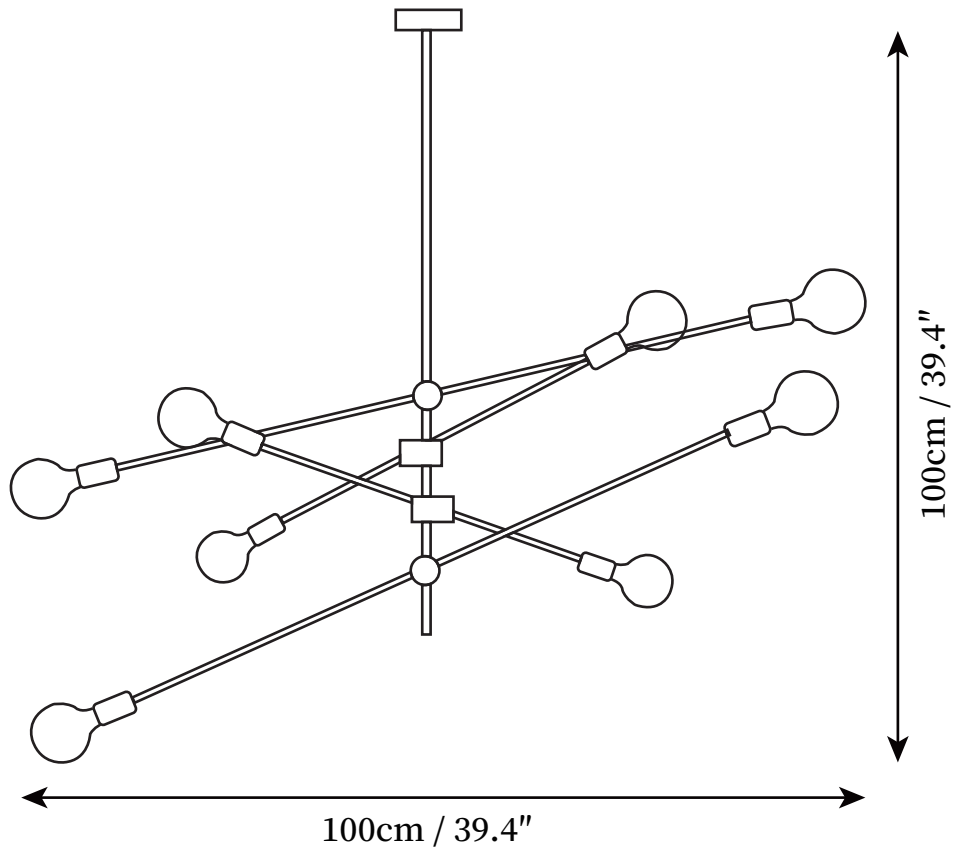

## SPECIFICATION DETAILS

\*For custom options, consult factory for details

<b>Fixture Dimmensions</b>	D 39.4" x H 31.5"
<b>Light source</b>	E27
<b>Wattage</b>	40W
<b>Voltage</b>	AC 110-240V
<b>Color Temperature</b>	Based on the purchase of light bulbs
<b>CRI(Ra)</b>	80CRI
<b>Mounting</b>	Ceiling
<b>Driver Required</b>	NO
<b>Optional Color Temps</b>	Buy bulbs as needed
<b>LED Rated Life</b>	Based on bulb life (we do not supply bulbs)
<b>Dimming</b>	Dimming is not supported
<b>Finishes</b>	Brass
<b>Glass Details</b>	Clear
<b>Material</b>	Glass, Brass, Metal
<b>Rod Length</b>	Rod lengths range between 50cm - 100cm
<b>Rod Type</b>	Gold / Rod

## SPECIFICATION DETAILS

\*For custom options, consult factory for details

<b>Fixture Dimensions</b>	D 39.4" x H 39.4"
<b>Light source</b>	E27
<b>Wattage</b>	40W
<b>Voltage</b>	AC 110-240V
<b>Color Temperature</b>	Based on the purchase of light bulbs
<b>CRI(Ra)</b>	80CRI
<b>Mounting</b>	Ceiling
<b>Driver Required</b>	NO
<b>Optional Color Temps</b>	Buy bulbs as needed
<b>LED Rated Life</b>	Based on bulb life (we do not supply bulbs)
<b>Dimming</b>	Dimming is not supported
<b>Finishes</b>	Brass
<b>Glass Details</b>	Clear
<b>Material</b>	Glass, Brass, Metal
<b>Rod Length</b>	Rod lengths range between 50cm - 100cm
<b>Rod Type</b>	Gold / Rod