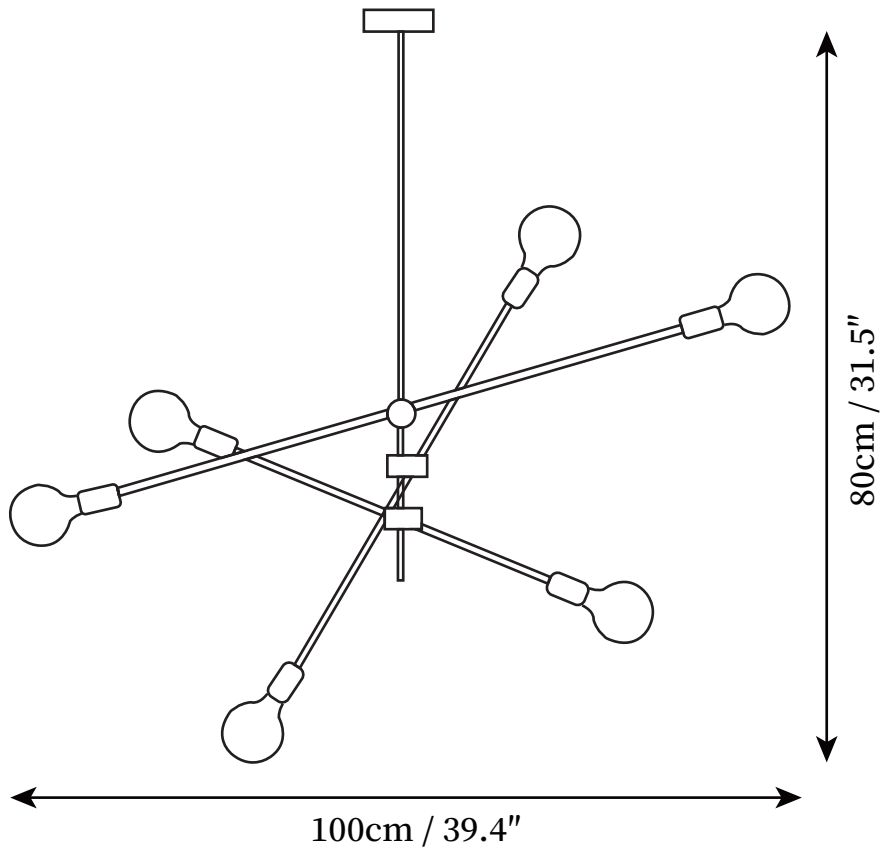

## SPECIFICATION DETAILS

\*For custom options, consult factory for details

<b>Fixture Dimmensions</b>	D 39.4" x H 31.5"
<b>Light source</b>	E27
<b>Wattage</b>	40W
<b>Voltage</b>	AC 110-240V
<b>Color Temperature</b>	Based on the purchase of light bulbs
<b>CRI(Ra)</b>	80CRI
<b>Mounting</b>	Ceiling
<b>Driver Required</b>	NO
<b>Optional Color Temps</b>	Buy bulbs as needed
<b>LED Rated Life</b>	Based on bulb life (we do not supply bulbs)
<b>Dimming</b>	Dimming is not supported
<b>Finishes</b>	Brass
<b>Glass Details</b>	Clear
<b>Material</b>	Glass, Brass, Metal
<b>Rod Length</b>	Rod lengths range between 50cm - 100cm
<b>Rod Type</b>	Gold / Rod

## SPECIFICATION DETAILS

\*For custom options, consult factory for details

<b>Fixture Dimensions</b>	D 39.4" x H 39.4"
<b>Light source</b>	E27
<b>Wattage</b>	40W
<b>Voltage</b>	AC 110-240V
<b>Color Temperature</b>	Based on the purchase of light bulbs
<b>CRI(Ra)</b>	80CRI
<b>Mounting</b>	Ceiling
<b>Driver Required</b>	NO
<b>Optional Color Temps</b>	Buy bulbs as needed
<b>LED Rated Life</b>	Based on bulb life (we do not supply bulbs)
<b>Dimming</b>	Dimming is not supported
<b>Finishes</b>	Brass
<b>Glass Details</b>	Clear
<b>Material</b>	Glass, Brass, Metal
<b>Rod Length</b>	Rod lengths range between 50cm - 100cm
<b>Rod Type</b>	Gold / Rod