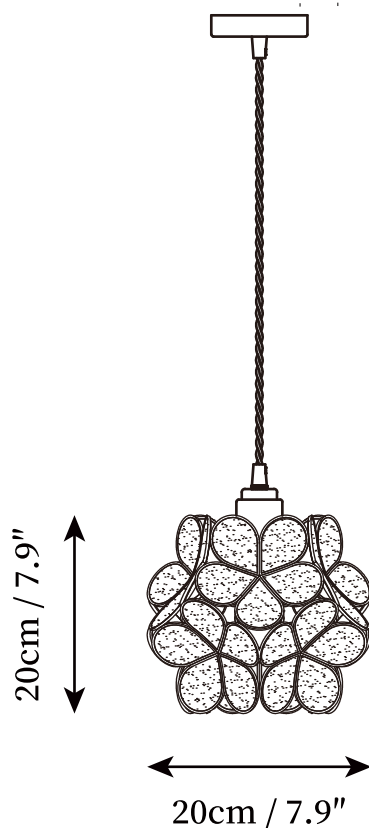

SPECIFICATION SHEET

SPECIFICATION DETAILS

*For custom options, consult factory for details

Fixture Dimensions	D 7.9" x H 7.9"
Light source	E26 or E27 (bulb not included).
Wattage	MAX 40W incandescent bulb or LED equivalent.
Voltage	AC 110-240V
Mounting	Hardwired.
Dimming	Compatible with dimmable bulbs (bulb not included)
Control method	Compatible with common wall switches(not included)
Finishes	Brass.
Shade Details	White, Yellow, Blue, Pink, Transparent.
Material	Brass, Glass.
Wire Length	The standard length of the cord is 59" (150 cm), the length is adjustable.