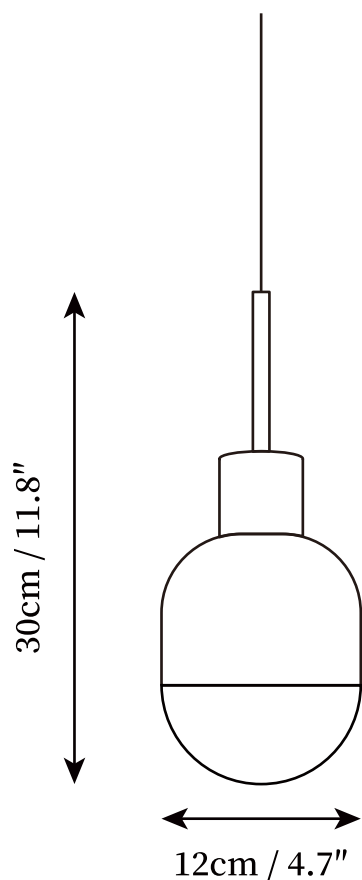

SPECIFICATION SHEET

SPECIFICATION DETAILS

*For custom options, consult factory for details

Fixture Dimensions	D 4.7" x H 11.8"
Light source	E26 or E27 (bulb not included)
Wattage	MAX 40W incandescent bulb or LED equivalent.
Voltage	AC 110-240V
Mounting	Hardwired.
Dimming	Compatible with dimmable bulbs (bulb not included)
Control method	Compatible with common wall switches (not included)
Finishes	Copper
Shade Details	White
Material	Metal, Glass
Wire Length	The standard length of the suspended wire is 59 "(150 cm) and the length is adjustable.