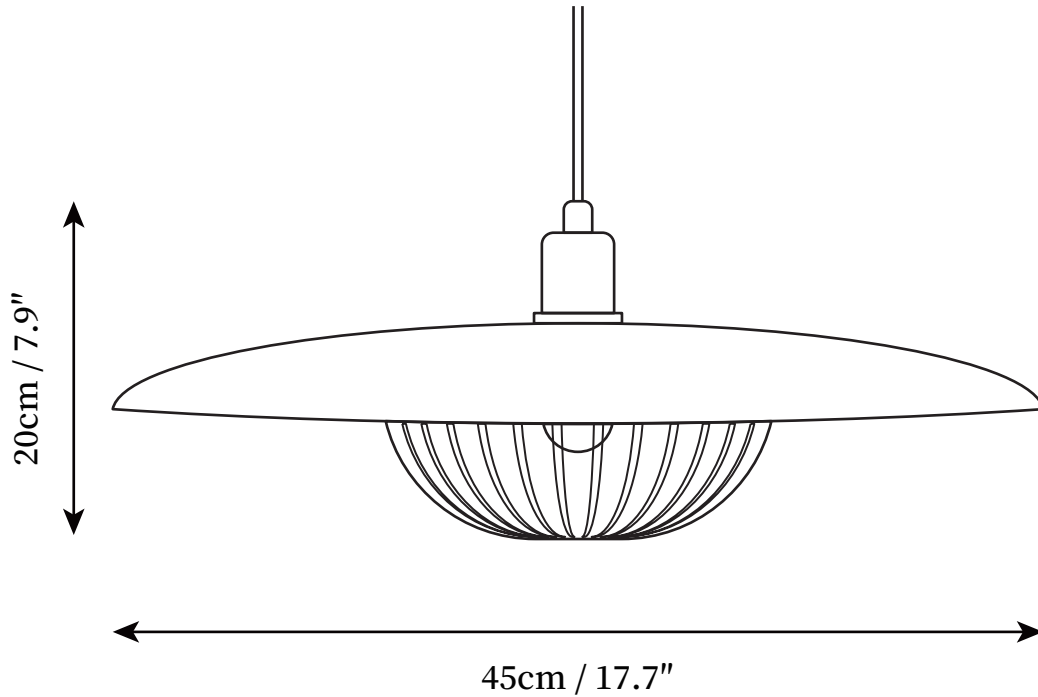

SPECIFICATION SHEET

SPECIFICATION DETAILS

*For custom options, consult factory for details

Fixture Dimensions	D 13.8" x H 7.9"
Light source	E27
Wattage	40W
Voltage	AC 110-240V
Color Temperature	Based on the purchase of light bulbs
CRI(Ra)	80CRI
Mounting	Ceiling
Driver Required	NO
Optional Color Temps	Buy bulbs as needed
LED Rated Life	Based on bulb life (we do not supply bulbs)
Dimming	Dimming is not supported
Finishes	Walnut wood, Ash wood, Copper plated
Shade Details	Walnut wood, Ash wood, Copper plated
Material	Metal, Iron, Wood
Wire Length	59"
Wire Type	Black Coaxial Wire

SPECIFICATION SHEET

SPECIFICATION DETAILS

*For custom options, consult factory for details

Fixture Dimensions	D 17.7" x H 7.9"
Light source	E27
Wattage	40W
Voltage	AC 110-240V
Color Temperature	Based on the purchase of light bulbs
CRI(Ra)	80CRI
Mounting	Ceiling
Driver Required	NO
Optional Color Temps	Buy bulbs as needed
LED Rated Life	Based on bulb life (we do not supply bulbs)
Dimming	Dimming is not supported
Finishes	Walnut wood, Ash wood, Copper plated
Shade Details	Walnut wood, Ash wood, Copper plated
Material	Metal, Iron, Wood
Wire Length	59"
Wire Type	Black Coaxial Wire