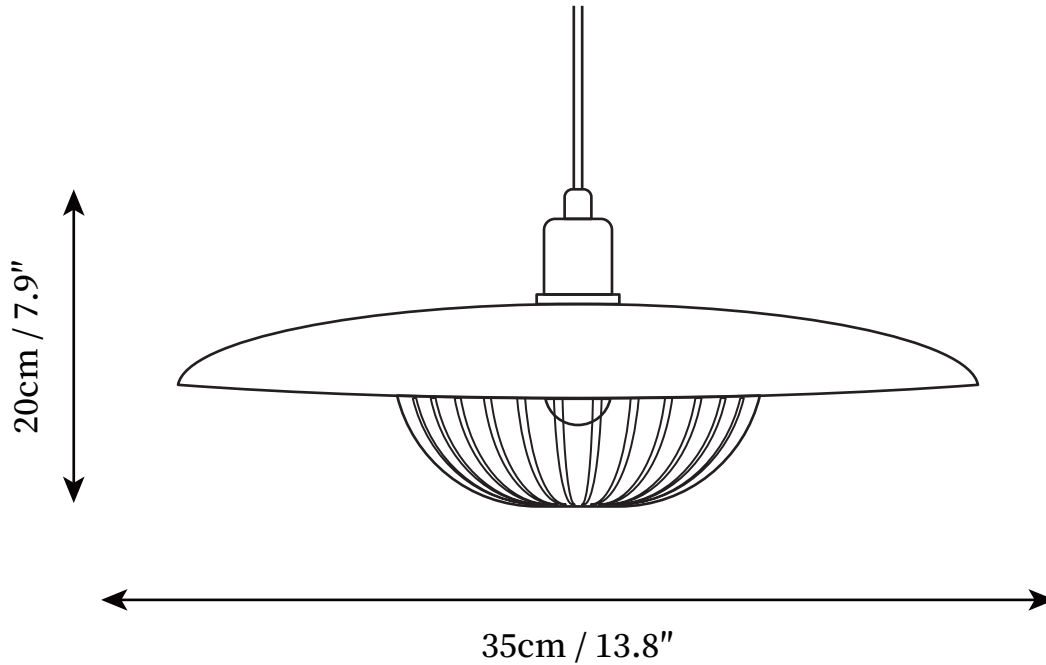

SPECIFICATION SHEET

SPECIFICATION DETAILS

*For custom options, consult factory for details

Fixture Dimensions	D 13.8" x H 7.9"
Light source	E27
Wattage	40W
Voltage	AC 110-240V
Color Temperature	Based on the purchase of light bulbs
CRI(Ra)	80CRI
Mounting	Ceiling
Driver Required	NO
Optional Color Temps	Buy bulbs as needed
LED Rated Life	Based on bulb life (we do not supply bulbs)
Dimming	Dimming is not supported
Finishes	Walnut wood, Ash wood, Copper plated
Shade Details	Walnut wood, Ash wood, Copper plated
Material	Metal, Iron, Wood
Wire Length	59"
Wire Type	Black Coaxial Wire

SPECIFICATION SHEET

SPECIFICATION DETAILS

*For custom options, consult factory for details

Fixture Dimensions	D 17.7" x H 7.9"
Light source	E27
Wattage	40W
Voltage	AC 110-240V
Color Temperature	Based on the purchase of light bulbs
CRI(Ra)	80CRI
Mounting	Ceiling
Driver Required	NO
Optional Color Temps	Buy bulbs as needed
LED Rated Life	Based on bulb life (we do not supply bulbs)
Dimming	Dimming is not supported
Finishes	Walnut wood, Ash wood, Copper plated
Shade Details	Walnut wood, Ash wood, Copper plated
Material	Metal, Iron, Wood
Wire Length	59"
Wire Type	Black Coaxial Wire