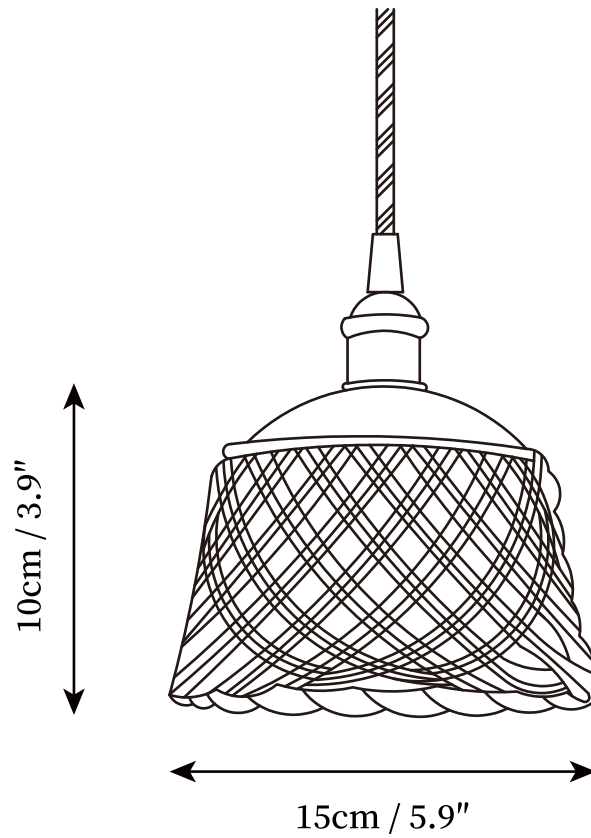

SPECIFICATION SHEET

SPECIFICATION DETAILS

*For custom options, consult factory for details

Fixture Dimensions	D 5.9" x H 3.9"
Light source	E26 or E27 (bulb not included).
Wattage	MAX 40W incandescent bulb or LED equivalent.
Voltage	AC 110-240V
Mounting	Hardwired.
Dimming	Compatible with dimmable bulbs (bulb not included)
Control method	Compatible with common wall switches (not included)
Finishes	Brass.
Shade Details	White.
Material	Ceramics, Brass.
Wire Length	The standard length of the cord is 59" (150 cm), the length is adjustable.

SPECIFICATION SHEET

SPECIFICATION DETAILS

*For custom options, consult factory for details

Fixture Dimensions	D 7.5" x H 5.5"
Light source	E26 or E27 (bulb not included).
Wattage	MAX 40W incandescent bulb or LED equivalent.
Voltage	AC 110-240V
Mounting	Hardwired.
Dimming	Compatible with dimmable bulbs (bulb not included)
Control method	Compatible with common wall switches (not included)
Finishes	Brass.
Shade Details	White.
Material	Ceramics, Brass.
Wire Length	The standard length of the cord is 59" (150 cm), the length is adjustable.

SPECIFICATION SHEET

SPECIFICATION DETAILS

*For custom options, consult factory for details

Fixture Dimensions	D 10.2" x H 3.9"
Light source	E26 or E27 (bulb not included).
Wattage	MAX 40W incandescent bulb or LED equivalent.
Voltage	AC 110-240V
Mounting	Hardwired.
Dimming	Compatible with dimmable bulbs (bulb not included)
Control method	Compatible with common wall switches(not included)
Finishes	Brass.
Shade Details	White.
Material	Ceramics, Brass.
Wire Length	The standard length of the cord is 59" (150 cm), the length is adjustable.