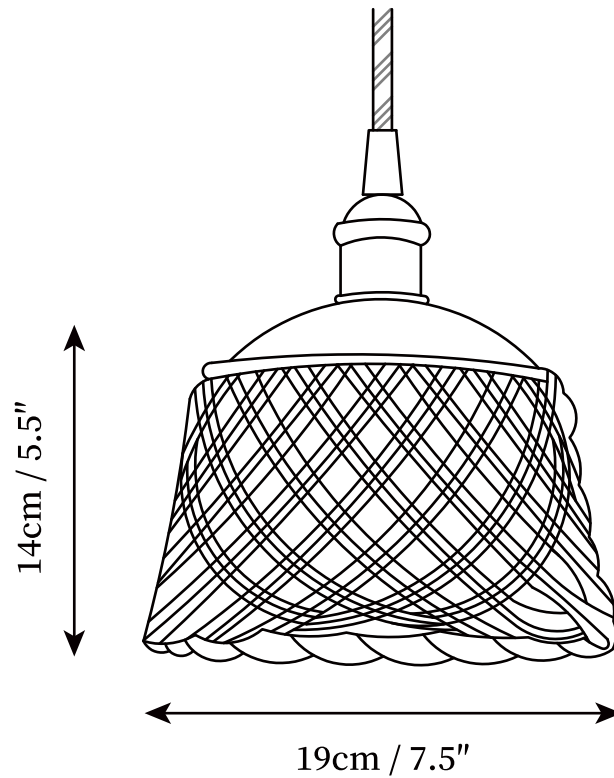

SPECIFICATION SHEET

SPECIFICATION DETAILS

*For custom options, consult factory for details

Fixture Dimensions	D 5.9" x H 3.9"
Light source	E26 or E27 (bulb not included).
Wattage	MAX 40W incandescent bulb or LED equivalent.
Voltage	AC 110-240V
Mounting	Hardwired.
Dimming	Compatible with dimmable bulbs (bulb not included)
Control method	Compatible with common wall switches (not included)
Finishes	Brass.
Shade Details	White.
Material	Ceramics, Brass.
Wire Length	The standard length of the cord is 59" (150 cm), the length is adjustable.

SPECIFICATION SHEET

SPECIFICATION DETAILS

*For custom options, consult factory for details

Fixture Dimensions	D 7.5" x H 5.5"
Light source	E26 or E27 (bulb not included).
Wattage	MAX 40W incandescent bulb or LED equivalent.
Voltage	AC 110-240V
Mounting	Hardwired.
Dimming	Compatible with dimmable bulbs (bulb not included)
Control method	Compatible with common wall switches (not included)
Finishes	Brass.
Shade Details	White.
Material	Ceramics, Brass.
Wire Length	The standard length of the cord is 59" (150 cm), the length is adjustable.

SPECIFICATION SHEET

SPECIFICATION DETAILS

*For custom options, consult factory for details

Fixture Dimensions	D 10.2" x H 3.9"
Light source	E26 or E27 (bulb not included).
Wattage	MAX 40W incandescent bulb or LED equivalent.
Voltage	AC 110-240V
Mounting	Hardwired.
Dimming	Compatible with dimmable bulbs (bulb not included)
Control method	Compatible with common wall switches(not included)
Finishes	Brass.
Shade Details	White.
Material	Ceramics, Brass.
Wire Length	The standard length of the cord is 59" (150 cm), the length is adjustable.