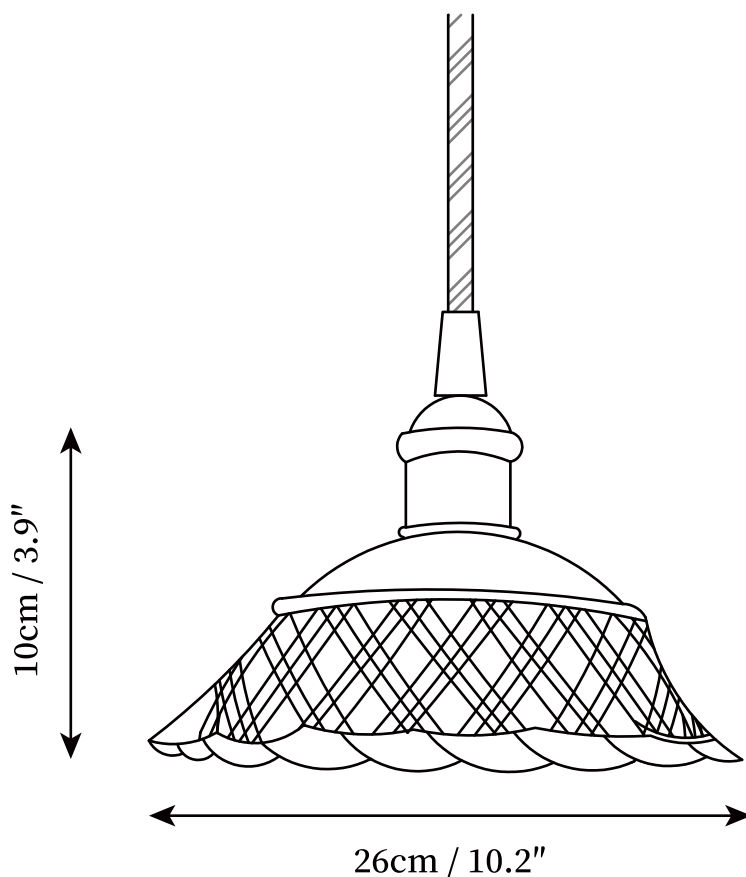

SPECIFICATION SHEET

SPECIFICATION DETAILS

*For custom options, consult factory for details

Fixture Dimensions	D 5.9" x H 3.9"
Light source	E26 or E27 (bulb not included).
Wattage	MAX 40W incandescent bulb or LED equivalent.
Voltage	AC 110-240V
Mounting	Hardwired.
Dimming	Compatible with dimmable bulbs (bulb not included)
Control method	Compatible with common wall switches (not included)
Finishes	Brass.
Shade Details	White.
Material	Ceramics, Brass.
Wire Length	The standard length of the cord is 59" (150 cm), the length is adjustable.

SPECIFICATION SHEET

SPECIFICATION DETAILS

*For custom options, consult factory for details

Fixture Dimensions	D 7.5" x H 5.5"
Light source	E26 or E27 (bulb not included).
Wattage	MAX 40W incandescent bulb or LED equivalent.
Voltage	AC 110-240V
Mounting	Hardwired.
Dimming	Compatible with dimmable bulbs (bulb not included)
Control method	Compatible with common wall switches (not included)
Finishes	Brass.
Shade Details	White.
Material	Ceramics, Brass.
Wire Length	The standard length of the cord is 59" (150 cm), the length is adjustable.

SPECIFICATION SHEET

SPECIFICATION DETAILS

*For custom options, consult factory for details

Fixture Dimensions	D 10.2" x H 3.9"
Light source	E26 or E27 (bulb not included).
Wattage	MAX 40W incandescent bulb or LED equivalent.
Voltage	AC 110-240V
Mounting	Hardwired.
Dimming	Compatible with dimmable bulbs (bulb not included)
Control method	Compatible with common wall switches(not included)
Finishes	Brass.
Shade Details	White.
Material	Ceramics, Brass.
Wire Length	The standard length of the cord is 59" (150 cm), the length is adjustable.