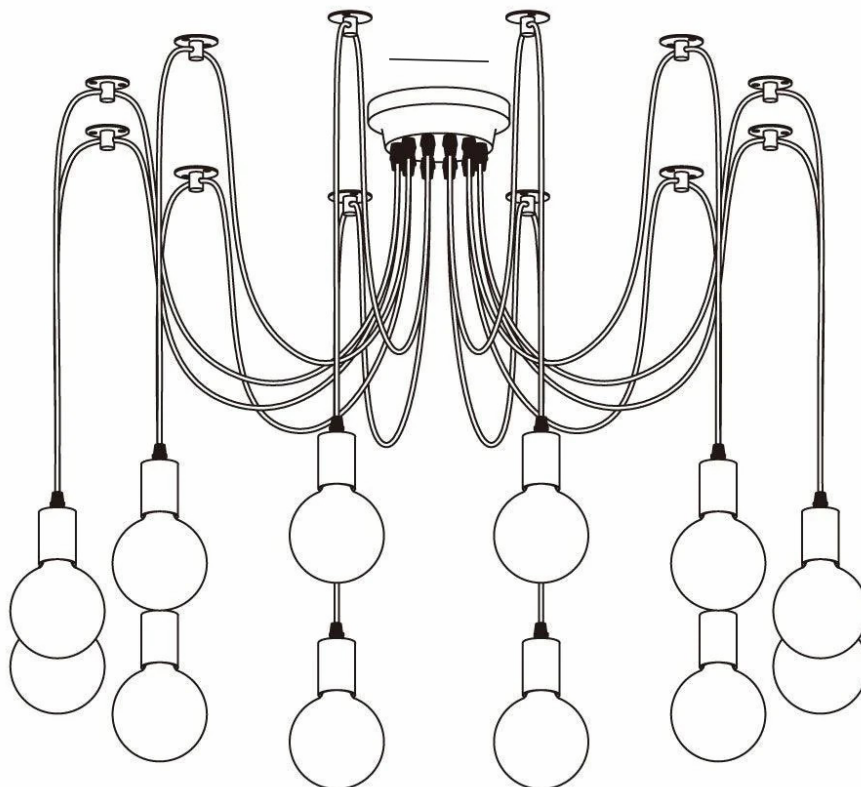

SPECIFICATION SHEET

Dia 15cm / Ø 5.9"

SPECIFICATION DETAILS

*For custom options, consult factory for details

Fixture Dimensions	D 15cm / Ø 5.9" (8heads)
Light source	E26 or E27 (bulb not included)
Wattage	MAX 40W incandescent bulb or LED equivalent.
Voltage	AC 110-240V
Mounting	Hardwired.
Dimming	Compatible with dimmable bulbs (bulb not included)
Control method	Compatible with common wall switches (not included)
Finishes	Black, White
Shade Details	White
Material	Metal
Wire Length	The standard length of the cord is 59" (150 cm), the length is adjustable.

SPECIFICATION SHEET

Dia 20cm / \varnothing 7.8"

SPECIFICATION DETAILS

*For custom options, consult factory for details

Fixture Dimensions	D 20cm / \varnothing 7.8"(10heads)
Light source	E26 or E27 (bulb not included)
Wattage	MAX 40W incandescent bulb or LED equivalent.
Voltage	AC 110-240V
Mounting	Hardwired.
Dimming	Compatible with dimmable bulbs (bulb not included)
Control method	Compatible with common wall switches (not included)
Finishes	Black, White
Shade Details	White
Material	Metal
Wire Length	The standard length of the cord is 59" (150 cm), the length is adjustable.

SPECIFICATION SHEET

Dia 20cm / Ø 7.8"

SPECIFICATION DETAILS

*For custom options, consult factory for details

Fixture Dimensions	D 20cm / Ø 7.8"(12heads)
Light source	E26 or E27 (bulb not included)
Wattage	MAX 40W incandescent bulb or LED equivalent.
Voltage	AC 110-240V
Mounting	Hardwired.
Dimming	Compatible with dimmable bulbs (bulb not included)
Control method	Compatible with common wall switches(not included)
Finishes	Black, White
Shade Details	White
Material	Metal
Wire Length	The standard length of the cord is 59" (150 cm), the length is adjustable.