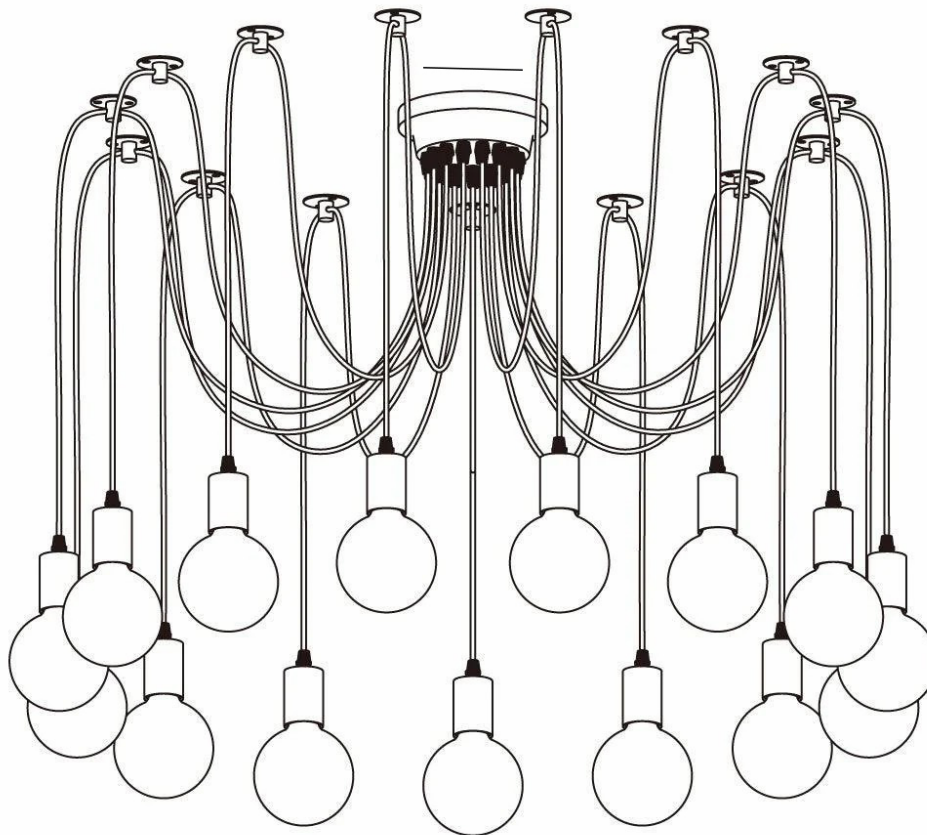

SPECIFICATION SHEET

Dia 20cm / \varnothing 7.8"

SPECIFICATION DETAILS

*For custom options, consult factory for details

Fixture Dimensions	D 20cm / \varnothing 7.8"(10heads)
Light source	E26 or E27 (bulb not included)
Wattage	MAX 40W incandescent bulb or LED equivalent.
Voltage	AC 110-240V
Mounting	Hardwired.
Dimming	Compatible with dimmable bulbs (bulb not included)
Control method	Compatible with common wall switches (not included)
Finishes	Black, White
Shade Details	White
Material	Metal
Wire Length	The standard length of the cord is 59" (150 cm), the length is adjustable.

SPECIFICATION SHEET

Dia 20cm / Ø 7.8"

SPECIFICATION DETAILS

*For custom options, consult factory for details

Fixture Dimensions	D 20cm / Ø 7.8"(12heads)
Light source	E26 or E27 (bulb not included)
Wattage	MAX 40W incandescent bulb or LED equivalent.
Voltage	AC 110-240V
Mounting	Hardwired.
Dimming	Compatible with dimmable bulbs (bulb not included)
Control method	Compatible with common wall switches(not included)
Finishes	Black, White
Shade Details	White
Material	Metal
Wire Length	The standard length of the cord is 59" (150 cm), the length is adjustable.

SPECIFICATION SHEET

Dia 20cm / \varnothing 7.8"

SPECIFICATION DETAILS

*For custom options, consult factory for details

Fixture Dimensions	D 20cm / \varnothing 7.8"(15heads)
Light source	E26 or E27 (bulb not included)
Wattage	MAX 40W incandescent bulb or LED equivalent.
Voltage	AC 110-240V
Mounting	Hardwired.
Dimming	Compatible with dimmable bulbs (bulb not included)
Control method	Compatible with common wall switches(not included)
Finishes	Black, White
Shade Details	White
Material	Metal
Wire Length	The standard length of the cord is 59" (150 cm), the length is adjustable.