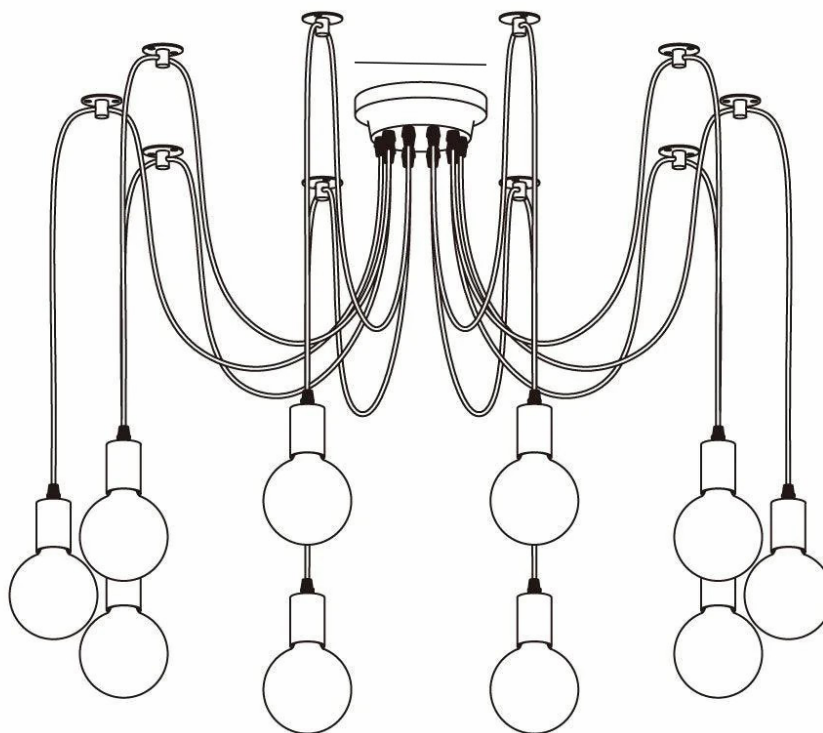

SPECIFICATION SHEET

Dia 15cm / Ø 5.9"

SPECIFICATION DETAILS

*For custom options, consult factory for details

Fixture Dimensions	D 15cm / Ø 5.9" (8heads)
Light source	E26 or E27 (bulb not included)
Wattage	MAX 40W incandescent bulb or LED equivalent.
Voltage	AC 110-240V
Mounting	Hardwired.
Dimming	Compatible with dimmable bulbs (bulb not included)
Control method	Compatible with common wall switches (not included)
Finishes	Black, White
Shade Details	White
Material	Metal
Wire Length	The standard length of the cord is 59" (150 cm), the length is adjustable.

SPECIFICATION SHEET

Dia 20cm / \varnothing 7.8"

SPECIFICATION DETAILS

*For custom options, consult factory for details

Fixture Dimensions	D 20cm / \varnothing 7.8"(10heads)
Light source	E26 or E27 (bulb not included)
Wattage	MAX 40W incandescent bulb or LED equivalent.
Voltage	AC 110-240V
Mounting	Hardwired.
Dimming	Compatible with dimmable bulbs (bulb not included)
Control method	Compatible with common wall switches (not included)
Finishes	Black, White
Shade Details	White
Material	Metal
Wire Length	The standard length of the cord is 59" (150 cm), the length is adjustable.

SPECIFICATION SHEET

Dia 20cm / Ø 7.8"

SPECIFICATION DETAILS

*For custom options, consult factory for details

Fixture Dimensions	D 20cm / Ø 7.8"(12heads)
Light source	E26 or E27 (bulb not included)
Wattage	MAX 40W incandescent bulb or LED equivalent.
Voltage	AC 110-240V
Mounting	Hardwired.
Dimming	Compatible with dimmable bulbs (bulb not included)
Control method	Compatible with common wall switches(not included)
Finishes	Black, White
Shade Details	White
Material	Metal
Wire Length	The standard length of the cord is 59" (150 cm), the length is adjustable.