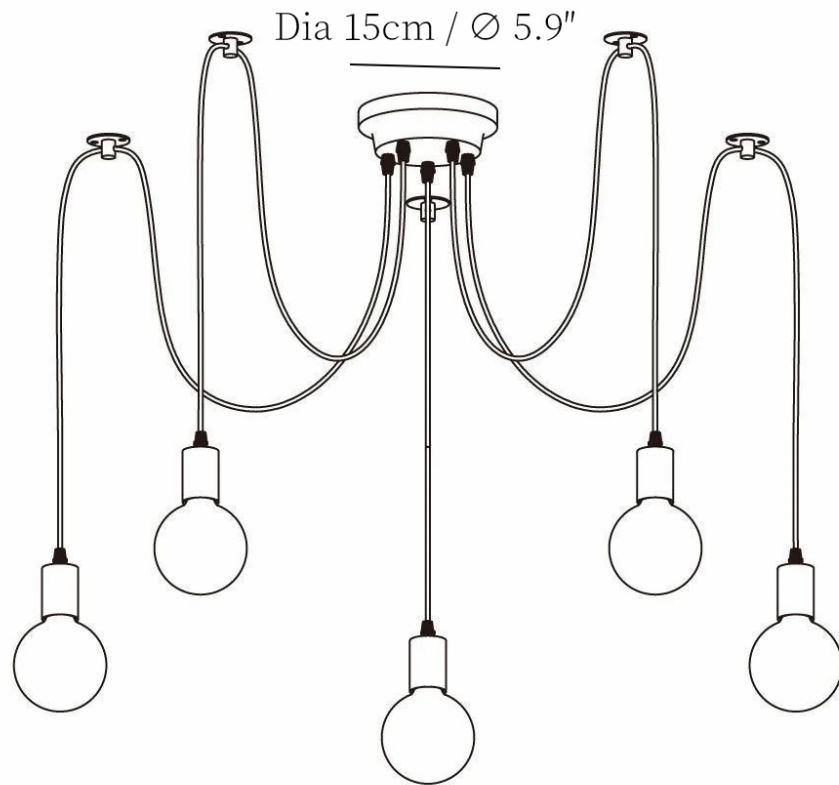

SPECIFICATION SHEET

SPECIFICATION DETAILS

*For custom options, consult factory for details

Fixture Dimensions	D 15cm / Ø 5.9"(5heads)
Light source	E26 or E27 (bulb not included)
Wattage	MAX 40W incandescent bulb or LED equivalent.
Voltage	AC 110-240V
Mounting	Hardwired.
Dimming	Compatible with dimmable bulbs (bulb not included)
Control method	Compatible with common wall switches (not included)
Finishes	Black, White
Shade Details	White
Material	Metal
Wire Length	The standard length of the cord is 59" (150 cm), the length is adjustable.

SPECIFICATION SHEET

Dia 15cm / Ø 5.9"

SPECIFICATION DETAILS

*For custom options, consult factory for details

Fixture Dimensions	D 15cm / Ø 5.9" (8heads)
Light source	E26 or E27 (bulb not included)
Wattage	MAX 40W incandescent bulb or LED equivalent.
Voltage	AC 110-240V
Mounting	Hardwired.
Dimming	Compatible with dimmable bulbs (bulb not included)
Control method	Compatible with common wall switches (not included)
Finishes	Black, White
Shade Details	White
Material	Metal
Wire Length	The standard length of the cord is 59" (150 cm), the length is adjustable.

SPECIFICATION SHEET

Dia 20cm / \varnothing 7.8"

SPECIFICATION DETAILS

*For custom options, consult factory for details

Fixture Dimensions	D 20cm / \varnothing 7.8"(10heads)
Light source	E26 or E27 (bulb not included)
Wattage	MAX 40W incandescent bulb or LED equivalent.
Voltage	AC 110-240V
Mounting	Hardwired.
Dimming	Compatible with dimmable bulbs (bulb not included)
Control method	Compatible with common wall switches (not included)
Finishes	Black, White
Shade Details	White
Material	Metal
Wire Length	The standard length of the cord is 59" (150 cm), the length is adjustable.