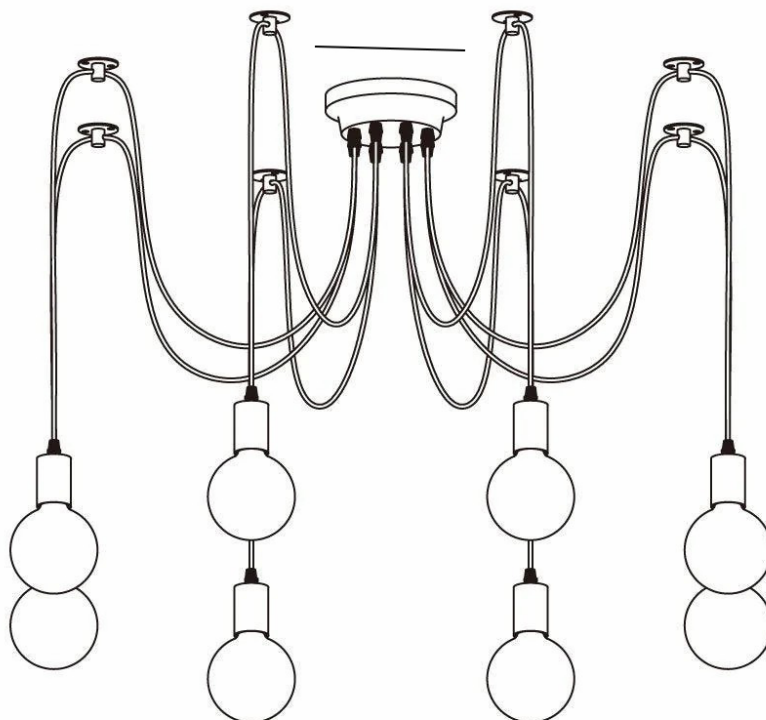

SPECIFICATION SHEET

SPECIFICATION DETAILS

*For custom options, consult factory for details

Fixture Dimensions	D 15cm / Ø 5.9"(5heads)
Light source	E26 or E27 (bulb not included)
Wattage	MAX 40W incandescent bulb or LED equivalent.
Voltage	AC 110-240V
Mounting	Hardwired.
Dimming	Compatible with dimmable bulbs (bulb not included)
Control method	Compatible with common wall switches (not included)
Finishes	Black, White
Shade Details	White
Material	Metal
Wire Length	The standard length of the cord is 59" (150 cm), the length is adjustable.

SPECIFICATION SHEET

Dia 15cm / Ø 5.9"

SPECIFICATION DETAILS

*For custom options, consult factory for details

Fixture Dimensions	D 15cm / Ø 5.9" (8heads)
Light source	E26 or E27 (bulb not included)
Wattage	MAX 40W incandescent bulb or LED equivalent.
Voltage	AC 110-240V
Mounting	Hardwired.
Dimming	Compatible with dimmable bulbs (bulb not included)
Control method	Compatible with common wall switches (not included)
Finishes	Black, White
Shade Details	White
Material	Metal
Wire Length	The standard length of the cord is 59" (150 cm), the length is adjustable.

SPECIFICATION SHEET

Dia 20cm / \varnothing 7.8"

SPECIFICATION DETAILS

*For custom options, consult factory for details

Fixture Dimensions	D 20cm / \varnothing 7.8"(10heads)
Light source	E26 or E27 (bulb not included)
Wattage	MAX 40W incandescent bulb or LED equivalent.
Voltage	AC 110-240V
Mounting	Hardwired.
Dimming	Compatible with dimmable bulbs (bulb not included)
Control method	Compatible with common wall switches (not included)
Finishes	Black, White
Shade Details	White
Material	Metal
Wire Length	The standard length of the cord is 59" (150 cm), the length is adjustable.