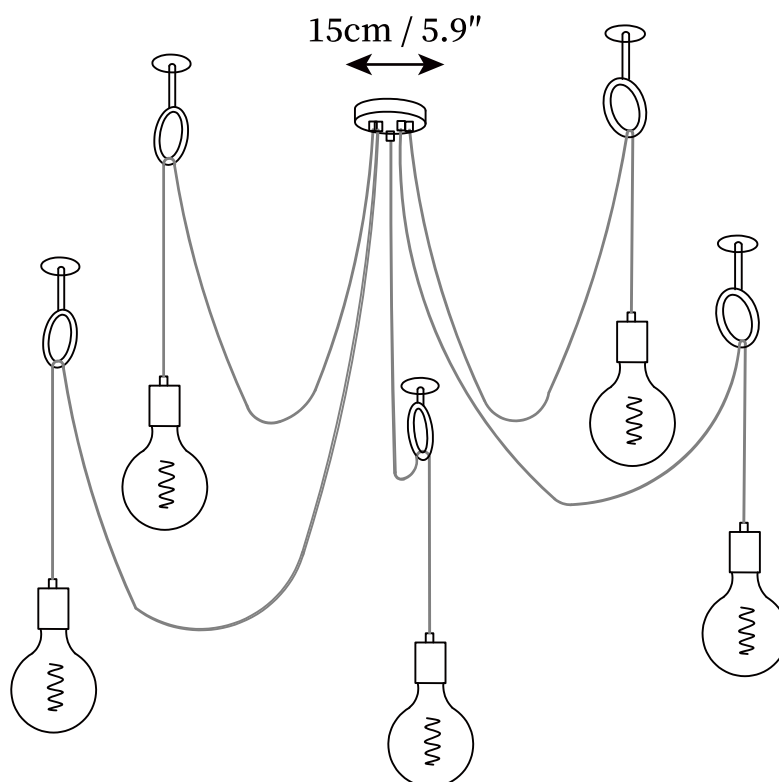

SPECIFICATION SHEET

SPECIFICATION DETAILS

*For custom options, consult factory for details

Fixture Dimensions	D 4.7"(3heads)
Light source	E26 or E27 (bulb not included)
Wattage	MAX 40W incandescent bulb or LED equivalent.
Voltage	AC 110-240V
Mounting	Hardwired.
Dimming	Compatible with dimmable bulbs (bulb not included)
Control method	Compatible with common wall switches(not included)
Finishes	Copper
Glass Color	Copper
Material	Metal
Wire Length	The standard length of the suspended wire is 59 "(150 cm) and the length is adjustable.

SPECIFICATION SHEET

SPECIFICATION DETAILS

*For custom options, consult factory for details

Fixture Dimensions	D 5.9"(5heads)
Light source	E26 or E27 (bulb not included)
Wattage	MAX 40W incandescent bulb or LED equivalent.
Voltage	AC 110-240V
Mounting	Hardwired.
Dimming	Compatible with dimmable bulbs (bulb not included)
Control method	Compatible with common wall switches(not included)
Finishes	Copper
Glass Color	Copper
Material	Metal
Wire Length	The standard length of the suspended wire is 59 "(150 cm) and the length is adjustable.

SPECIFICATION SHEET

SPECIFICATION DETAILS

*For custom options, consult factory for details

Fixture Dimensions	D 5.9"(8heads)
Light source	E26 or E27 (bulb not included)
Wattage	MAX 40W incandescent bulb or LED equivalent.
Voltage	AC 110-240V
Mounting	Hardwired.
Dimming	Compatible with dimmable bulbs (bulb not included)
Control method	Compatible with common wall switches(not included)
Finishes	Copper
Glass Color	Copper
Material	Metal
Wire Length	The standard length of the suspended wire is 59 "(150 cm) and the length is adjustable.