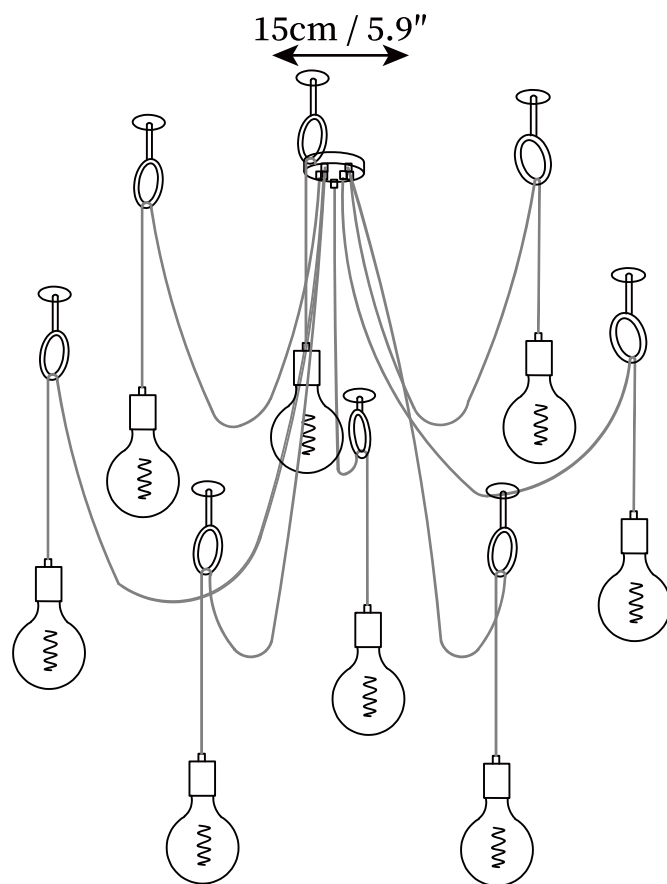

SPECIFICATION SHEET

SPECIFICATION DETAILS

*For custom options, consult factory for details

Fixture Dimensions	D 4.7"(3heads)
Light source	E26 or E27 (bulb not included)
Wattage	MAX 40W incandescent bulb or LED equivalent.
Voltage	AC 110-240V
Mounting	Hardwired.
Dimming	Compatible with dimmable bulbs (bulb not included)
Control method	Compatible with common wall switches(not included)
Finishes	Copper
Glass Color	Copper
Material	Metal
Wire Length	The standard length of the suspended wire is 59 "(150 cm) and the length is adjustable.

SPECIFICATION SHEET

SPECIFICATION DETAILS

*For custom options, consult factory for details

Fixture Dimensions	D 5.9"(5heads)
Light source	E26 or E27 (bulb not included)
Wattage	MAX 40W incandescent bulb or LED equivalent.
Voltage	AC 110-240V
Mounting	Hardwired.
Dimming	Compatible with dimmable bulbs (bulb not included)
Control method	Compatible with common wall switches(not included)
Finishes	Copper
Glass Color	Copper
Material	Metal
Wire Length	The standard length of the suspended wire is 59 "(150 cm) and the length is adjustable.

SPECIFICATION SHEET

SPECIFICATION DETAILS

*For custom options, consult factory for details

Fixture Dimensions	D 5.9"(8heads)
Light source	E26 or E27 (bulb not included)
Wattage	MAX 40W incandescent bulb or LED equivalent.
Voltage	AC 110-240V
Mounting	Hardwired.
Dimming	Compatible with dimmable bulbs (bulb not included)
Control method	Compatible with common wall switches(not included)
Finishes	Copper
Glass Color	Copper
Material	Metal
Wire Length	The standard length of the suspended wire is 59 "(150 cm) and the length is adjustable.