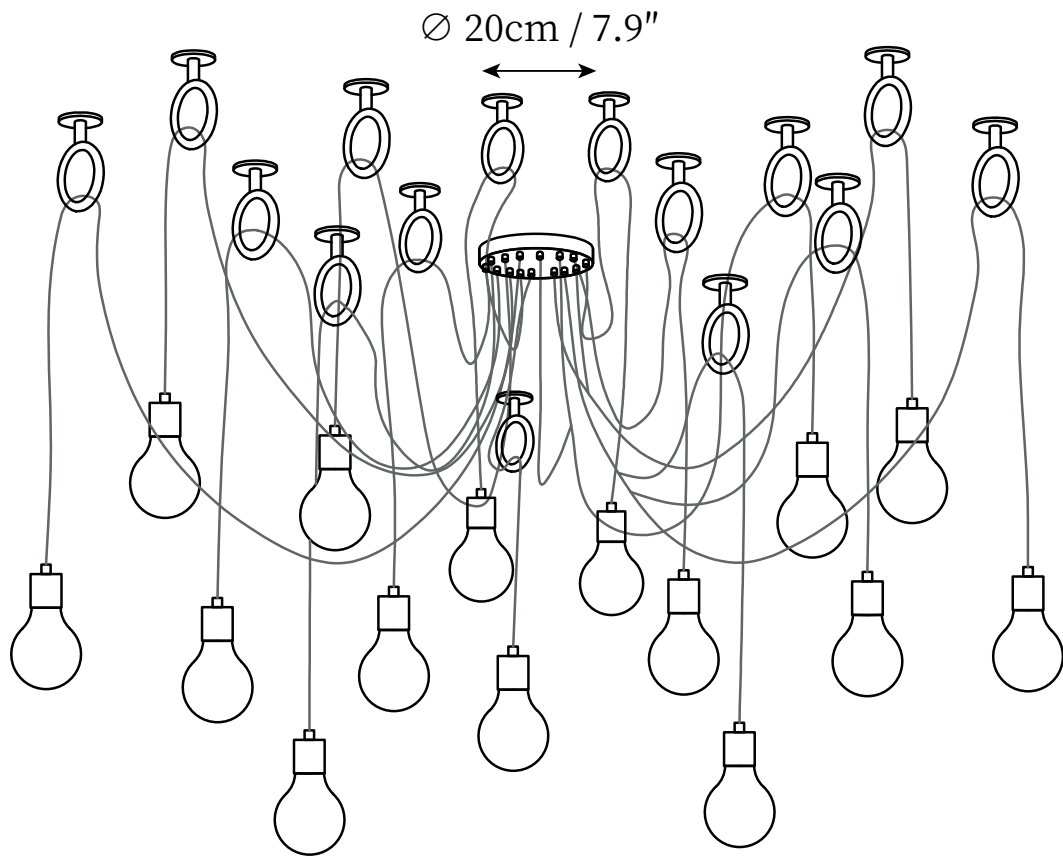

SPECIFICATION SHEET

SPECIFICATION DETAILS

*For custom options, consult factory for details

Fixture Dimensions	D 5.9"(8heads)
Light source	E26 or E27 (bulb not included)
Wattage	MAX 40W incandescent bulb or LED equivalent.
Voltage	AC 110-240V
Mounting	Hardwired.
Dimming	Compatible with dimmable bulbs (bulb not included)
Control method	Compatible with common wall switches(not included)
Finishes	Copper
Glass Color	Copper
Material	Metal
Wire Length	The standard length of the suspended wire is 59 "(150 cm) and the length is adjustable.

SPECIFICATION SHEET

SPECIFICATION DETAILS

*For custom options, consult factory for details

Fixture Dimensions	D 7.9"(12heads)
Light source	E26 or E27 (bulb not included)
Wattage	MAX 40W incandescent bulb or LED equivalent.
Voltage	AC 110-240V
Mounting	Hardwired.
Dimming	Compatible with dimmable bulbs (bulb not included)
Control method	Compatible with common wall switches(not included)
Finishes	Copper
Glass Color	Copper
Material	Metal
Wire Length	The standard length of the suspended wire is 59 "(150 cm) and the length is adjustable.

SPECIFICATION SHEET

SPECIFICATION DETAILS

*For custom options, consult factory for details

Fixture Dimensions	D 7.9" (15heads)
Light source	E26 or E27 (bulb not included)
Wattage	MAX 40W incandescent bulb or LED equivalent.
Voltage	AC 110-240V
Mounting	Hardwired.
Dimming	Compatible with dimmable bulbs (bulb not included)
Control method	Compatible with common wall switches (not included)
Finishes	Copper
Glass Color	Copper
Material	Metal
Wire Length	The standard length of the suspended wire is 59 "(150 cm) and the length is adjustable.