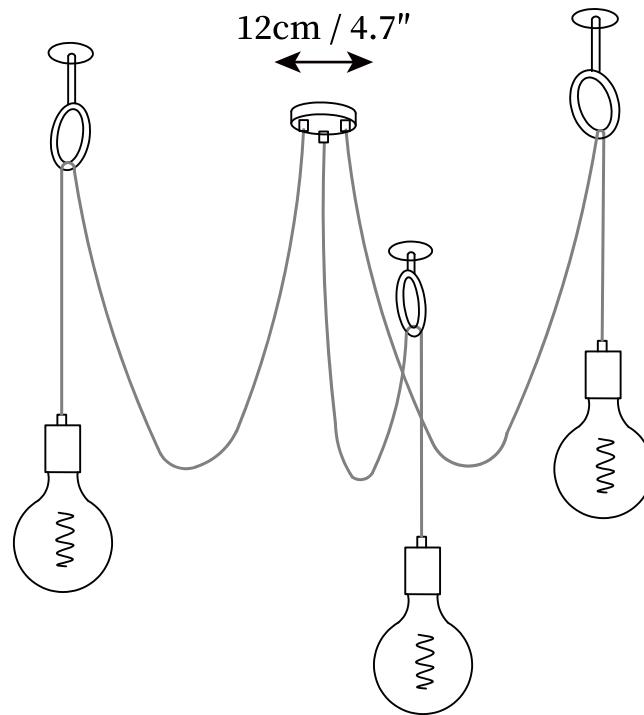

SPECIFICATION SHEET

SPECIFICATION DETAILS

*For custom options, consult factory for details

Fixture Dimensions	D 4.7"(3heads)
Light source	E26 or E27 (bulb not included)
Wattage	MAX 40W incandescent bulb or LED equivalent.
Voltage	AC 110-240V
Mounting	Hardwired.
Dimming	Compatible with dimmable bulbs (bulb not included)
Control method	Compatible with common wall switches(not included)
Finishes	Copper
Glass Color	Copper
Material	Metal
Wire Length	The standard length of the suspended wire is 59 "(150 cm) and the length is adjustable.

SPECIFICATION SHEET

SPECIFICATION DETAILS

*For custom options, consult factory for details

Fixture Dimensions	D 5.9"(5heads)
Light source	E26 or E27 (bulb not included)
Wattage	MAX 40W incandescent bulb or LED equivalent.
Voltage	AC 110-240V
Mounting	Hardwired.
Dimming	Compatible with dimmable bulbs (bulb not included)
Control method	Compatible with common wall switches(not included)
Finishes	Copper
Glass Color	Copper
Material	Metal
Wire Length	The standard length of the suspended wire is 59 "(150 cm) and the length is adjustable.

SPECIFICATION SHEET

SPECIFICATION DETAILS

*For custom options, consult factory for details

Fixture Dimensions	D 5.9"(8heads)
Light source	E26 or E27 (bulb not included)
Wattage	MAX 40W incandescent bulb or LED equivalent.
Voltage	AC 110-240V
Mounting	Hardwired.
Dimming	Compatible with dimmable bulbs (bulb not included)
Control method	Compatible with common wall switches(not included)
Finishes	Copper
Glass Color	Copper
Material	Metal
Wire Length	The standard length of the suspended wire is 59 "(150 cm) and the length is adjustable.