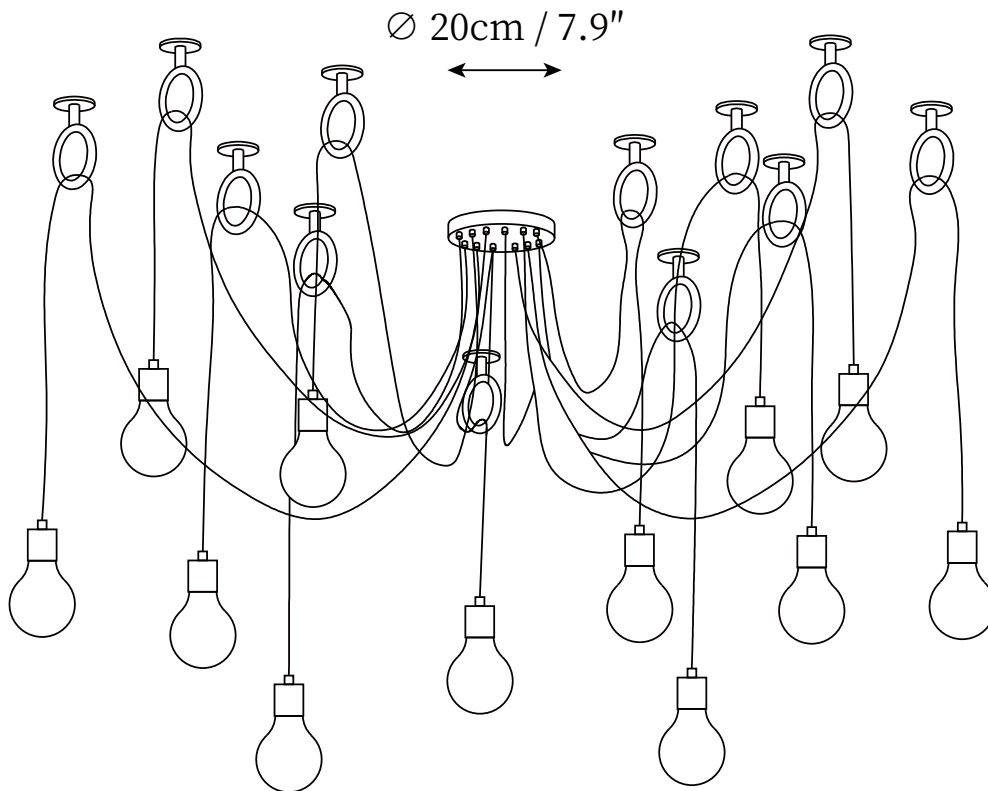

SPECIFICATION SHEET

SPECIFICATION DETAILS

*For custom options, consult factory for details

Fixture Dimensions	D 5.9"(5heads)
Light source	E26 or E27 (bulb not included)
Wattage	MAX 40W incandescent bulb or LED equivalent.
Voltage	AC 110-240V
Mounting	Hardwired.
Dimming	Compatible with dimmable bulbs (bulb not included)
Control method	Compatible with common wall switches(not included)
Finishes	Copper
Glass Color	Copper
Material	Metal
Wire Length	The standard length of the suspended wire is 59 "(150 cm) and the length is adjustable.

SPECIFICATION SHEET

SPECIFICATION DETAILS

*For custom options, consult factory for details

Fixture Dimensions	D 5.9"(8heads)
Light source	E26 or E27 (bulb not included)
Wattage	MAX 40W incandescent bulb or LED equivalent.
Voltage	AC 110-240V
Mounting	Hardwired.
Dimming	Compatible with dimmable bulbs (bulb not included)
Control method	Compatible with common wall switches(not included)
Finishes	Copper
Glass Color	Copper
Material	Metal
Wire Length	The standard length of the suspended wire is 59 "(150 cm) and the length is adjustable.

SPECIFICATION SHEET

SPECIFICATION DETAILS

*For custom options, consult factory for details

Fixture Dimensions	D 7.9"(12heads)
Light source	E26 or E27 (bulb not included)
Wattage	MAX 40W incandescent bulb or LED equivalent.
Voltage	AC 110-240V
Mounting	Hardwired.
Dimming	Compatible with dimmable bulbs (bulb not included)
Control method	Compatible with common wall switches(not included)
Finishes	Copper
Glass Color	Copper
Material	Metal
Wire Length	The standard length of the suspended wire is 59 "(150 cm) and the length is adjustable.