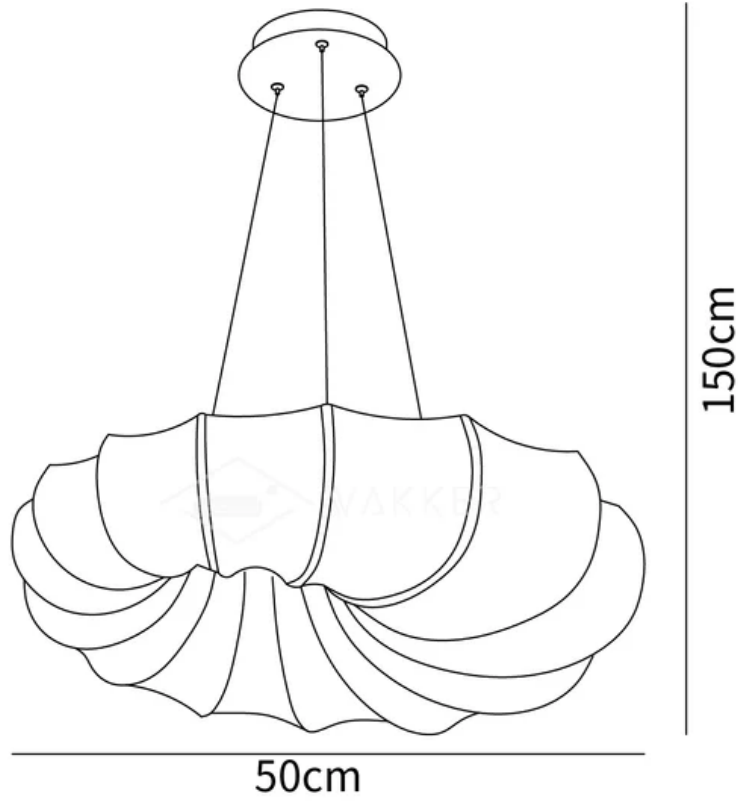

SPECIFICATION SHEET

SPECIFICATION DETAILS

*For custom options, consult factory for details

Fixture Dimensions	Ø 19.6" x H 59"
Light source	Integrated LED
Wattage	~10W
Voltage	AC 110-240V
Dimming	Not supported
CRI(Ra)	90+ CRI
Mounting	Hardwired.
LED Rated Life	30000 hours
Color Temperature	Warm Light (3000K), Neutral Light (4000K), Cool Light (6000K)
Control method	Compatible with common wall switches (not included)
Finishes	White
Shadow Details	White
Material	Metal, PE
Wire Length	The standard length of the cord is 59" (150 cm), the length is adjustable.