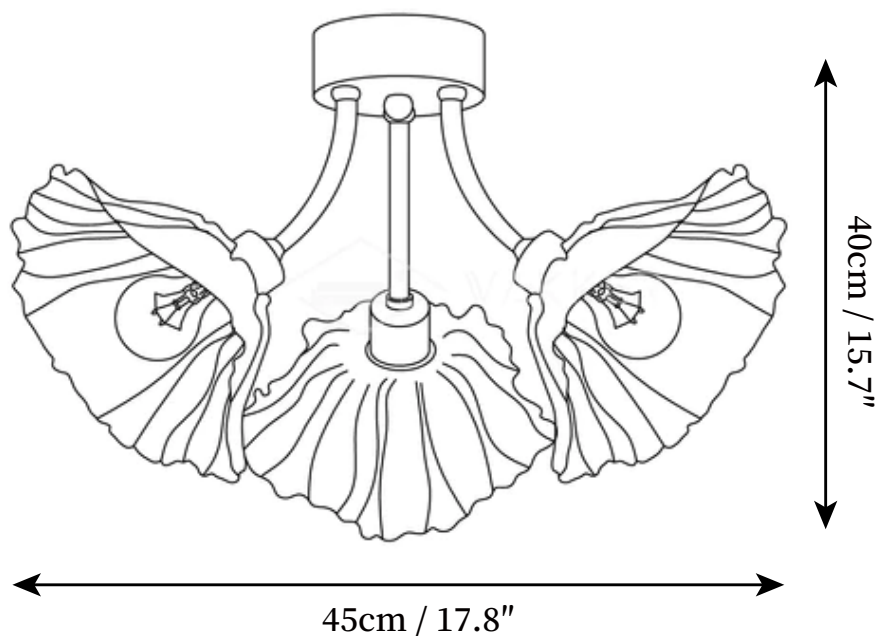

SPECIFICATION SHEET

SPECIFICATION DETAILS

*For custom options, consult factory for details

Fixture Dimensions	D 17.8" x H 15.7"
Light source	E26 or E27. (bulb not included)
Wattage	MAX 40W incandescent bulb or LED equivalent.
Voltage	AC 110-240V
Mounting	Hardwired.
Dimming	Please purchase dimmable light bulbs separately.
Control method	Compatible with common wall switches (not included)
Finishes	Brass.
Shade Details	Clear.
Material	Brass, Glass.

SPECIFICATION SHEET

SPECIFICATION DETAILS

*For custom options, consult factory for details

Fixture Dimensions	D 21.6" x H 14.1"
Light source	E26 or E27. (bulb not included)
Wattage	MAX 40W incandescent bulb or LED equivalent.
Voltage	AC 110-240V
Mounting	Hardwired.
Dimming	Please purchase dimmable light bulbs separately.
Control method	Compatible with common wall switches (not included)
Finishes	Brass.
Shade Details	Clear.
Material	Brass, Glass.

SPECIFICATION SHEET

SPECIFICATION DETAILS

*For custom options, consult factory for details

Fixture Dimensions	D 32.6" x H 14.9"
Light source	E26 or E27. (bulb not included)
Wattage	MAX 40W incandescent bulb or LED equivalent.
Voltage	AC 110-240V
Mounting	Hardwired.
Dimming	Please purchase dimmable light bulbs separately.
Control method	Compatible with common wall switches(not included)
Finishes	Brass.
Shade Details	Clear.
Material	Brass, Glass.