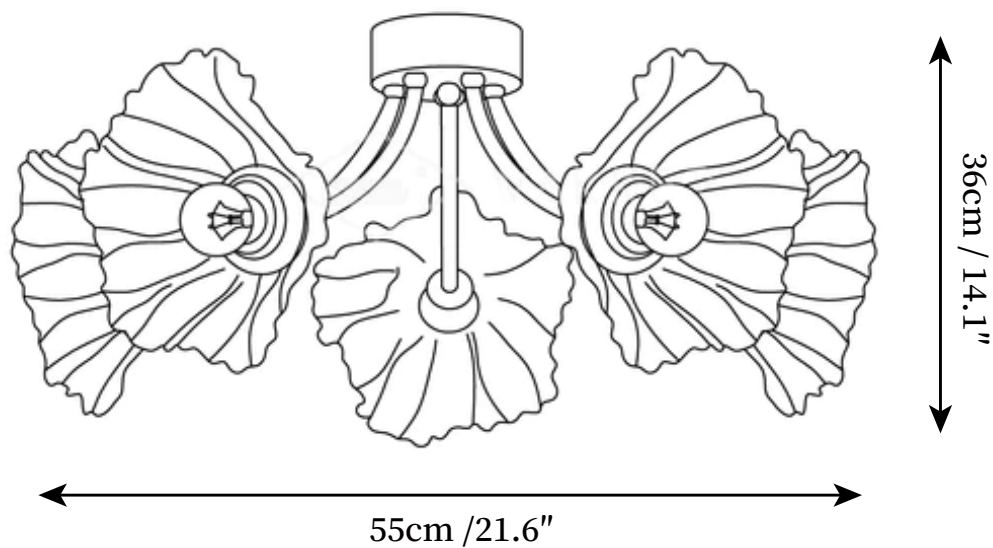

SPECIFICATION SHEET

SPECIFICATION DETAILS

*For custom options, consult factory for details

Fixture Dimensions	D 17.8" x H 15.7"
Light source	E26 or E27. (bulb not included)
Wattage	MAX 40W incandescent bulb or LED equivalent.
Voltage	AC 110-240V
Mounting	Hardwired.
Dimming	Please purchase dimmable light bulbs separately.
Control method	Compatible with common wall switches (not included)
Finishes	Brass.
Shade Details	Clear.
Material	Brass, Glass.

SPECIFICATION SHEET

SPECIFICATION DETAILS

*For custom options, consult factory for details

Fixture Dimensions	D 21.6" x H 14.1"
Light source	E26 or E27. (bulb not included)
Wattage	MAX 40W incandescent bulb or LED equivalent.
Voltage	AC 110-240V
Mounting	Hardwired.
Dimming	Please purchase dimmable light bulbs separately.
Control method	Compatible with common wall switches (not included)
Finishes	Brass.
Shade Details	Clear.
Material	Brass, Glass.

SPECIFICATION SHEET

SPECIFICATION DETAILS

*For custom options, consult factory for details

Fixture Dimensions	D 32.6" x H 14.9"
Light source	E26 or E27. (bulb not included)
Wattage	MAX 40W incandescent bulb or LED equivalent.
Voltage	AC 110-240V
Mounting	Hardwired.
Dimming	Please purchase dimmable light bulbs separately.
Control method	Compatible with common wall switches(not included)
Finishes	Brass.
Shade Details	Clear.
Material	Brass, Glass.