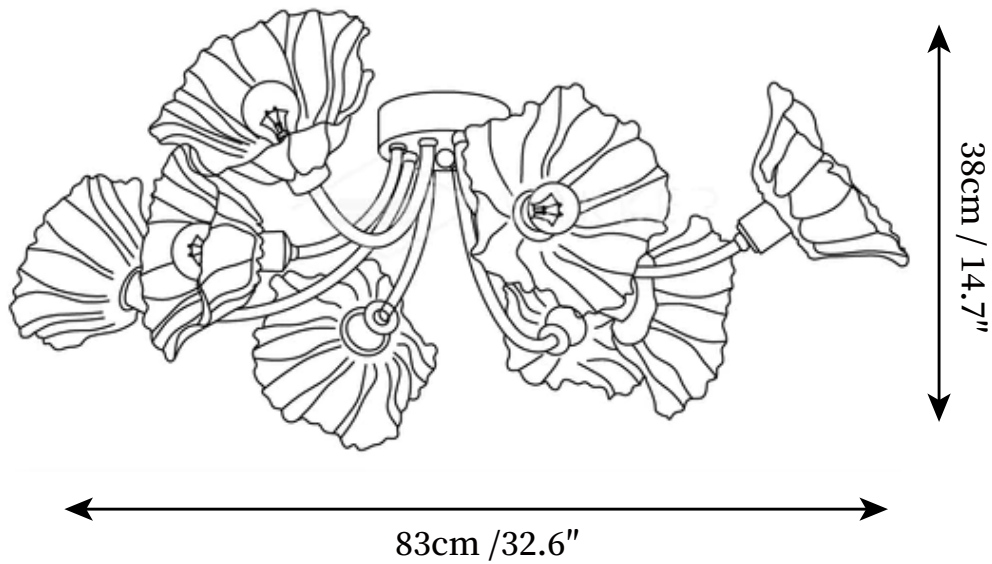

SPECIFICATION SHEET

SPECIFICATION DETAILS

*For custom options, consult factory for details

Fixture Dimensions	D 17.8" x H 15.7"
Light source	E26 or E27. (bulb not included)
Wattage	MAX 40W incandescent bulb or LED equivalent.
Voltage	AC 110-240V
Mounting	Hardwired.
Dimming	Please purchase dimmable light bulbs separately.
Control method	Compatible with common wall switches (not included)
Finishes	Brass.
Shade Details	Clear.
Material	Brass, Glass.

SPECIFICATION SHEET

SPECIFICATION DETAILS

*For custom options, consult factory for details

Fixture Dimensions	D 21.6" x H 14.1"
Light source	E26 or E27. (bulb not included)
Wattage	MAX 40W incandescent bulb or LED equivalent.
Voltage	AC 110-240V
Mounting	Hardwired.
Dimming	Please purchase dimmable light bulbs separately.
Control method	Compatible with common wall switches (not included)
Finishes	Brass.
Shade Details	Clear.
Material	Brass, Glass.

SPECIFICATION SHEET

SPECIFICATION DETAILS

*For custom options, consult factory for details

Fixture Dimensions	D 32.6" x H 14.9"
Light source	E26 or E27. (bulb not included)
Wattage	MAX 40W incandescent bulb or LED equivalent.
Voltage	AC 110-240V
Mounting	Hardwired.
Dimming	Please purchase dimmable light bulbs separately.
Control method	Compatible with common wall switches(not included)
Finishes	Brass.
Shade Details	Clear.
Material	Brass, Glass.