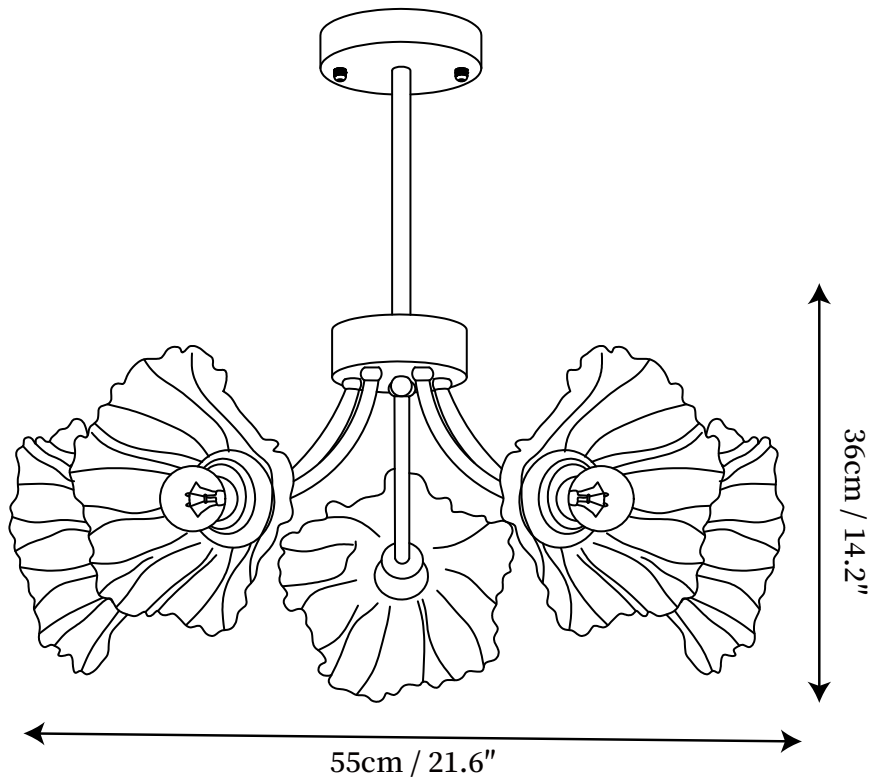

# SPECIFICATION SHEET

---

## SPECIFICATION DETAILS

\*For custom options, consult factory for details

<b>Fixture Dimensions</b>	D 17.8" x H 10.6"
<b>Light source</b>	E26 or E27. (bulb not included)
<b>Wattage</b>	MAX 40W incandescent bulb or LED equivalent.
<b>Voltage</b>	AC 110-240V
<b>Mounting</b>	Hardwired.
<b>Dimming</b>	Compatible with dimmable bulbs (bulb not included)
<b>Control method</b>	Compatible with common wall switches (not included)
<b>Finishes</b>	Brass
<b>Shade Details</b>	Clear
<b>Material</b>	Brass, Glass
<b>Rod Length</b>	Suspension rod length 10cm / 3.9", and can be spliced as needed.

## SPECIFICATION DETAILS

\*For custom options, consult factory for details

<b>Fixture Dimensions</b>	D 21.6" x H 14.2"
<b>Light source</b>	E26 or E27. (bulb not included)
<b>Wattage</b>	MAX 40W incandescent bulb or LED equivalent.
<b>Voltage</b>	AC 110-240V
<b>Mounting</b>	Hardwired.
<b>Dimming</b>	Compatible with dimmable bulbs (bulb not included)
<b>Control method</b>	Compatible with common wall switches (not included)
<b>Finishes</b>	Brass
<b>Shade Details</b>	Clear
<b>Material</b>	Brass, Glass
<b>Rod Length</b>	Suspension rod length 10cm / 3.9", and can be spliced as needed.

## SPECIFICATION DETAILS

\*For custom options, consult factory for details

<b>Fixture Dimensions</b>	D 32.6" x H 15"
<b>Light source</b>	E26 or E27. (bulb not included)
<b>Wattage</b>	MAX 40W incandescent bulb or LED equivalent.
<b>Voltage</b>	AC 110-240V
<b>Mounting</b>	Hardwired.
<b>Dimming</b>	Compatible with dimmable bulbs (bulb not included)
<b>Control method</b>	Compatible with common wall switches (not included)
<b>Finishes</b>	Brass
<b>Shade Details</b>	Clear
<b>Material</b>	Brass, Glass
<b>Rod Length</b>	Suspension rod length 10cm / 3.9", and can be spliced as needed.