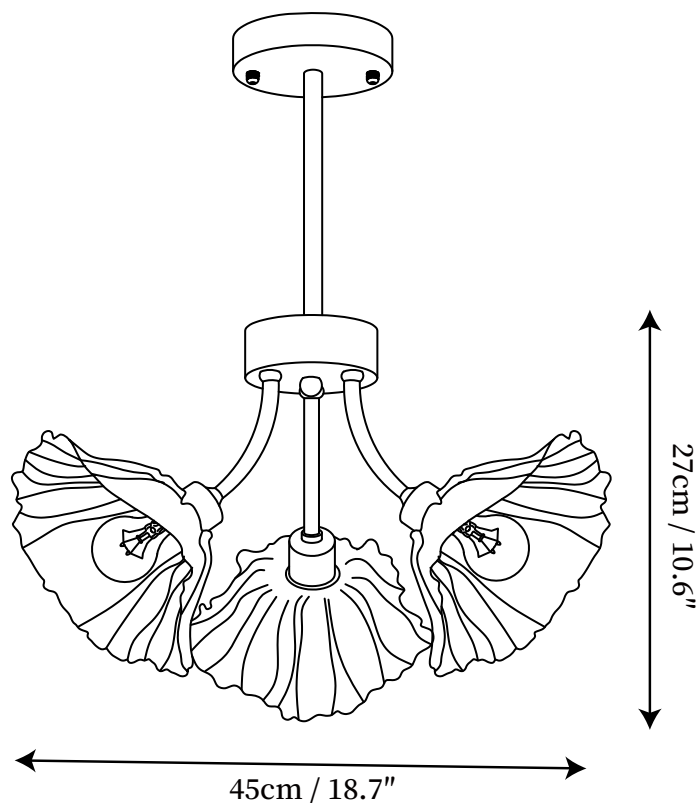

## SPECIFICATION DETAILS

\*For custom options, consult factory for details

<b>Fixture Dimensions</b>	D 17.8" x H 10.6"
<b>Light source</b>	E26 or E27. (bulb not included)
<b>Wattage</b>	MAX 40W incandescent bulb or LED equivalent.
<b>Voltage</b>	AC 110-240V
<b>Mounting</b>	Hardwired.
<b>Dimming</b>	Compatible with dimmable bulbs (bulb not included)
<b>Control method</b>	Compatible with common wall switches (not included)
<b>Finishes</b>	Brass
<b>Shade Details</b>	Clear
<b>Material</b>	Brass, Glass
<b>Rod Length</b>	Suspension rod length 10cm / 3.9", and can be spliced as needed.

## SPECIFICATION DETAILS

\*For custom options, consult factory for details

<b>Fixture Dimensions</b>	D 21.6" x H 14.2"
<b>Light source</b>	E26 or E27. (bulb not included)
<b>Wattage</b>	MAX 40W incandescent bulb or LED equivalent.
<b>Voltage</b>	AC 110-240V
<b>Mounting</b>	Hardwired.
<b>Dimming</b>	Compatible with dimmable bulbs (bulb not included)
<b>Control method</b>	Compatible with common wall switches (not included)
<b>Finishes</b>	Brass
<b>Shade Details</b>	Clear
<b>Material</b>	Brass, Glass
<b>Rod Length</b>	Suspension rod length 10cm / 3.9", and can be spliced as needed.

## SPECIFICATION DETAILS

\*For custom options, consult factory for details

<b>Fixture Dimensions</b>	D 32.6" x H 15"
<b>Light source</b>	E26 or E27. (bulb not included)
<b>Wattage</b>	MAX 40W incandescent bulb or LED equivalent.
<b>Voltage</b>	AC 110-240V
<b>Mounting</b>	Hardwired.
<b>Dimming</b>	Compatible with dimmable bulbs (bulb not included)
<b>Control method</b>	Compatible with common wall switches (not included)
<b>Finishes</b>	Brass
<b>Shade Details</b>	Clear
<b>Material</b>	Brass, Glass
<b>Rod Length</b>	Suspension rod length 10cm / 3.9", and can be spliced as needed.