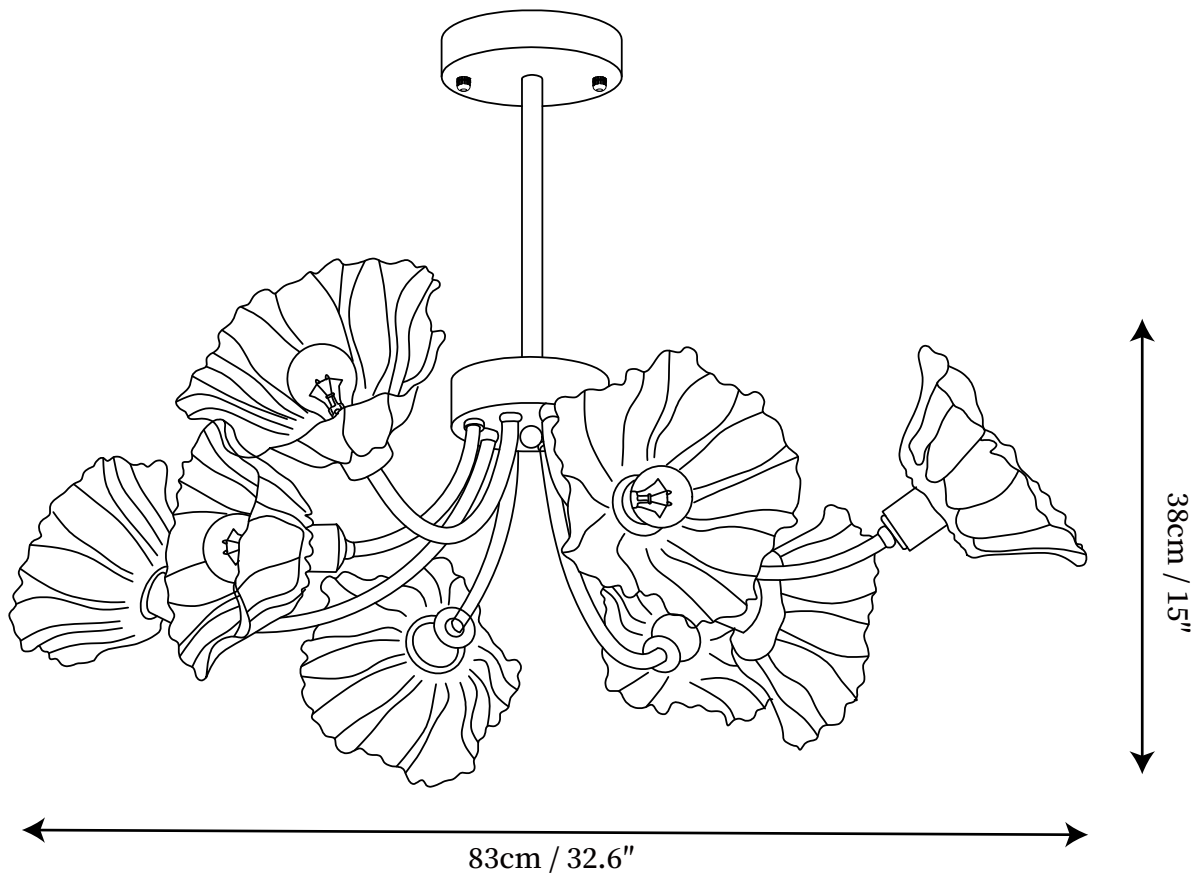

## SPECIFICATION DETAILS

\*For custom options, consult factory for details

<b>Fixture Dimensions</b>	D 17.8" x H 10.6"
<b>Light source</b>	E26 or E27. (bulb not included)
<b>Wattage</b>	MAX 40W incandescent bulb or LED equivalent.
<b>Voltage</b>	AC 110-240V
<b>Mounting</b>	Hardwired.
<b>Dimming</b>	Compatible with dimmable bulbs (bulb not included)
<b>Control method</b>	Compatible with common wall switches (not included)
<b>Finishes</b>	Brass
<b>Shade Details</b>	Clear
<b>Material</b>	Brass, Glass
<b>Rod Length</b>	Suspension rod length 10cm / 3.9", and can be spliced as needed.

# SPECIFICATION SHEET

---

## SPECIFICATION DETAILS

\*For custom options, consult factory for details

<b>Fixture Dimensions</b>	D 21.6" x H 14.2"
<b>Light source</b>	E26 or E27. (bulb not included)
<b>Wattage</b>	MAX 40W incandescent bulb or LED equivalent.
<b>Voltage</b>	AC 110-240V
<b>Mounting</b>	Hardwired.
<b>Dimming</b>	Compatible with dimmable bulbs (bulb not included)
<b>Control method</b>	Compatible with common wall switches (not included)
<b>Finishes</b>	Brass
<b>Shade Details</b>	Clear
<b>Material</b>	Brass, Glass
<b>Rod Length</b>	Suspension rod length 10cm / 3.9", and can be spliced as needed.

## SPECIFICATION DETAILS

\*For custom options, consult factory for details

<b>Fixture Dimensions</b>	D 32.6" x H 15"
<b>Light source</b>	E26 or E27. (bulb not included)
<b>Wattage</b>	MAX 40W incandescent bulb or LED equivalent.
<b>Voltage</b>	AC 110-240V
<b>Mounting</b>	Hardwired.
<b>Dimming</b>	Compatible with dimmable bulbs (bulb not included)
<b>Control method</b>	Compatible with common wall switches (not included)
<b>Finishes</b>	Brass
<b>Shade Details</b>	Clear
<b>Material</b>	Brass, Glass
<b>Rod Length</b>	Suspension rod length 10cm / 3.9", and can be spliced as needed.