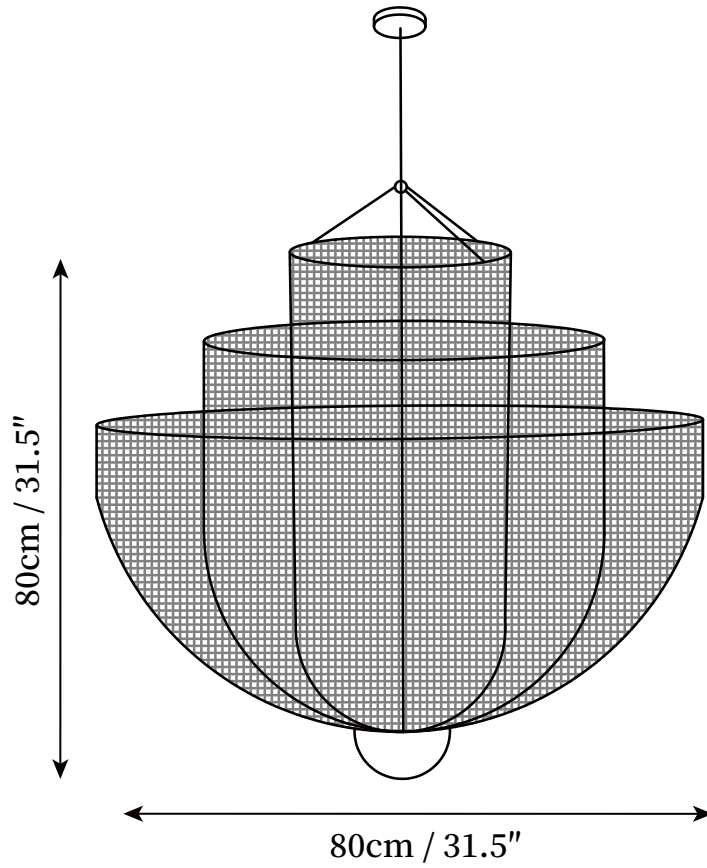

SPECIFICATION SHEET

SPECIFICATION DETAILS

*For custom options, consult factory for details

Fixture Dimensions	D 17.7" x H 17.7"
Light source	Integrated LED
Wattage	~ 10W
Voltage	AC 110-240V
Dimming	Not supported
CRI(Ra)	90+ CRI
Mounting	Hardwired.
LED Rated Life	30000 hours
Color Temperature	Warm Light (3000K), Neutral Light (4000K), Cool Light (6000K)
Control method	Compatible with common wall switches(not included)
Finishes	Chrome, Gold.
Shads Details	Chrome, Gold.
Material	Metal, Iron.
Rod Length	The standard length of the cord is 59" (150 cm), the length is adjustable.

SPECIFICATION SHEET

SPECIFICATION DETAILS

*For custom options, consult factory for details

Fixture Dimensions	D 23.6" x H 23.6"
Light source	Integrated LED
Wattage	~ 15W
Voltage	AC 110-240V
Dimming	Not supported
CRI(Ra)	90+ CRI
Mounting	Hardwired.
LED Rated Life	30000 hours
Color Temperature	Warm Light (3000K), Neutral Light (4000K), Cool Light (6000K)
Control method	Compatible with common wall switches(not included)
Finishes	Chrome, Gold.
Shads Details	Chrome, Gold.
Material	Metal, Iron.
Rod Length	The standard length of the cord is 59" (150 cm), the length is adjustable.

SPECIFICATION SHEET

SPECIFICATION DETAILS

*For custom options, consult factory for details

Fixture Dimensions	D 31.5" x H 31.5"
Light source	Integrated LED
Wattage	~ 28W
Voltage	AC 110-240V
Dimming	Not supported
CRI(Ra)	90+ CRI
Mounting	Hardwired.
LED Rated Life	30000 hours
Color Temperature	Warm Light (3000K), Neutral Light (4000K), Cool Light (6000K)
Control method	Compatible with common wall switches(not included)
Finishes	Chrome, Gold.
Shads Details	Chrome, Gold.
Material	Metal, Iron.
Rod Length	The standard length of the cord is 59" (150 cm), the length is adjustable.