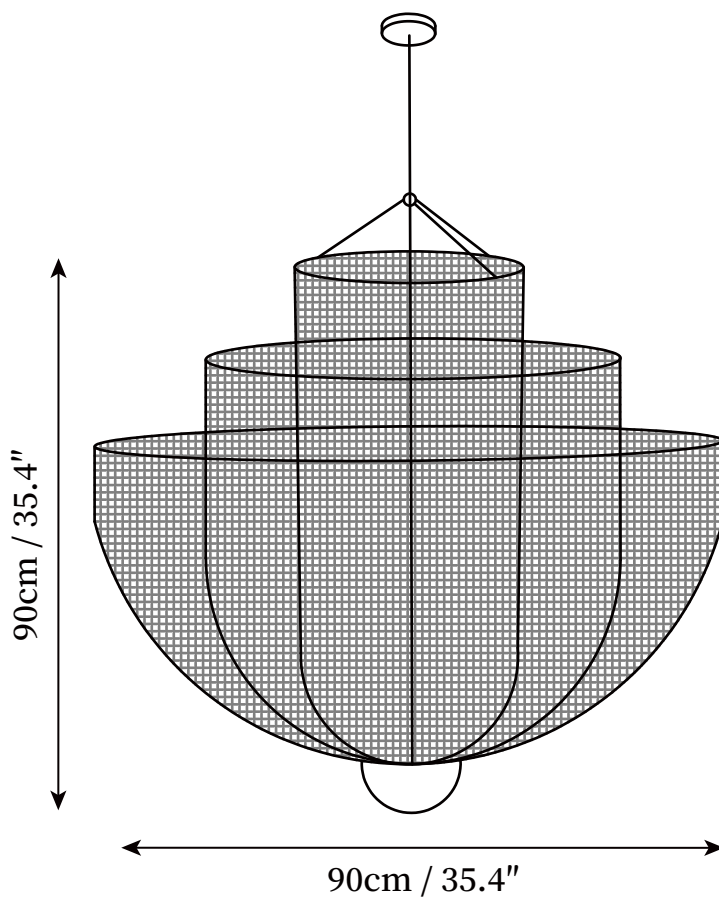

SPECIFICATION SHEET

SPECIFICATION DETAILS

*For custom options, consult factory for details

Fixture Dimensions	D 35.4" x H 35.4"
Light source	Integrated LED
Wattage	~ 36W
Voltage	AC 110-240V
Dimming	Not supported
CRI(Ra)	90+ CRI
Mounting	Hardwired.
LED Rated Life	30000 hours
Color Temperature	Warm Light (3000K), Neutral Light (4000K), Cool Light (6000K)
Control method	Compatible with common wall switches(not included)
Finishes	Chrome, Gold.
Shads Details	Chrome, Gold.
Material	Metal, Iron.
Rod Length	The standard length of the cord is 59" (150 cm), the length is adjustable.