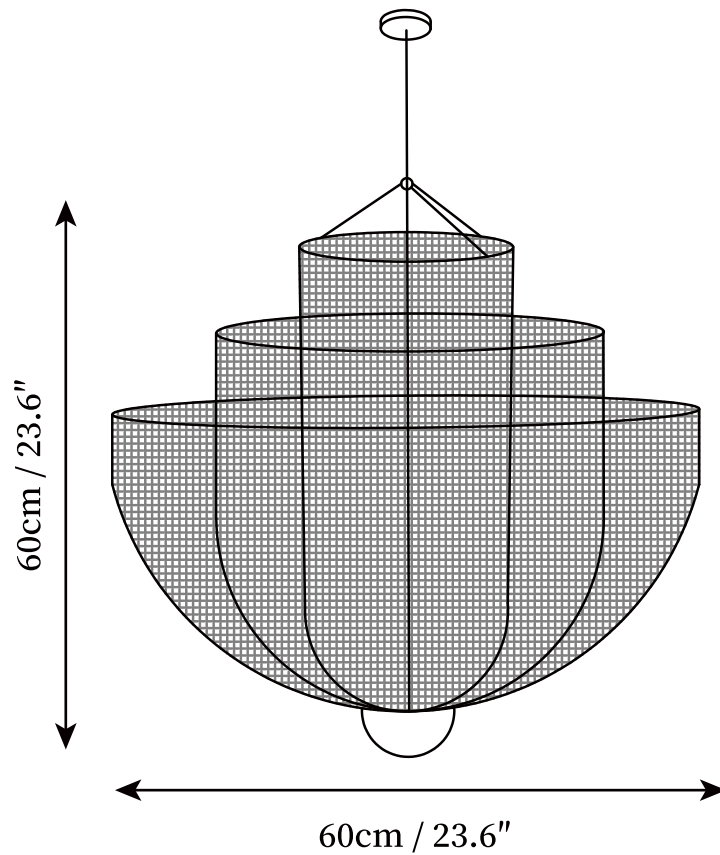

SPECIFICATION SHEET

SPECIFICATION DETAILS

*For custom options, consult factory for details

Fixture Dimensions	D 17.7" x H 17.7"
Light source	Integrated LED
Wattage	~ 10W
Voltage	AC 110-240V
Dimming	Not supported
CRI(Ra)	90+ CRI
Mounting	Hardwired.
LED Rated Life	30000 hours
Color Temperature	Warm Light (3000K), Neutral Light (4000K), Cool Light (6000K)
Control method	Compatible with common wall switches(not included)
Finishes	Chrome, Gold.
Shads Details	Chrome, Gold.
Material	Metal, Iron.
Rod Length	The standard length of the cord is 59" (150 cm), the length is adjustable.

SPECIFICATION SHEET

SPECIFICATION DETAILS

*For custom options, consult factory for details

Fixture Dimensions	D 23.6" x H 23.6"
Light source	Integrated LED
Wattage	~ 15W
Voltage	AC 110-240V
Dimming	Not supported
CRI(Ra)	90+ CRI
Mounting	Hardwired.
LED Rated Life	30000 hours
Color Temperature	Warm Light (3000K), Neutral Light (4000K), Cool Light (6000K)
Control method	Compatible with common wall switches(not included)
Finishes	Chrome, Gold.
Shads Details	Chrome, Gold.
Material	Metal, Iron.
Rod Length	The standard length of the cord is 59" (150 cm), the length is adjustable.

SPECIFICATION SHEET

SPECIFICATION DETAILS

*For custom options, consult factory for details

Fixture Dimensions	D 31.5" x H 31.5"
Light source	Integrated LED
Wattage	~ 28W
Voltage	AC 110-240V
Dimming	Not supported
CRI(Ra)	90+ CRI
Mounting	Hardwired.
LED Rated Life	30000 hours
Color Temperature	Warm Light (3000K), Neutral Light (4000K), Cool Light (6000K)
Control method	Compatible with common wall switches(not included)
Finishes	Chrome, Gold.
Shads Details	Chrome, Gold.
Material	Metal, Iron.
Rod Length	The standard length of the cord is 59" (150 cm), the length is adjustable.