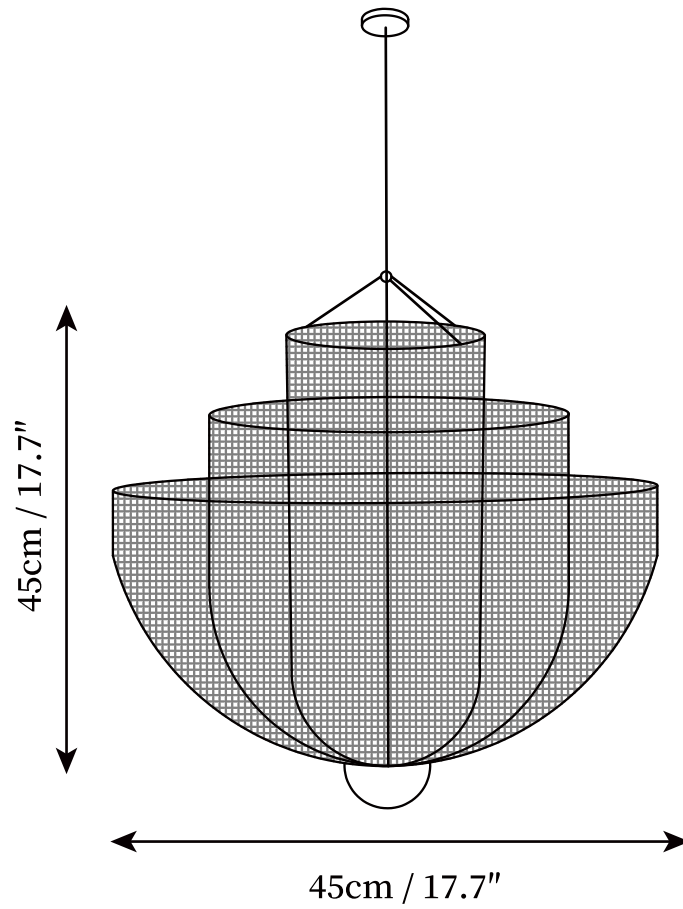

SPECIFICATION SHEET

SPECIFICATION DETAILS

*For custom options, consult factory for details

Fixture Dimensions	D 17.7" x H 17.7"
Light source	Integrated LED
Wattage	~ 10W
Voltage	AC 110-240V
Dimming	Not supported
CRI(Ra)	90+ CRI
Mounting	Hardwired.
LED Rated Life	30000 hours
Color Temperature	Warm Light (3000K), Neutral Light (4000K), Cool Light (6000K)
Control method	Compatible with common wall switches(not included)
Finishes	Chrome, Gold.
Shads Details	Chrome, Gold.
Material	Metal, Iron.
Rod Length	The standard length of the cord is 59" (150 cm), the length is adjustable.

SPECIFICATION SHEET

SPECIFICATION DETAILS

*For custom options, consult factory for details

Fixture Dimensions	D 23.6" x H 23.6"
Light source	Integrated LED
Wattage	~ 15W
Voltage	AC 110-240V
Dimming	Not supported
CRI(Ra)	90+ CRI
Mounting	Hardwired.
LED Rated Life	30000 hours
Color Temperature	Warm Light (3000K), Neutral Light (4000K), Cool Light (6000K)
Control method	Compatible with common wall switches(not included)
Finishes	Chrome, Gold.
Shads Details	Chrome, Gold.
Material	Metal, Iron.
Rod Length	The standard length of the cord is 59" (150 cm), the length is adjustable.

SPECIFICATION SHEET

SPECIFICATION DETAILS

*For custom options, consult factory for details

Fixture Dimensions	D 31.5" x H 31.5"
Light source	Integrated LED
Wattage	~ 28W
Voltage	AC 110-240V
Dimming	Not supported
CRI(Ra)	90+ CRI
Mounting	Hardwired.
LED Rated Life	30000 hours
Color Temperature	Warm Light (3000K), Neutral Light (4000K), Cool Light (6000K)
Control method	Compatible with common wall switches(not included)
Finishes	Chrome, Gold.
Shads Details	Chrome, Gold.
Material	Metal, Iron.
Rod Length	The standard length of the cord is 59" (150 cm), the length is adjustable.