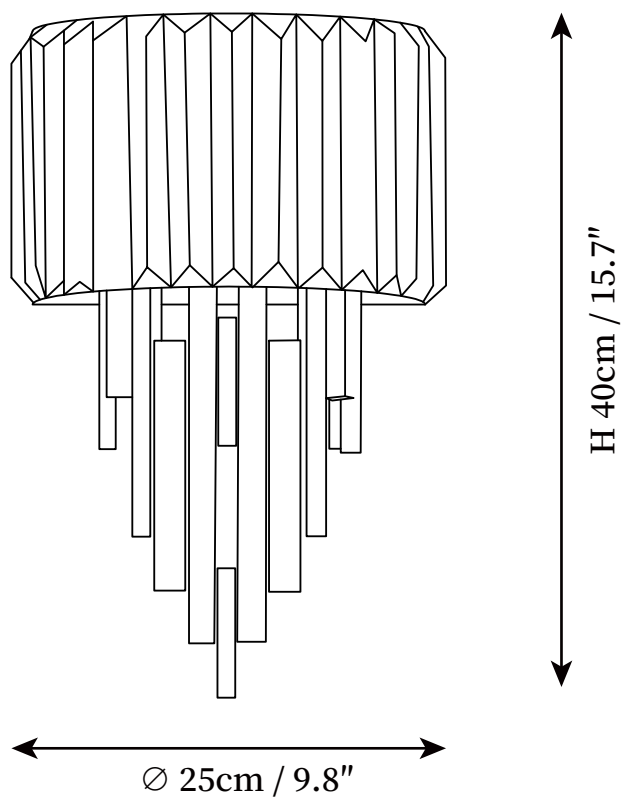

SPECIFICATION SHEET

SPECIFICATION DETAILS

*For custom options, consult factory for details

Fixture Dimensions	\varnothing 9.8" x H 15.7"
Light source	E14 (bulb not included)
Wattage	MAX 15W incandescent bulb or LED equivalent.
Voltage	AC 110-240V
Mounting	Hardwired.
Dimming	Compatible with dimmable bulbs (bulb not included)
Control method	Compatible with common wall switches (not included)
Finishes	Gold
Shade Details	Clear crystal glass
Material	Stainless steel, Crystal Glass

SPECIFICATION SHEET

SPECIFICATION DETAILS

*For custom options, consult factory for details

Fixture Dimensions	Ø 9.8" x H 25.6"
Light source	E14 (bulb not included)
Wattage	MAX 15W incandescent bulb or LED equivalent.
Voltage	AC 110-240V
Mounting	Hardwired.
Dimming	Compatible with dimmable bulbs (bulb not included)
Control method	Compatible with common wall switches (not included)
Finishes	Gold
Shade Details	Clear crystal glass
Material	Stainless steel, Crystal Glass
