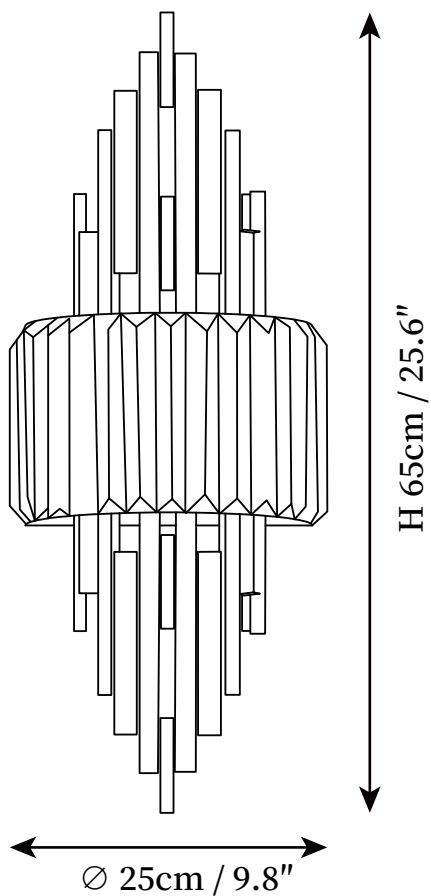

SPECIFICATION SHEET

SPECIFICATION DETAILS

*For custom options, consult factory for details

Fixture Dimensions	\varnothing 9.8" x H 15.7"
Light source	E14 (bulb not included)
Wattage	MAX 15W incandescent bulb or LED equivalent.
Voltage	AC 110-240V
Mounting	Hardwired.
Dimming	Compatible with dimmable bulbs (bulb not included)
Control method	Compatible with common wall switches (not included)
Finishes	Gold
Shade Details	Clear crystal glass
Material	Stainless steel, Crystal Glass

SPECIFICATION SHEET

SPECIFICATION DETAILS

*For custom options, consult factory for details

Fixture Dimensions	Ø 9.8" x H 25.6"
Light source	E14 (bulb not included)
Wattage	MAX 15W incandescent bulb or LED equivalent.
Voltage	AC 110-240V
Mounting	Hardwired.
Dimming	Compatible with dimmable bulbs (bulb not included)
Control method	Compatible with common wall switches (not included)
Finishes	Gold
Shade Details	Clear crystal glass
Material	Stainless steel, Crystal Glass
