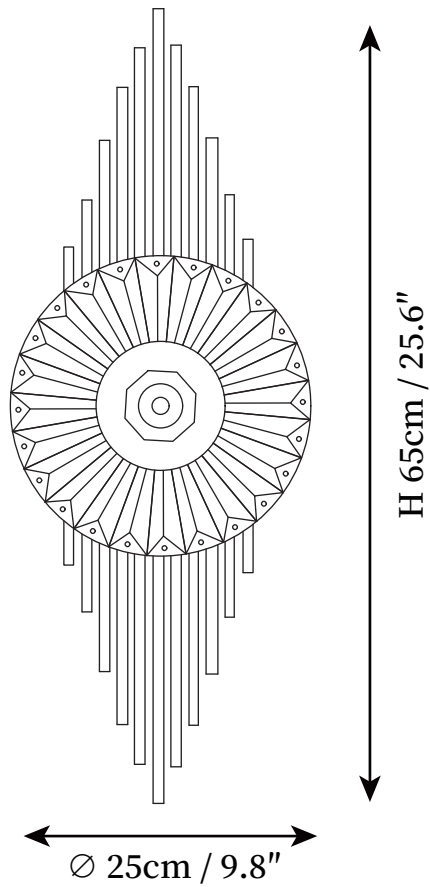

## SPECIFICATION DETAILS

\*For custom options, consult factory for details

<b>Fixture Dimensions</b>	D 9.8" x H 25.6"
<b>Light source</b>	E14
<b>Wattage</b>	Max 15W
<b>Voltage</b>	AC 110-240V
<b>Color Temperature</b>	Based on the purchase of light bulbs
<b>CRI(Ra)</b>	80CRI
<b>Mounting</b>	Wall
<b>Driver Required</b>	No
<b>Optional Color Temps</b>	Buy bulbs as needed
<b>LED Rated Life</b>	Based on bulb life (we do not supply bulbs)
<b>Dimming</b>	Dimming is not supported
<b>Finishes</b>	Gold
<b>Shade Details</b>	Clear crystal glass
<b>Material</b>	Stainless steel, Crystal Glass
<b>Wire Length</b>	No
<b>Wire Type</b>	No