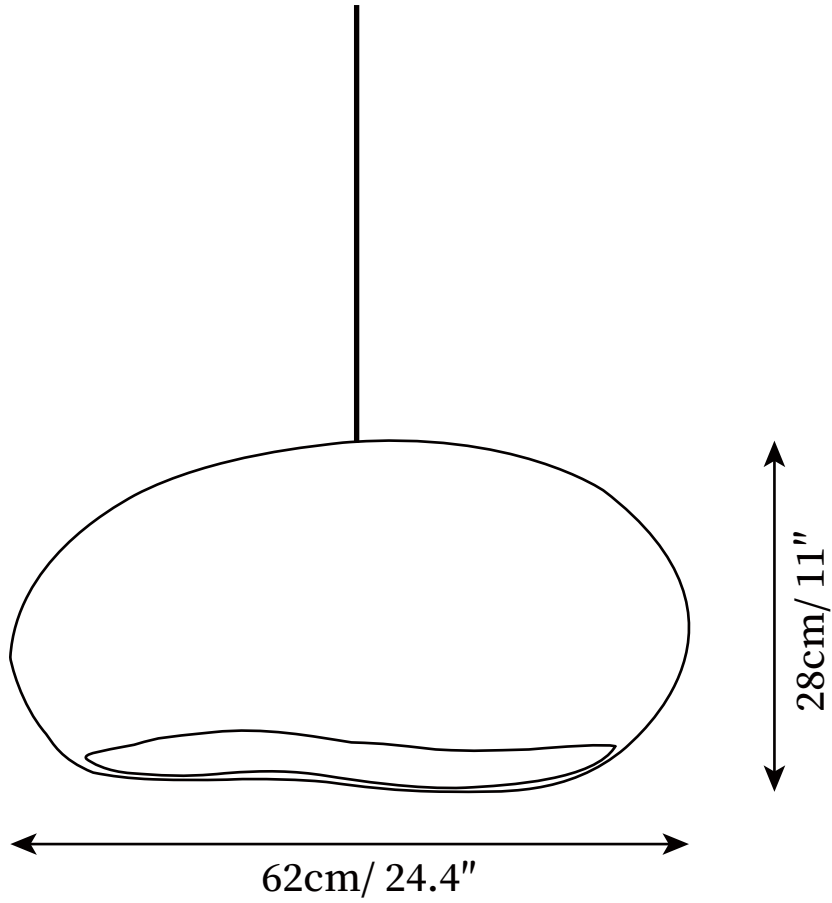

SPECIFICATION SHEET

SPECIFICATION DETAILS

*For custom options, consult factory for details

Fixture Dimensions	D 24.4" x H 11"
Light source	E26 or E27. (bulb not included).
Wattage	MAX 40W incandescent bulb or LED equivalent.
Voltage	AC 110-240V
Mounting	Hardwired.
Dimming	Compatible with dimmable bulbs (bulb not included)
Control method	Compatible with common wall switches (not included)
Finishes	White
Shade Details	White
Material	High-density foam, Composite
Wire Length	The standard length of the cord is 59" (150 cm), the length is adjustable.