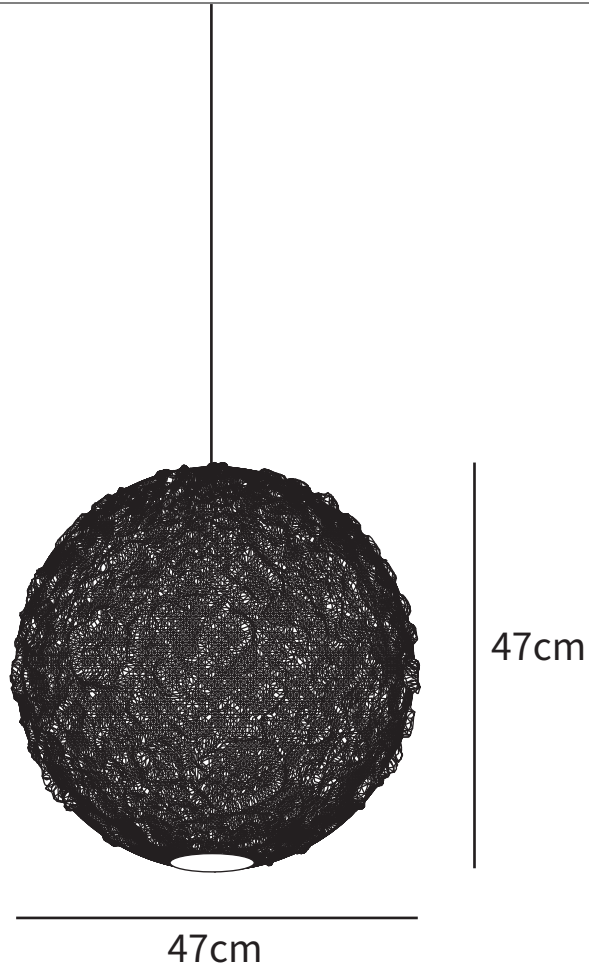

## SPECIFICATION DETAILS

\*For custom options, consult factory for details

<b>Fixture Dimensions</b>	D 18.5" x H 18.5"
<b>Light source</b>	E27
<b>Wattage</b>	Max 40W
<b>Voltage</b>	AC 110-240V
<b>Color Temperature</b>	Based on the purchase of light bulbs
<b>CRI(Ra)</b>	80CRI
<b>Mounting</b>	Ceiling
<b>Driver Required</b>	NO
<b>Optional Color Temps</b>	Buy bulbs as needed
<b>LED Rated Life</b>	Based on bulb life (we do not supply bulbs)
<b>Dimming</b>	Dimming is not supported
<b>Finishes</b>	Black
<b>Shade Details</b>	Black
<b>Material</b>	High-density foam, Composite
<b>Wire Length</b>	59"
<b>Wire Type</b>	Black Coaxial Wire