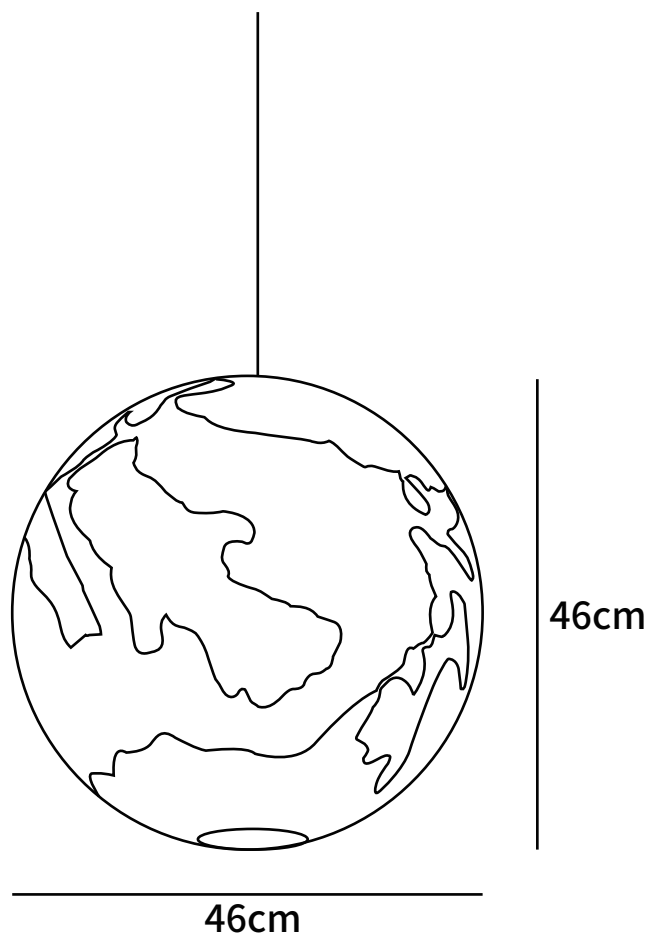

SPECIFICATION SHEET

SPECIFICATION DETAILS

*For custom options, consult factory for details

Fixture Dimensions	D 18" x H 18"
Light source	E27
Wattage	Max 40W
Voltage	AC 110-240V
Color Temperature	Based on the purchase of light bulbs
CRI(Ra)	80CRI
Mounting	Ceiling
Driver Required	NO
Optional Color Temps	Buy bulbs as needed
LED Rated Life	Based on bulb life (we do not supply bulbs)
Dimming	Dimming is not supported
Finishes	Black+Glod
Shade Details	Black+Glod
Material	High-density foam, Composite
Wire Length	59"
Wire Type	Black Coaxial Wire