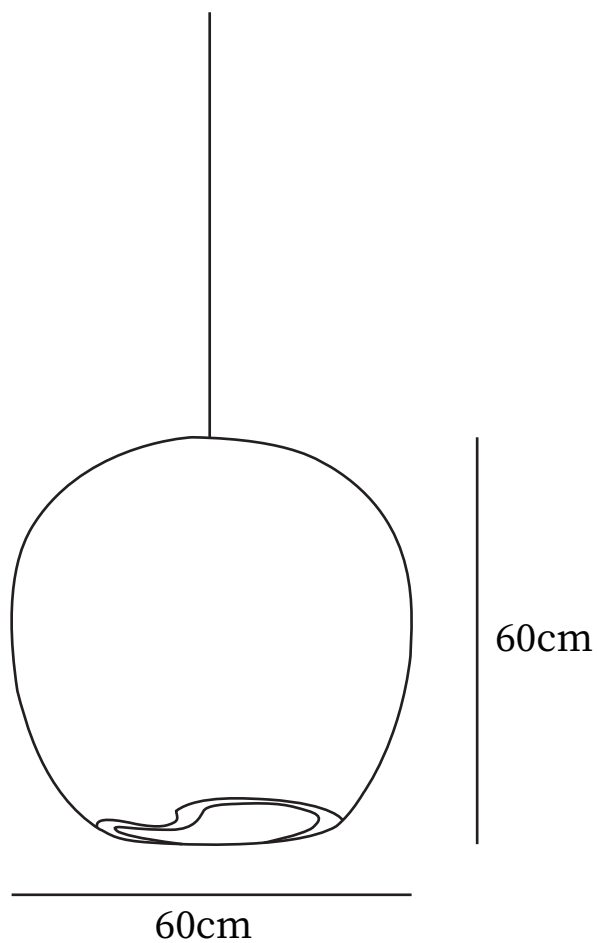

## SPECIFICATION DETAILS

\*For custom options, consult factory for details

<b>Fixture Dimensions</b>	D 15.7" x H 17.7", D 23.6" x H 23.6"
<b>Light source</b>	e26 or E27
<b>Wattage</b>	Max 40W
<b>Voltage</b>	AC 110-240V
<b>Color Temperature</b>	Based on the purchase of light bulbs
<b>CRI(Ra)</b>	80CRI
<b>Mounting</b>	Ceiling
<b>Driver Required</b>	NO
<b>Optional Color Temps</b>	Buy bulbs as needed
<b>LED Rated Life</b>	Based on bulb life (we do not supply bulbs)
<b>Dimming</b>	Dimming is not supported
<b>Finishes</b>	White
<b>Shade Details</b>	White
<b>Material</b>	High-density foam, Composite
<b>Wire Length</b>	59"
<b>Wire Type</b>	Black Coaxial Wire

## SPECIFICATION DETAILS

\*For custom options, consult factory for details

<b>Fixture Dimensions</b>	D 11.8" x H 19.6", D 15.7" x H 19.6"
<b>Light source</b>	e26 or E27
<b>Wattage</b>	Max 40W
<b>Voltage</b>	AC 110-240V
<b>Color Temperature</b>	Based on the purchase of light bulbs
<b>CRI(Ra)</b>	80CRI
<b>Mounting</b>	Ceiling
<b>Driver Required</b>	NO
<b>Optional Color Temps</b>	Buy bulbs as needed
<b>LED Rated Life</b>	Based on bulb life (we do not supply bulbs)
<b>Dimming</b>	Dimming is not supported
<b>Finishes</b>	White
<b>Shade Details</b>	White
<b>Material</b>	High-density foam, Composite
<b>Wire Length</b>	59"
<b>Wire Type</b>	Black Coaxial Wire