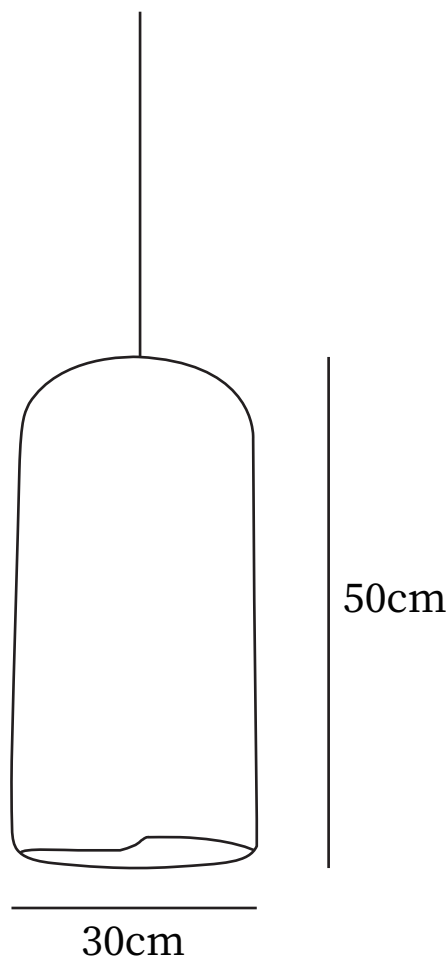

## SPECIFICATION DETAILS

\*For custom options, consult factory for details

<b>Fixture Dimensions</b>	D 15.7" x H 17.7", D 23.6" x H 23.6"
<b>Light source</b>	e26 or E27
<b>Wattage</b>	Max 40W
<b>Voltage</b>	AC 110-240V
<b>Color Temperature</b>	Based on the purchase of light bulbs
<b>CRI(Ra)</b>	80CRI
<b>Mounting</b>	Ceiling
<b>Driver Required</b>	NO
<b>Optional Color Temps</b>	Buy bulbs as needed
<b>LED Rated Life</b>	Based on bulb life (we do not supply bulbs)
<b>Dimming</b>	Dimming is not supported
<b>Finishes</b>	White
<b>Shade Details</b>	White
<b>Material</b>	High-density foam, Composite
<b>Wire Length</b>	59"
<b>Wire Type</b>	Black Coaxial Wire

## SPECIFICATION DETAILS

\*For custom options, consult factory for details

<b>Fixture Dimensions</b>	D 11.8" x H 19.6", D 15.7" x H 19.6"
<b>Light source</b>	e26 or E27
<b>Wattage</b>	Max 40W
<b>Voltage</b>	AC 110-240V
<b>Color Temperature</b>	Based on the purchase of light bulbs
<b>CRI(Ra)</b>	80CRI
<b>Mounting</b>	Ceiling
<b>Driver Required</b>	NO
<b>Optional Color Temps</b>	Buy bulbs as needed
<b>LED Rated Life</b>	Based on bulb life (we do not supply bulbs)
<b>Dimming</b>	Dimming is not supported
<b>Finishes</b>	White
<b>Shade Details</b>	White
<b>Material</b>	High-density foam, Composite
<b>Wire Length</b>	59"
<b>Wire Type</b>	Black Coaxial Wire