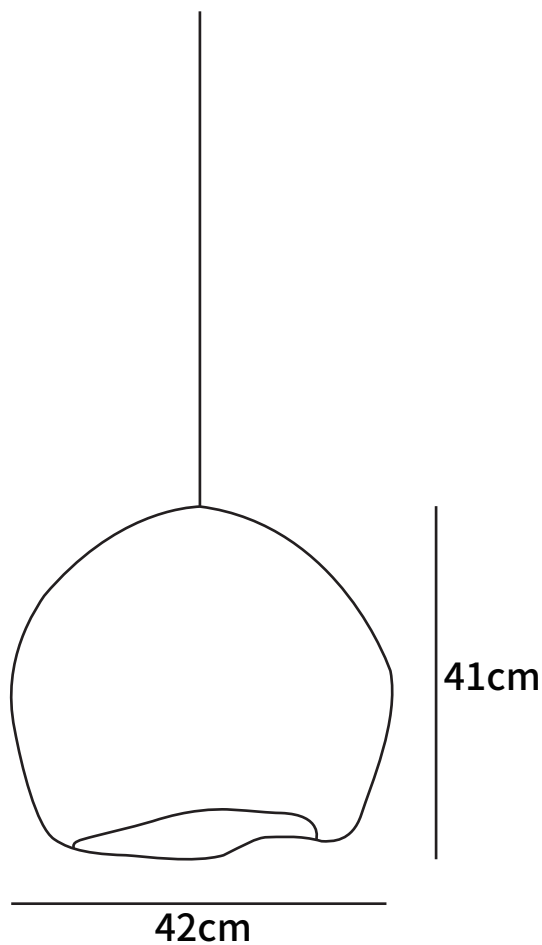

SPECIFICATION SHEET

SPECIFICATION DETAILS

*For custom options, consult factory for details

Fixture Dimensions	D 14.9"x H 15.7"
Light source	E27
Wattage	Max 40W
Voltage	AC 110-240V
Color Temperature	Based on the purchase of light bulbs
CRI(Ra)	80CRI
Mounting	Ceiling
Driver Required	NO
Optional Color Temps	Buy bulbs as needed
LED Rated Life	Based on bulb life (we do not supply bulbs)
Dimming	Dimming is not supported
Finishes	Creamy-white
Shade Details	Creamy-white
Material	High-density foam, Composite
Wire Length	59"
Wire Type	Black Coaxial Wire

SPECIFICATION SHEET

SPECIFICATION DETAILS

*For custom options, consult factory for details

Fixture Dimensions	D 16.5"x H 16"
Light source	E27
Wattage	Max 40W
Voltage	AC 110-240V
Color Temperature	Based on the purchase of light bulbs
CRI(Ra)	80CRI
Mounting	Ceiling
Driver Required	NO
Optional Color Temps	Buy bulbs as needed
LED Rated Life	Based on bulb life (we do not supply bulbs)
Dimming	Dimming is not supported
Finishes	Creamy-white
Shade Details	Creamy-white
Material	High-density foam, Composite
Wire Length	59"
Wire Type	Black Coaxial Wire