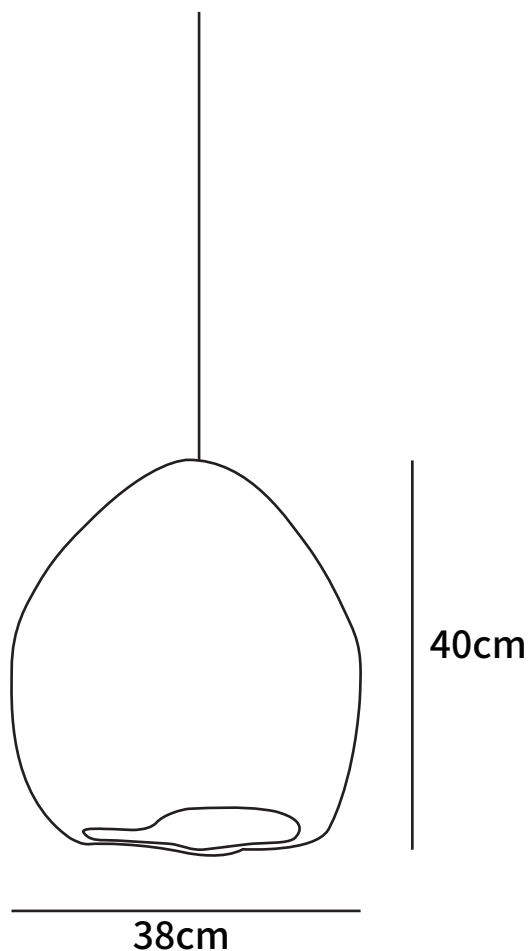

SPECIFICATION SHEET

SPECIFICATION DETAILS

*For custom options, consult factory for details

Fixture Dimensions	D 14.9"x H 15.7"
Light source	E27
Wattage	Max 40W
Voltage	AC 110-240V
Color Temperature	Based on the purchase of light bulbs
CRI(Ra)	80CRI
Mounting	Ceiling
Driver Required	NO
Optional Color Temps	Buy bulbs as needed
LED Rated Life	Based on bulb life (we do not supply bulbs)
Dimming	Dimming is not supported
Finishes	Creamy-white
Shade Details	Creamy-white
Material	High-density foam, Composite
Wire Length	59"
Wire Type	Black Coaxial Wire

SPECIFICATION SHEET

SPECIFICATION DETAILS

*For custom options, consult factory for details

Fixture Dimensions	D 16.5"x H 16"
Light source	E27
Wattage	Max 40W
Voltage	AC 110-240V
Color Temperature	Based on the purchase of light bulbs
CRI(Ra)	80CRI
Mounting	Ceiling
Driver Required	NO
Optional Color Temps	Buy bulbs as needed
LED Rated Life	Based on bulb life (we do not supply bulbs)
Dimming	Dimming is not supported
Finishes	Creamy-white
Shade Details	Creamy-white
Material	High-density foam, Composite
Wire Length	59"
Wire Type	Black Coaxial Wire