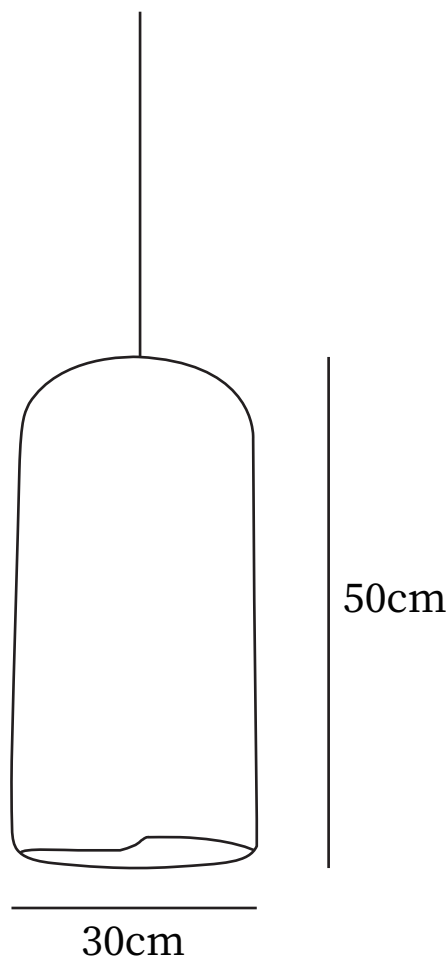

SPECIFICATION SHEET

SPECIFICATION DETAILS

*For custom options, consult factory for details

Fixture Dimensions	D 15.7" x H 17.7", D 23.6" x H 23.6"
Light source	e26 or E27
Wattage	Max 40W
Voltage	AC 110-240V
Color Temperature	Based on the purchase of light bulbs
CRI(Ra)	80CRI
Mounting	Ceiling
Driver Required	NO
Optional Color Temps	Buy bulbs as needed
LED Rated Life	Based on bulb life (we do not supply bulbs)
Dimming	Dimming is not supported
Finishes	White
Shade Details	White
Material	High-density foam, Composite
Wire Length	59"
Wire Type	Black Coaxial Wire

SPECIFICATION SHEET

SPECIFICATION DETAILS

*For custom options, consult factory for details

Fixture Dimensions	D 11.8" x H 19.6", D 15.7" x H 19.6"
Light source	e26 or E27
Wattage	Max 40W
Voltage	AC 110-240V
Color Temperature	Based on the purchase of light bulbs
CRI(Ra)	80CRI
Mounting	Ceiling
Driver Required	NO
Optional Color Temps	Buy bulbs as needed
LED Rated Life	Based on bulb life (we do not supply bulbs)
Dimming	Dimming is not supported
Finishes	White
Shade Details	White
Material	High-density foam, Composite
Wire Length	59"
Wire Type	Black Coaxial Wire