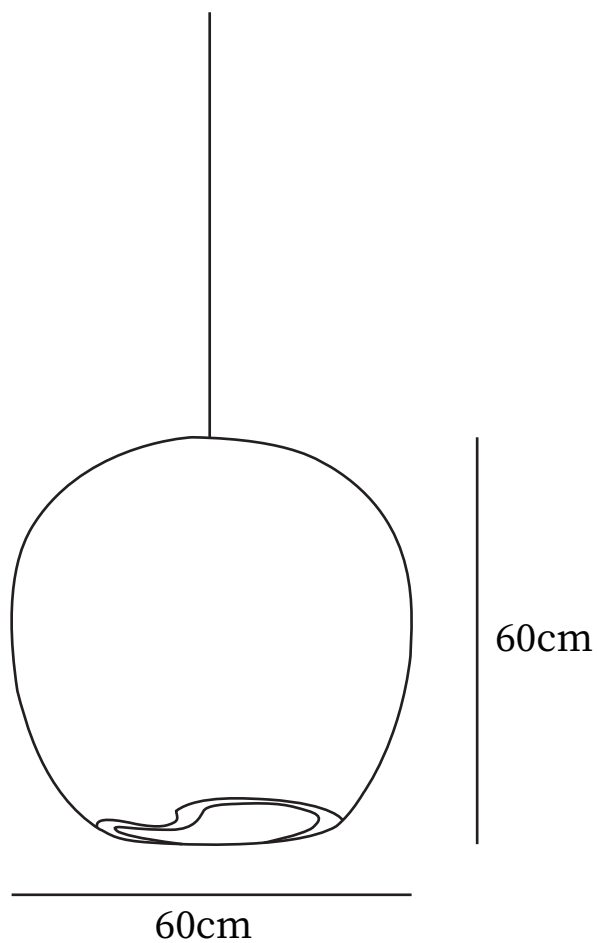

SPECIFICATION SHEET

SPECIFICATION DETAILS

*For custom options, consult factory for details

Fixture Dimensions	D 15.7" x H 17.7", D 23.6" x H 23.6"
Light source	e26 or E27
Wattage	Max 40W
Voltage	AC 110-240V
Color Temperature	Based on the purchase of light bulbs
CRI(Ra)	80CRI
Mounting	Ceiling
Driver Required	NO
Optional Color Temps	Buy bulbs as needed
LED Rated Life	Based on bulb life (we do not supply bulbs)
Dimming	Dimming is not supported
Finishes	White
Shade Details	White
Material	High-density foam, Composite
Wire Length	59"
Wire Type	Black Coaxial Wire

SPECIFICATION SHEET

SPECIFICATION DETAILS

*For custom options, consult factory for details

Fixture Dimensions	D 11.8" x H 19.6", D 15.7" x H 19.6"
Light source	e26 or E27
Wattage	Max 40W
Voltage	AC 110-240V
Color Temperature	Based on the purchase of light bulbs
CRI(Ra)	80CRI
Mounting	Ceiling
Driver Required	NO
Optional Color Temps	Buy bulbs as needed
LED Rated Life	Based on bulb life (we do not supply bulbs)
Dimming	Dimming is not supported
Finishes	White
Shade Details	White
Material	High-density foam, Composite
Wire Length	59"
Wire Type	Black Coaxial Wire